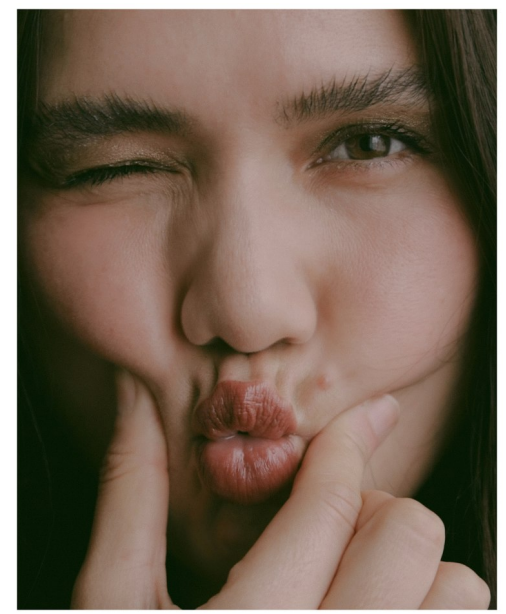

FENTON

MODEL MANAGEMENT

DYLANA

Height: 5'11" Dress: 6 US Bust: 34" Waist: 30.5" Hips: 37" Shoes: 10.5 US Hair: Brown Eyes: Brown

FENTON

MODEL MANAGEMENT

DYLANA

Height: 5'11" Dress: 6 US Bust: 34" Waist: 30.5" Hips: 37" Shoes: 10.5 US Hair: Brown Eyes: Brown

FENTON
MODEL MANAGEMENT

DYLANA

Height: 5'11" Dress: 6 US Bust: 34" Waist: 30.5" Hips: 37" Shoes: 10.5 US Hair: Brown Eyes: Brown