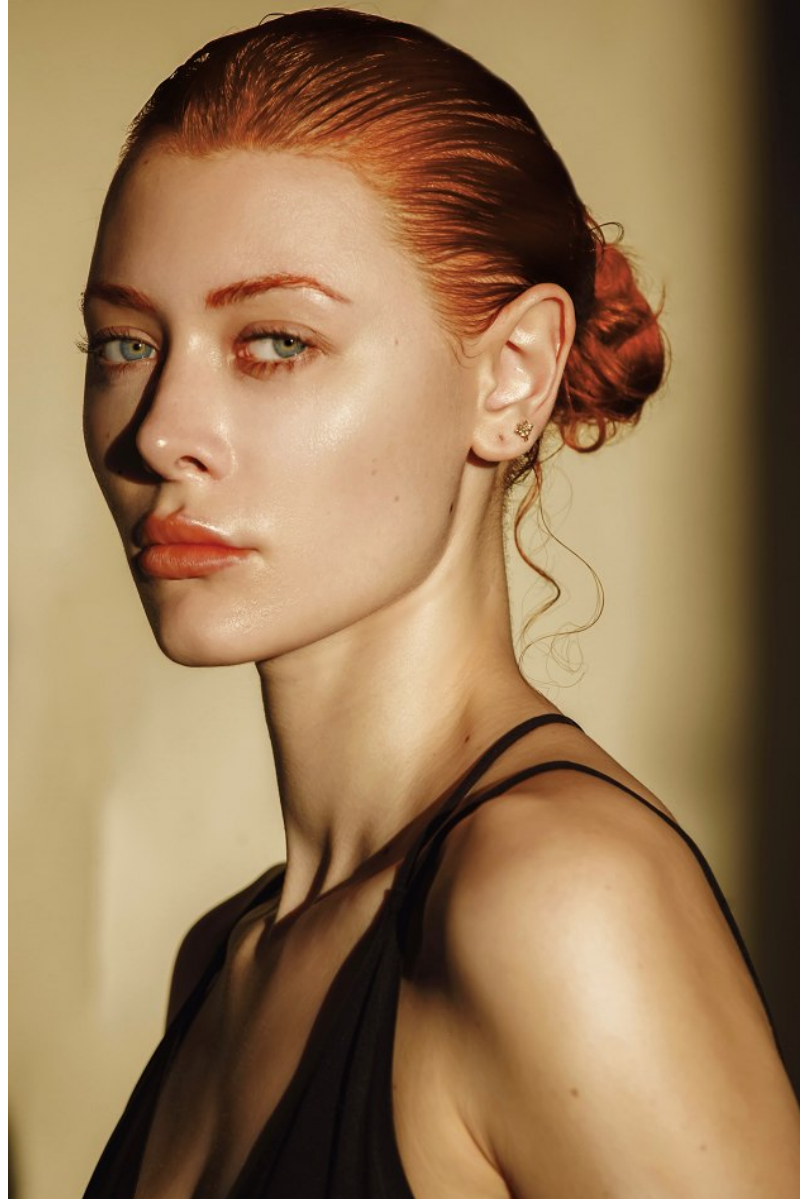

FENTON
MODEL MANAGEMENT

VANESSA

Height: 5'11" Dress: 2-4 US Bust: 32" Waist: 24" Hips: 36" Shoes: 8 US Hair: Red Eyes: Blue