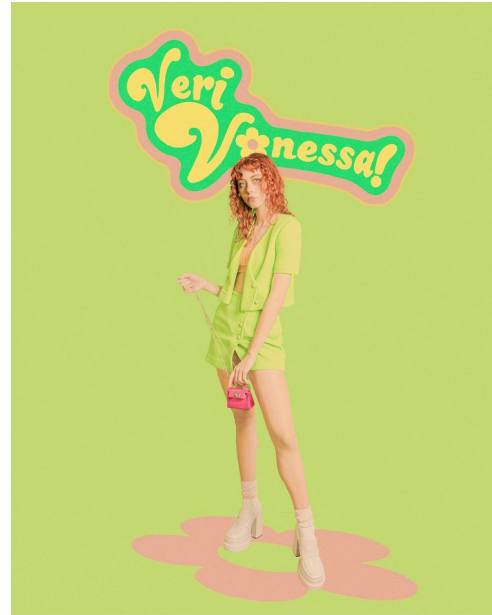

FENTON

MODEL MANAGEMENT

VANESSA

Height: 5'11" Dress: 2-4 US Bust: 32" Waist: 24" Hips: 36" Shoes: 8 US Hair: Red Eyes: Blue