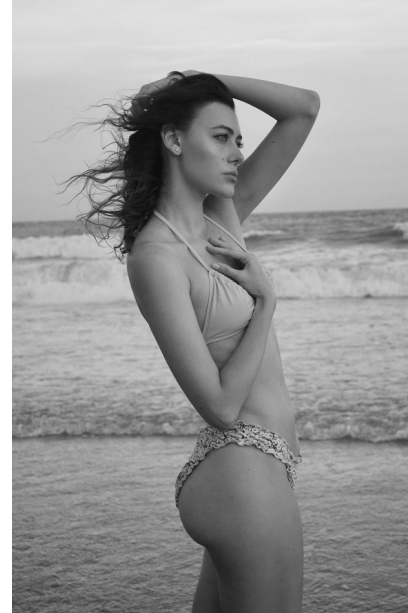

## VANESSA

Height: 5'11" Dress: 2-4 US Bust: 32" Waist: 24" Hips: 36" Shoes: 8 US Hair: Red Eyes: Blue