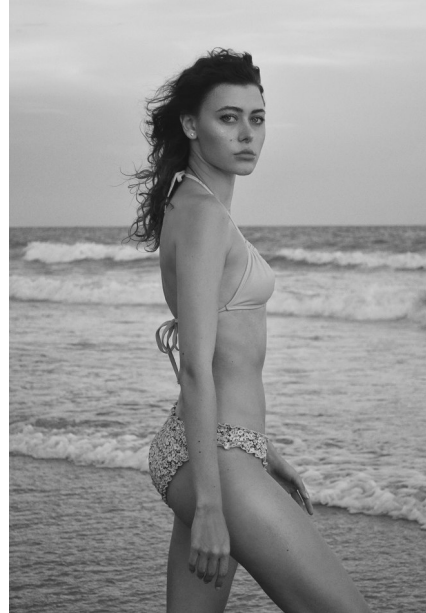

## VANESSA

Height: 5'11" Dress: 2-4 US Bust: 32" Waist: 24" Hips: 36" Shoes: 8 US Hair: Red Eyes: Blue