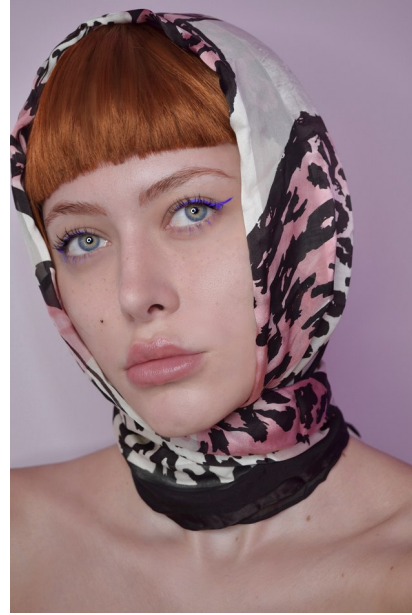

FENTON

MODEL MANAGEMENT

VANESSA

Height: 5'11" Dress: 2-4 US Bust: 32" Waist: 24" Hips: 36" Shoes: 8 US Hair: Red Eyes: Blue