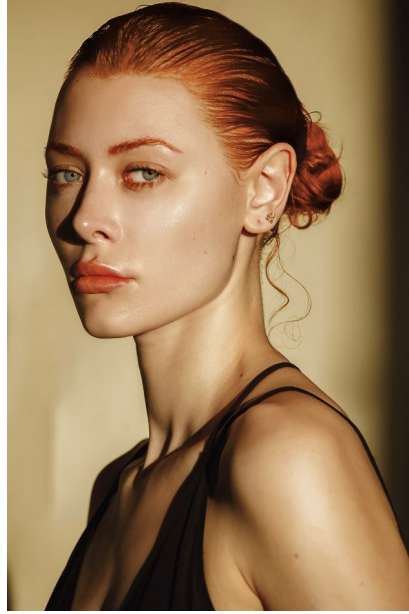

FENTON
MODEL MANAGEMENT

VANESSA

Height: 5'11" Dress: 2-4 US Bust: 32" Waist: 24" Hips: 36" Shoes: 8 US Hair: Red Eyes: Blue