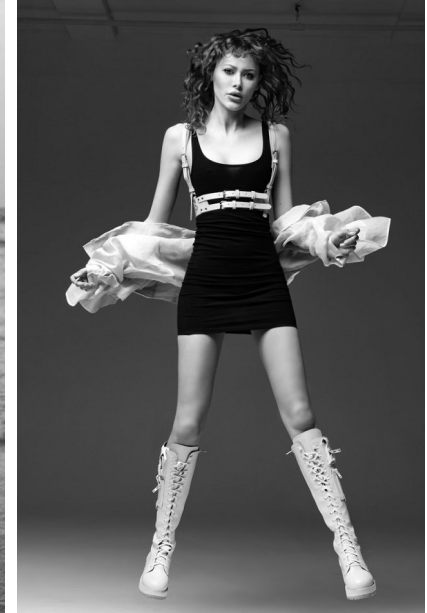

## VANESSA

Height: 5'11" Dress: 2-4 US Bust: 32" Waist: 24" Hips: 36" Shoes: 8 US Hair: Red Eyes: Blue