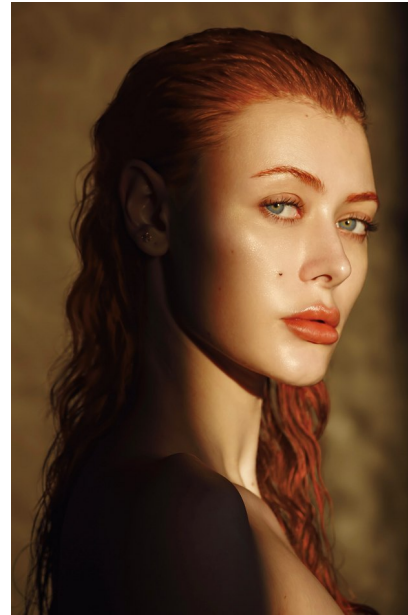

FENTON

MODEL MANAGEMENT

VANESSA

Height: 5'11" Dress: 2-4 US Bust: 32" Waist: 24" Hips: 36" Shoes: 8 US Hair: Red Eyes: Blue