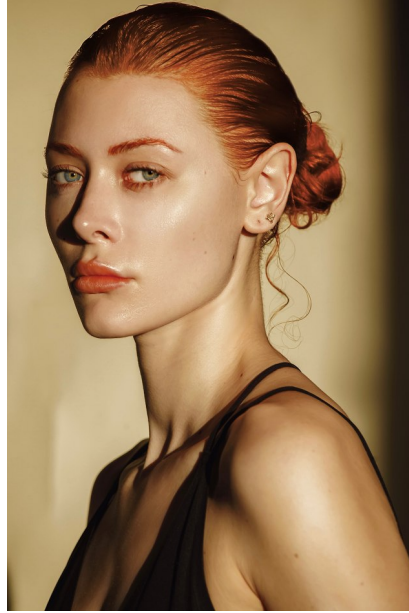

FENTON
MODEL MANAGEMENT

VANESSA

Height: 5'11" Dress: 2-4 US Bust: 32" Waist: 24" Hips: 36" Shoes: 8 US Hair: Red Eyes: Blue