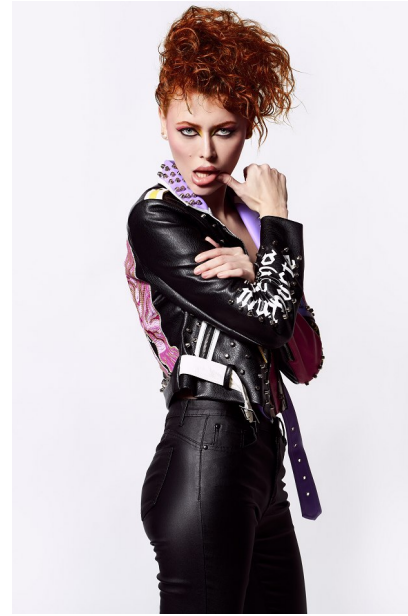

FENTON

MODEL MANAGEMENT

VANESSA

Height: 5'11" Dress: 2-4 US Bust: 32" Waist: 24" Hips: 36" Shoes: 8 US Hair: Red Eyes: Blue