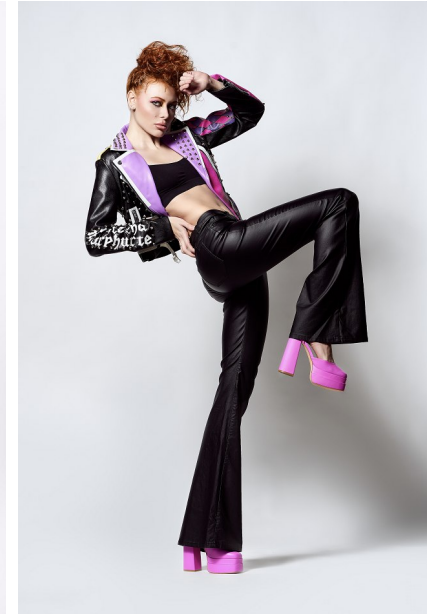

FENTON

MODEL MANAGEMENT

VANESSA

Height: 5'11" Dress: 2-4 US Bust: 32" Waist: 24" Hips: 36" Shoes: 8 US Hair: Red Eyes: Blue