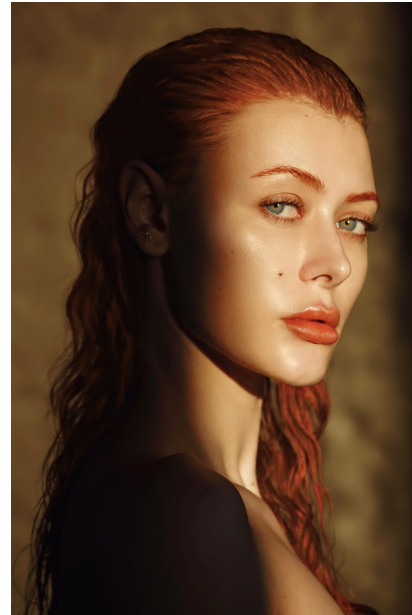

FENTON

MODEL MANAGEMENT

VANESSA

Height: 5'11" Dress: 2-4 US Bust: 32" Waist: 24" Hips: 36" Shoes: 8 US Hair: Red Eyes: Blue