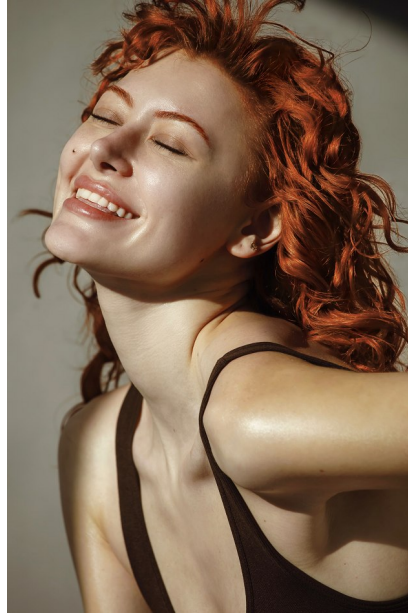

FENTON

MODEL MANAGEMENT

VANESSA

Height: 5'11" Dress: 2-4 US Bust: 32" Waist: 24" Hips: 36" Shoes: 8 US Hair: Red Eyes: Blue