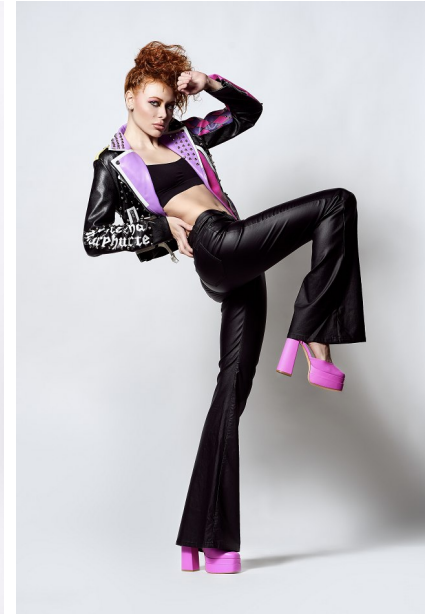

FENTON

MODEL MANAGEMENT

VANESSA

Height: 5'11" Dress: 2-4 US Bust: 32" Waist: 24" Hips: 36" Shoes: 8 US Hair: Red Eyes: Blue