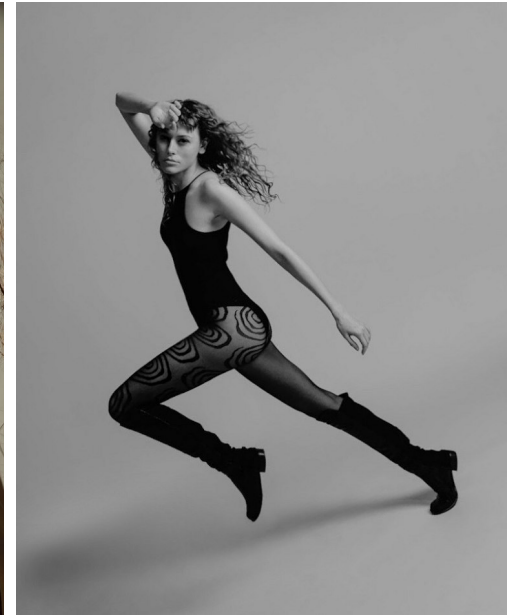

## VANESSA

Height: 5'11" Dress: 2-4 US Bust: 32" Waist: 24" Hips: 36" Shoes: 8 US Hair: Red Eyes: Blue