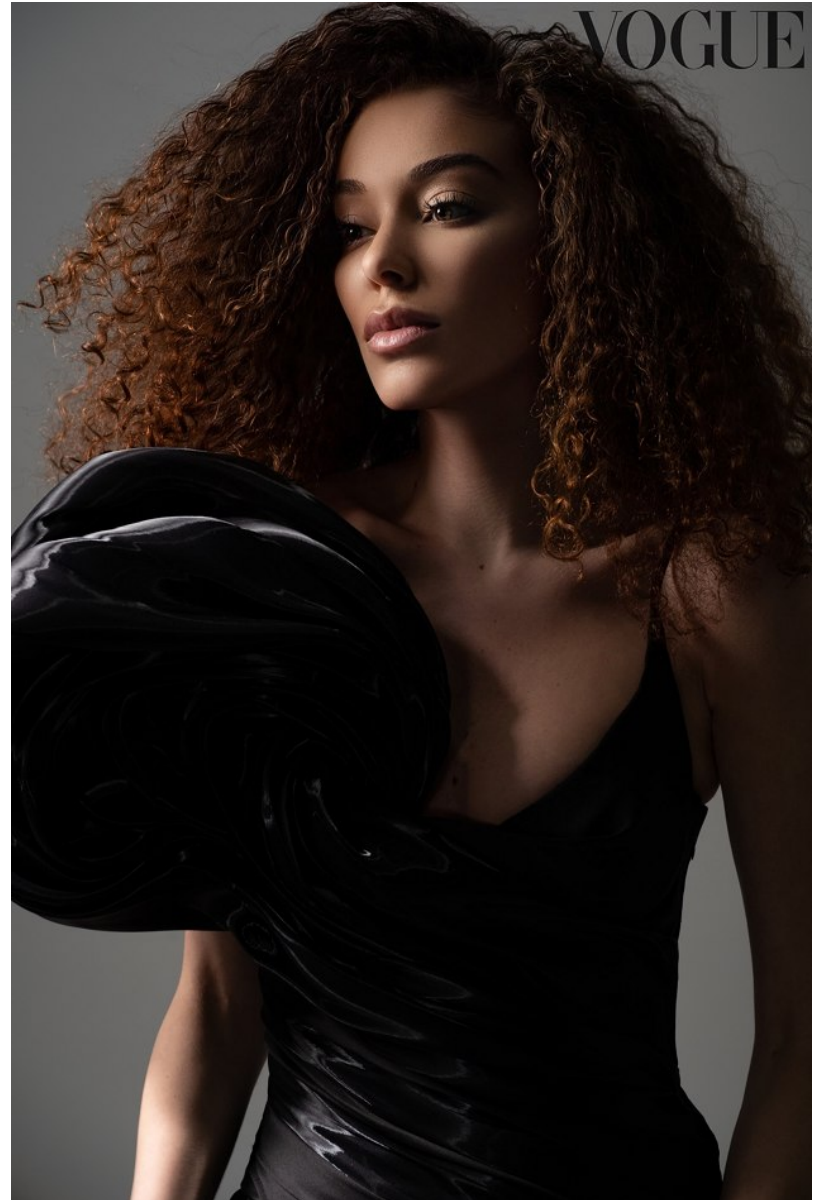

FENTON

MODEL MANAGEMENT

GABBY K

Height: 5'10" Dress: 2 US Bust: 32" Waist: 23" Hips: 34" Shoes: 8.5 US Hair: Brown Eyes: Hazel

FENTON

MODEL MANAGEMENT

GABBY K

Height: 5'10" Dress: 2 US Bust: 32" Waist: 23" Hips: 34" Shoes: 8.5 US Hair: Brown Eyes: Hazel