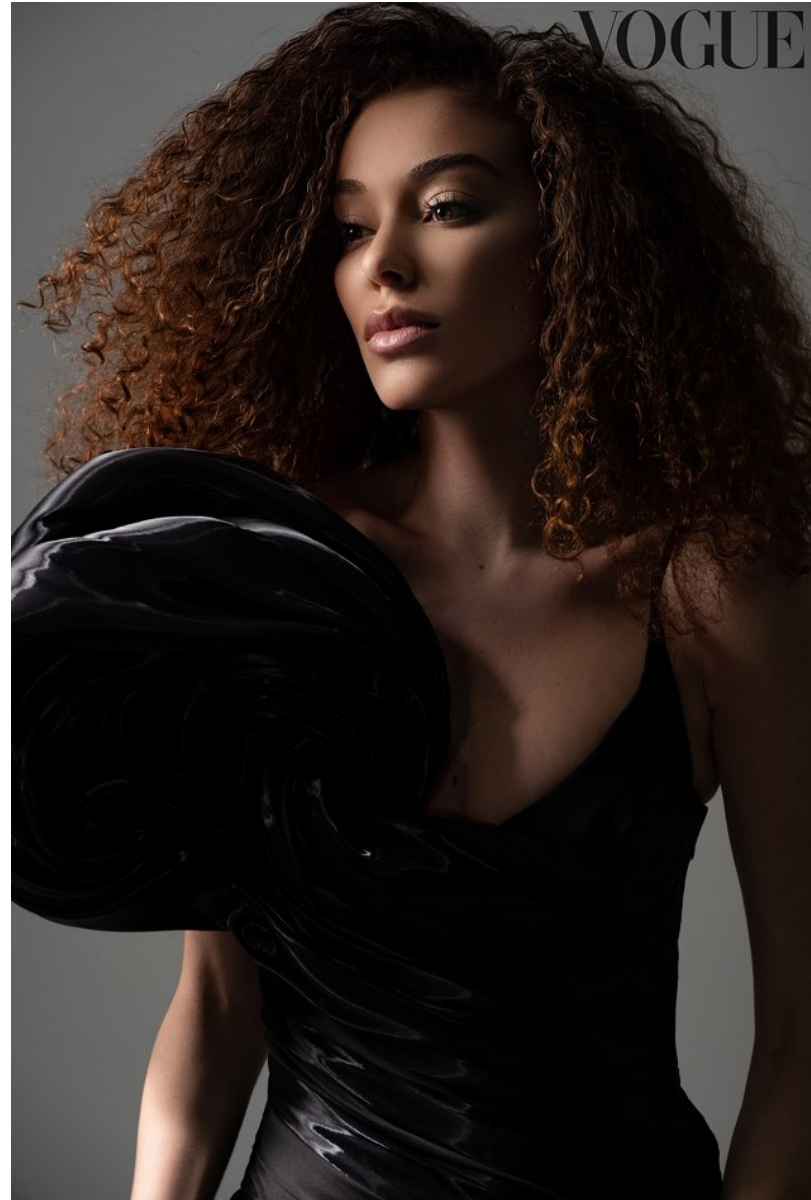

FENTON
MODEL MANAGEMENT

GABBY K

Height: 5'10" Dress: 2 US Bust: 32" Waist: 23" Hips: 34" Shoes: 8.5 US Hair: Brown Eyes: Hazel

FENTON

MODEL MANAGEMENT

GABBY K

Height: 5'10" Dress: 2 US Bust: 32" Waist: 23" Hips: 34" Shoes: 8.5 US Hair: Brown Eyes: Hazel