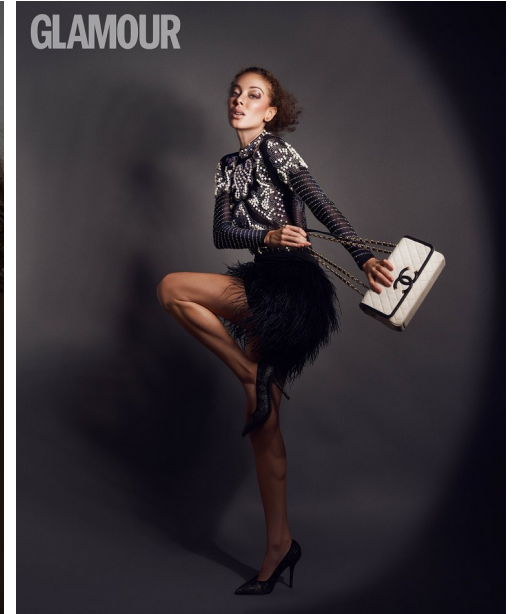

FENTON

MODEL MANAGEMENT

GABBY K

Height: 5'10" Dress: 2 US Bust: 32" Waist: 23" Hips: 34" Shoes: 8.5 US Hair: Brown Eyes: Hazel