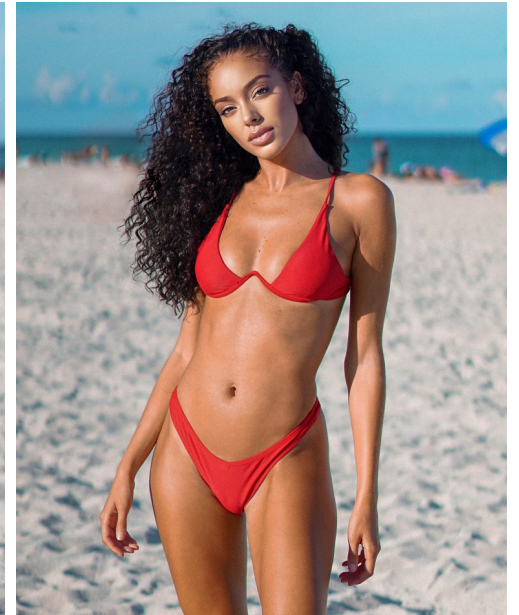

FENTON

MODEL MANAGEMENT

GABBY K

Height: 5'10" Dress: 2 US Bust: 32" Waist: 23" Hips: 34" Shoes: 8.5 US Hair: Brown Eyes: Hazel

FENTON

MODEL MANAGEMENT

GABBY K

Height: 5'10" Dress: 2 US Bust: 32" Waist: 23" Hips: 34" Shoes: 8.5 US Hair: Brown Eyes: Hazel