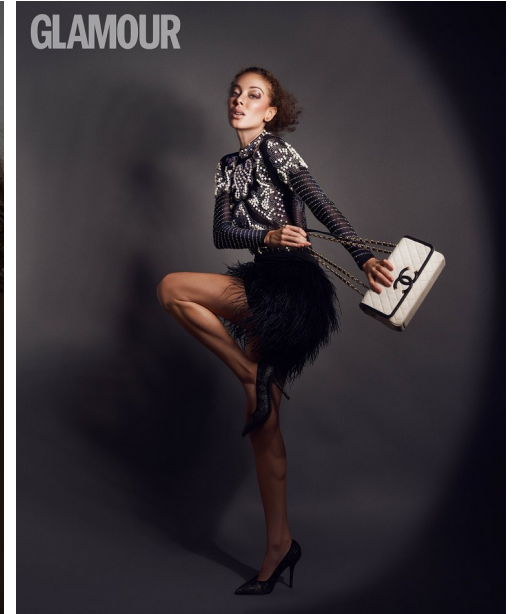

FENTON

MODEL MANAGEMENT

GABBY K

Height: 5'10" Dress: 2 US Bust: 32" Waist: 23" Hips: 34" Shoes: 8.5 US Hair: Brown Eyes: Hazel

FENTON

MODEL MANAGEMENT

GABBY K

Height: 5'10" Dress: 2 US Bust: 32" Waist: 23" Hips: 34" Shoes: 8.5 US Hair: Brown Eyes: Hazel