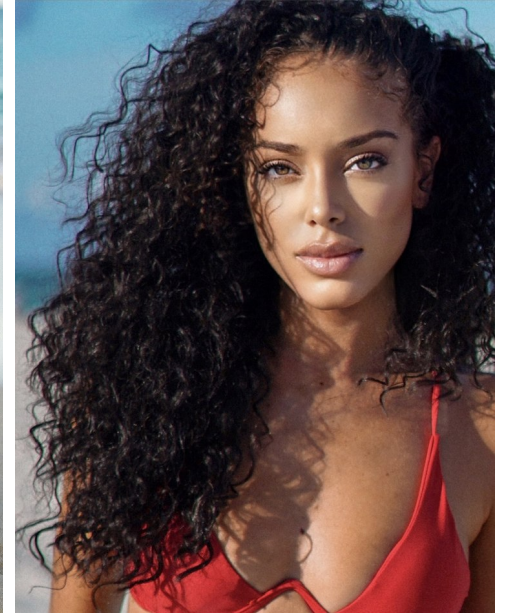

FENTON

MODEL MANAGEMENT

GABBY K

Height: 5'10" Dress: 2 US Bust: 32" Waist: 23" Hips: 34" Shoes: 8.5 US Hair: Brown Eyes: Hazel

FENTON

MODEL MANAGEMENT

GABBY K

Height: 5'10" Dress: 2 US Bust: 32" Waist: 23" Hips: 34" Shoes: 8.5 US Hair: Brown Eyes: Hazel