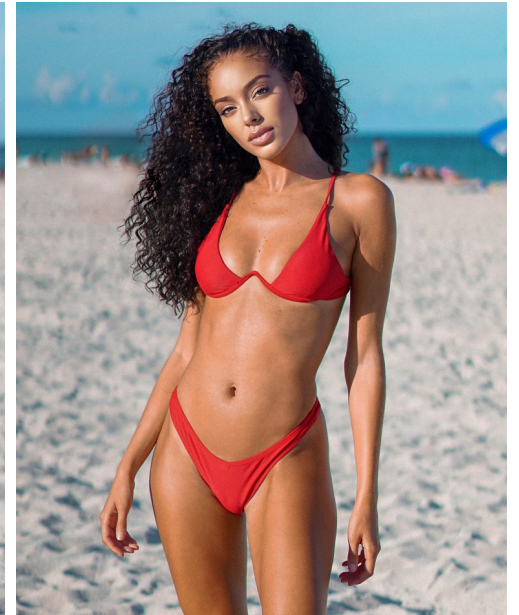

## GABBY K

Height: 5'10" Dress: 2 US Bust: 32" Waist: 23" Hips: 34" Shoes: 8.5 US Hair: Brown Eyes: Hazel