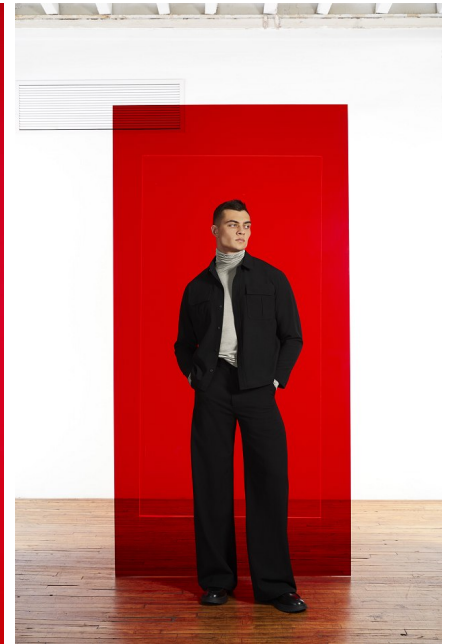

*KIRILL*

Height: 6'2" Suit: 40 L Waist: 33" Inseam: 34" Shirt: 27â€³ Shoes: 12 US  
Hair: Dark Brown Eyes: Green

**FENTON**  
MODEL MANAGEMENT

Fenton Model Management, 207 East 63rd Street, Suite 1W, New York, NY 10065.  
212-758-9500 | [www.fentonmodels.com](http://www.fentonmodels.com)