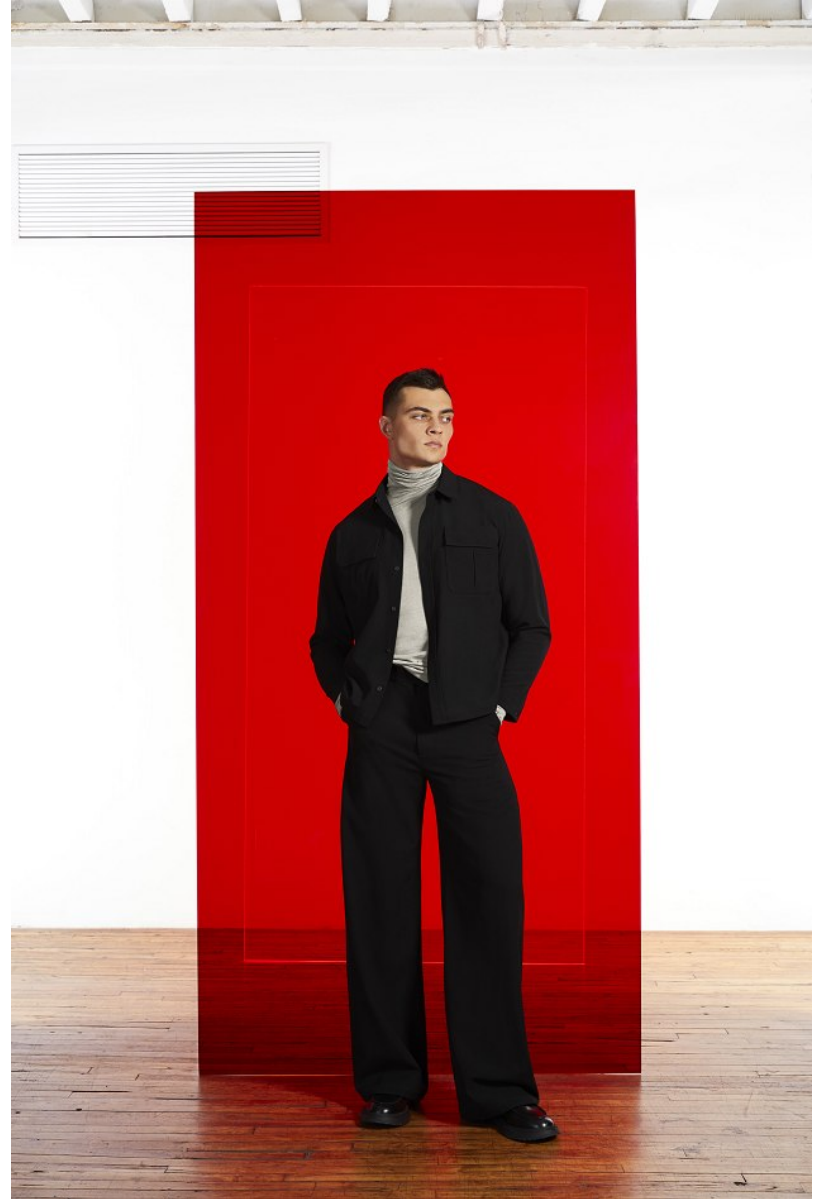

FENTON
MODEL MANAGEMENT

KIRILL

Height: 6'2" Suit: 40 L Waist: 33" Inseam: 34" Shirt: 27&€□ Shoes: 12 US Hair: Dark Brown Eyes: Green

FENTON

MODEL MANAGEMENT

KIRILL

Height: 6'2" Suit: 40 L Waist: 33" Inseam: 34" Shirt: 27&€□ Shoes: 12 US Hair: Dark Brown Eyes: Green

FENTON
MODEL MANAGEMENT

KIRILL

Height: 6'2" Suit: 40 L Waist: 33" Inseam: 34" Shirt: 27&€ Shoes: 12 US Hair: Dark Brown Eyes: Green

FENTON
MODEL MANAGEMENT

KIRILL

Height: 6'2" Suit: 40 L Waist: 33" Inseam: 34" Shirt: 27â€ □ Shoes: 12 US Hair: Dark Brown Eyes: Green

FENTON
MODEL MANAGEMENT

KIRILL

Height: 6'2" Suit: 40 L Waist: 33" Inseam: 34" Shirt: 27&€ Shoes: 12 US Hair: Dark Brown Eyes: Green

FENTON

MODEL MANAGEMENT

GIAROMagazine

Photos: STEVEN DAVIS @STEVENDAVISOFFICIAL
Necklace: CLAUDIO CINA @CLAUDIOCINANYC

KIRILL

Height: 6'2" Suit: 40 L Waist: 33" Inseam: 34" Shirt: 27€ □ Shoes: 12 US Hair: Dark Brown Eyes: Green

FENTON
MODEL MANAGEMENT

KIRILL

Height: 6'2" Suit: 40 L Waist: 33" Inseam: 34" Shirt: 27&€□ Shoes: 12 US Hair: Dark Brown Eyes: Green