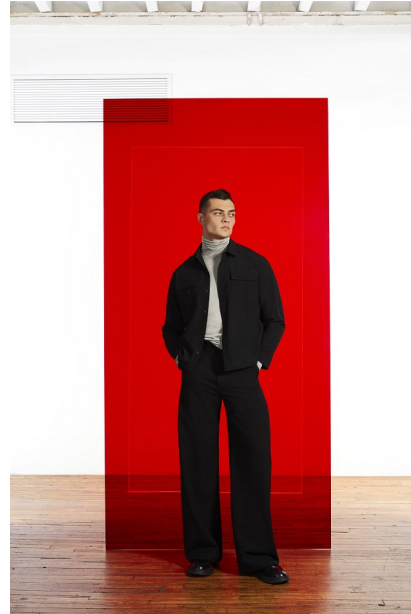

FENTON

MODEL MANAGEMENT

KIRILL

Height: 6'2" Suit: 40 L Waist: 33" Inseam: 34" Shirt: 27 1/2" Shoes: 12 US Hair: Dark Brown Eyes: Green

FENTON

MODEL MANAGEMENT

KIRILL

Height: 6'2" Suit: 40 L Waist: 33" Inseam: 34" Shirt: 27– Shoes: 12 US Hair: Dark Brown Eyes: Green

FENTON

MODEL MANAGEMENT

KIRILL

Height: 6'2" Suit: 40 L Waist: 33" Inseam: 34" Shirt: 27 1/2" Shoes: 12 US Hair: Dark Brown Eyes: Green

FENTON
MODEL MANAGEMENT

KIRILL

Height: 6'2" Suit: 40 L Waist: 33" Inseam: 34" Shirt: 27â€³ Shoes: 12 US Hair: Dark Brown Eyes: Green