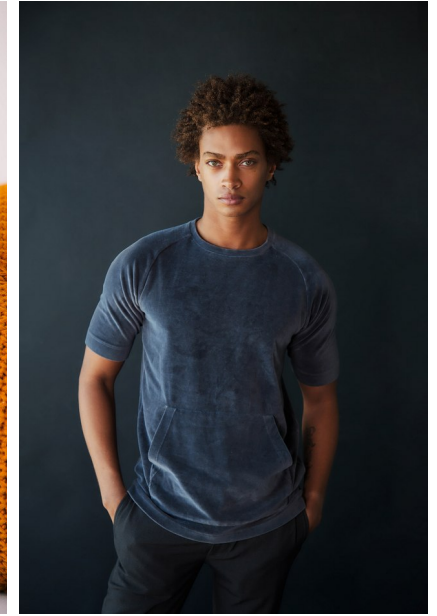

FENTON

MODEL MANAGEMENT

DAJE

Height: 6'2" Suit: 38 L Waist: 31.5" Inseam: 34" Shirt: 27â€ Shoes: 10 US Hair: Brown Eyes: Hazel

FENTON

MODEL MANAGEMENT

DAJE

Height: 6'2" Suit: 38 L Waist: 31.5" Inseam: 34" Shirt: 27â€³ Shoes: 10 US Hair: Brown Eyes: Hazel

FENTON

MODEL MANAGEMENT

DAJE

Height: 6'2" Suit: 38 L Waist: 31.5" Inseam: 34" Shirt: 27 1/2" Shoes: 10 US Hair: Brown Eyes: Hazel

FENTON

MODEL MANAGEMENT

DAJE

Height: 6'2" Suit: 38 L Waist: 31.5" Inseam: 34" Shirt: 27â€³ Shoes: 10 US Hair: Brown Eyes: Hazel