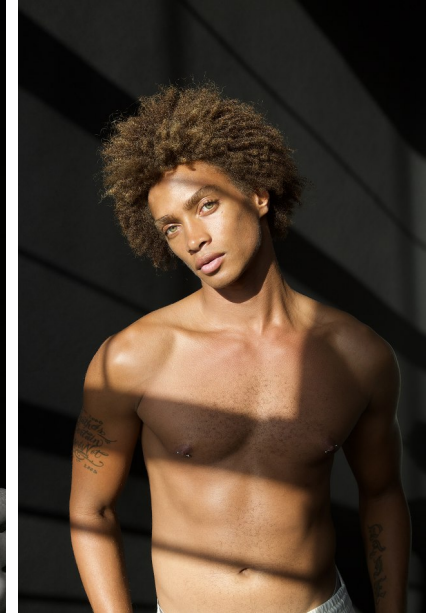

FENTON

MODEL MANAGEMENT

DAJE

Height: 6'2" Suit: 38 L Waist: 31.5" Inseam: 34" Shirt: 27â€ Shoes: 10 US Hair: Brown Eyes: Hazel

FENTON

MODEL MANAGEMENT

DAJE

Height: 6'2" Suit: 38 L Waist: 31.5" Inseam: 34" Shirt: 27â€³ Shoes: 10 US Hair: Brown Eyes: Hazel

FENTON

MODEL MANAGEMENT

DAJE

Height: 6'2" Suit: 38 L Waist: 31.5" Inseam: 34" Shirt: 27 1/2" Shoes: 10 US Hair: Brown Eyes: Hazel

FENTON

MODEL MANAGEMENT

DAJE

Height: 6'2" Suit: 38 L Waist: 31.5" Inseam: 34" Shirt: 27â€³ Shoes: 10 US Hair: Brown Eyes: Hazel