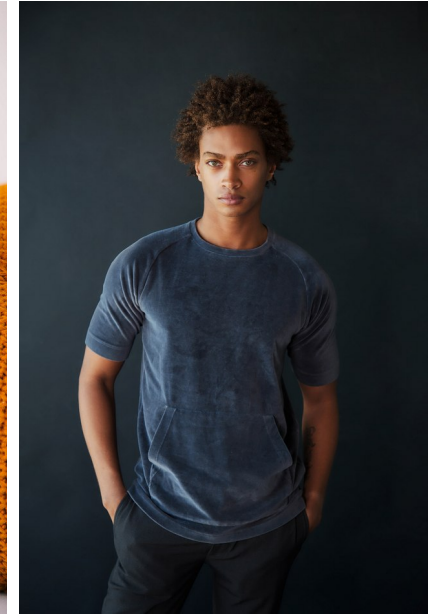

FENTON

MODEL MANAGEMENT

DAJE

Height: 6'2" Suit: 38 L Waist: 31.5" Inseam: 34" Shirt: 27â€ Shoes: 10 US Hair: Brown Eyes: Hazel

FENTON

MODEL MANAGEMENT

DAJE

Height: 6'2" Suit: 38 L Waist: 31.5" Inseam: 34" Shirt: 27 1/2" Shoes: 10 US Hair: Brown Eyes: Hazel

FENTON

MODEL MANAGEMENT

DAJE

Height: 6'2" Suit: 38 L Waist: 31.5" Inseam: 34" Shirt: 27 1/2" Shoes: 10 US Hair: Brown Eyes: Hazel

FENTON

MODEL MANAGEMENT

DAJE

Height: 6'2" Suit: 38 L Waist: 31.5" Inseam: 34" Shirt: 27â€³ Shoes: 10 US Hair: Brown Eyes: Hazel