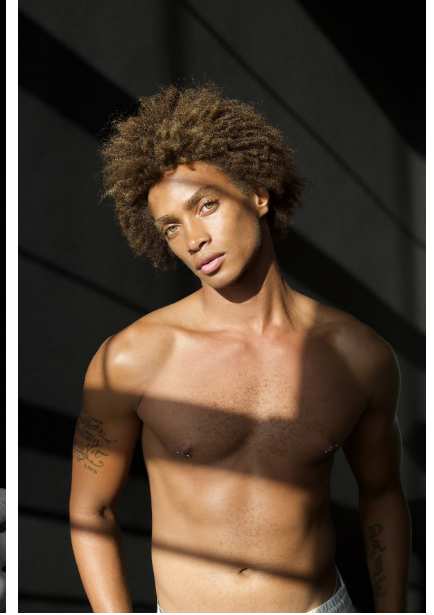

FENTON

MODEL MANAGEMENT

DAJE

Height: 6'2" Suit: 38 L Waist: 31.5" Inseam: 34" Shirt: 27â€ Shoes: 10 US Hair: Brown Eyes: Hazel

FENTON

MODEL MANAGEMENT

DAJE

Height: 6'2" Suit: 38 L Waist: 31.5" Inseam: 34" Shirt: 27 1/2" Shoes: 10 US Hair: Brown Eyes: Hazel

FENTON

MODEL MANAGEMENT

DAJE

Height: 6'2" Suit: 38 L Waist: 31.5" Inseam: 34" Shirt: 27 1/2" Shoes: 10 US Hair: Brown Eyes: Hazel

FENTON

MODEL MANAGEMENT

DAJE

Height: 6'2" Suit: 38 L Waist: 31.5" Inseam: 34" Shirt: 27â€³ Shoes: 10 US Hair: Brown Eyes: Hazel