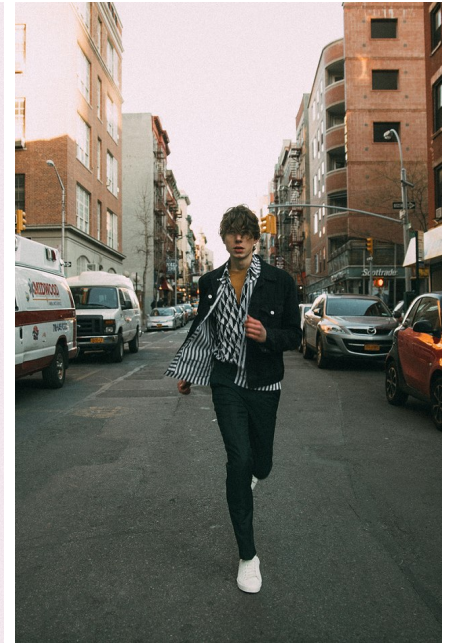

*MICHAEL*

Height: 6'1" Suit: 38 R Waist: 30" Inseam: 32" Shoes: 10 US Hair: Light Brown  
Eyes: Blue/Green

**FENTON**  
MODEL MANAGEMENT

Fenton Model Management, 207 East 63rd Street, Suite 1W, New York, NY 10065.  
212-758-9500 | [www.fentonmodels.com](http://www.fentonmodels.com)