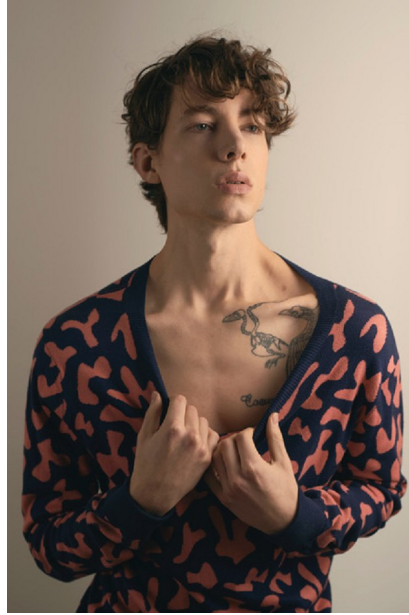

## MICHAEL

Height: 6'1" Suit: 38 R Waist: 30" Inseam: 32" Shoes: 10 US Hair: Light Brown Eyes: Blue/Green