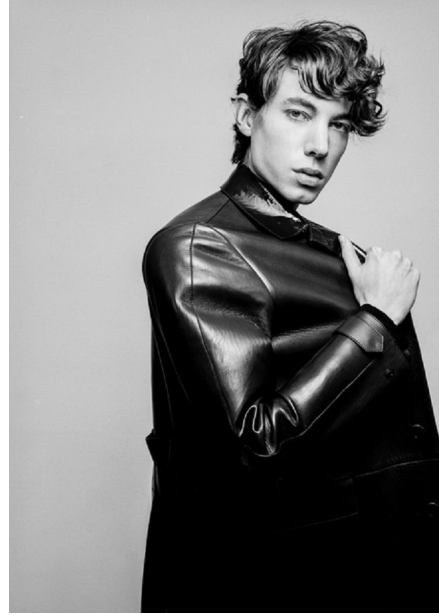

## MICHAEL

Height: 6'1" Suit: 38 R Waist: 30" Inseam: 32" Shoes: 10 US Hair: Light Brown Eyes: Blue/Green