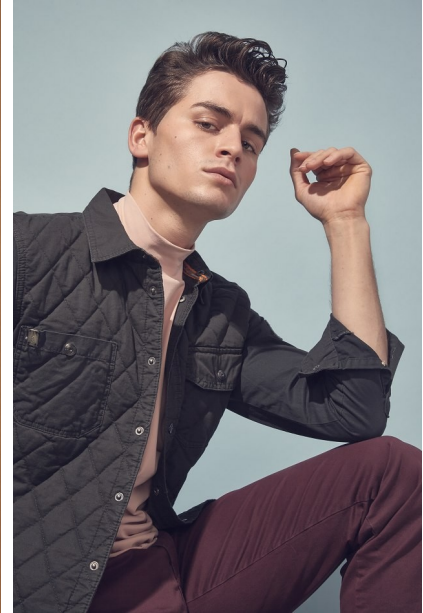

## ZACH W

Height: 6'1" Suit: 38 R Waist: 31" Inseam: 30.5" Shirt: 24&euro; Shoes: 10 US Hair: Brown Eyes: Hazel

## ZACH W

Height: 6'1" Suit: 38 R Waist: 31" Inseam: 30.5" Shirt: 24â€ □ Shoes: 10 US Hair: Brown Eyes: Hazel