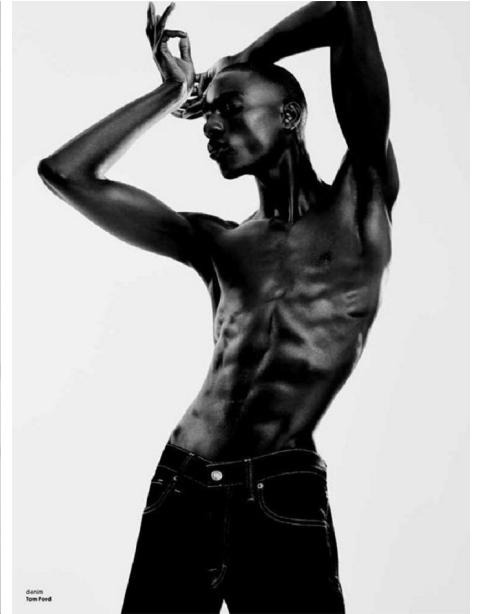

FENTON

MODEL MANAGEMENT

ALY

Height: 6'3" Suit: 40 L Waist: 28" Inseam: 34" Shirt: 26â€³ Shoes: 10.5 US Hair: Dark Brown Eyes: Brown

FENTON

MODEL MANAGEMENT

ALY

Height: 6'3" Suit: 40 L Waist: 28" Inseam: 34" Shirt: 26â€³ Shoes: 10.5 US Hair: Dark Brown Eyes: Brown

FENTON

MODEL MANAGEMENT

ALY

Height: 6'3" Suit: 40 L Waist: 28" Inseam: 34" Shirt: 26â€ Shoes: 10.5 US Hair: Dark Brown Eyes: Brown

FENTON

MODEL MANAGEMENT

ALY

Height: 6'3" Suit: 40 L Waist: 28" Inseam: 34" Shirt: 26â€³ Shoes: 10.5 US Hair: Dark Brown Eyes: Brown

FENTON
MODEL MANAGEMENT

ALY

Height: 6'3" Suit: 40 L Waist: 28" Inseam: 34" Shirt: 26" Shoes: 10.5 US Hair: Dark Brown Eyes: Brown