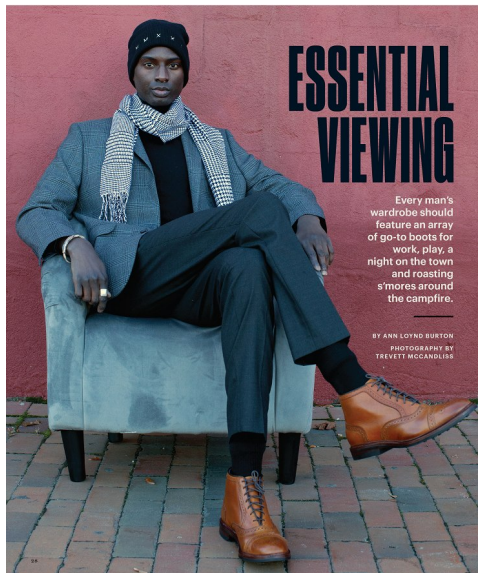

FENTON

MODEL MANAGEMENT

ALY

Height: 6'3" Suit: 40 L Waist: 28" Inseam: 34" Shirt: 26â€ □ Shoes: 10.5 US Hair: Dark Brown Eyes: Brown

FENTON

MODEL MANAGEMENT

ALY

Height: 6'3" Suit: 40 L Waist: 28" Inseam: 34" Shirt: 26â€ Shoes: 10.5 US Hair: Dark Brown Eyes: Brown

FENTON

MODEL MANAGEMENT

ALY

Height: 6'3" Suit: 40 L Waist: 28" Inseam: 34" Shirt: 26â€☐ Shoes: 10.5 US Hair: Dark Brown Eyes: Brown

FENTON

MODEL MANAGEMENT

ALY

Height: 6'3" Suit: 40 L Waist: 28" Inseam: 34" Shirt: 26â€³ Shoes: 10.5 US Hair: Dark Brown Eyes: Brown

FENTON
MODEL MANAGEMENT

ALY

Height: 6'3" Suit: 40 L Waist: 28" Inseam: 34" Shirt: 26" Shoes: 10.5 US Hair: Dark Brown Eyes: Brown