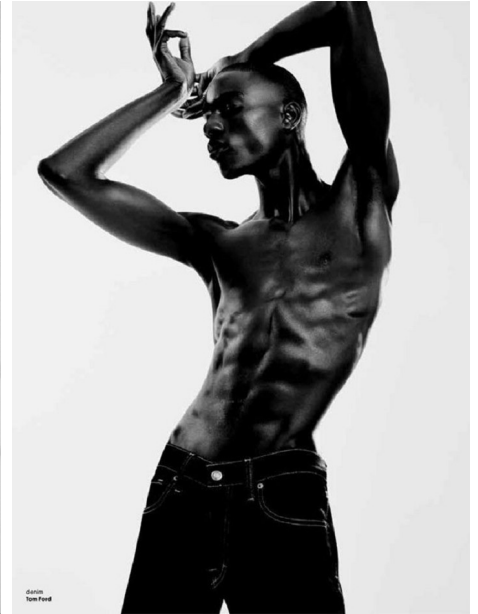

FENTON

MODEL MANAGEMENT

ALY

Height: 6'3" Suit: 40 L Waist: 28" Inseam: 34" Shirt: 26â€ □ Shoes: 10.5 US Hair: Dark Brown Eyes: Brown

FENTON

MODEL MANAGEMENT

ALY

Height: 6'3" Suit: 40 L Waist: 28" Inseam: 34" Shirt: 26â€ Shoes: 10.5 US Hair: Dark Brown Eyes: Brown

FENTON

MODEL MANAGEMENT

ALY

Height: 6'3" Suit: 40 L Waist: 28" Inseam: 34" Shirt: 26â€☐ Shoes: 10.5 US Hair: Dark Brown Eyes: Brown

FENTON

MODEL MANAGEMENT

ALY

Height: 6'3" Suit: 40 L Waist: 28" Inseam: 34" Shirt: 26â€³ Shoes: 10.5 US Hair: Dark Brown Eyes: Brown

FENTON
MODEL MANAGEMENT

ALY

Height: 6'3" Suit: 40 L Waist: 28" Inseam: 34" Shirt: 26" Shoes: 10.5 US Hair: Dark Brown Eyes: Brown