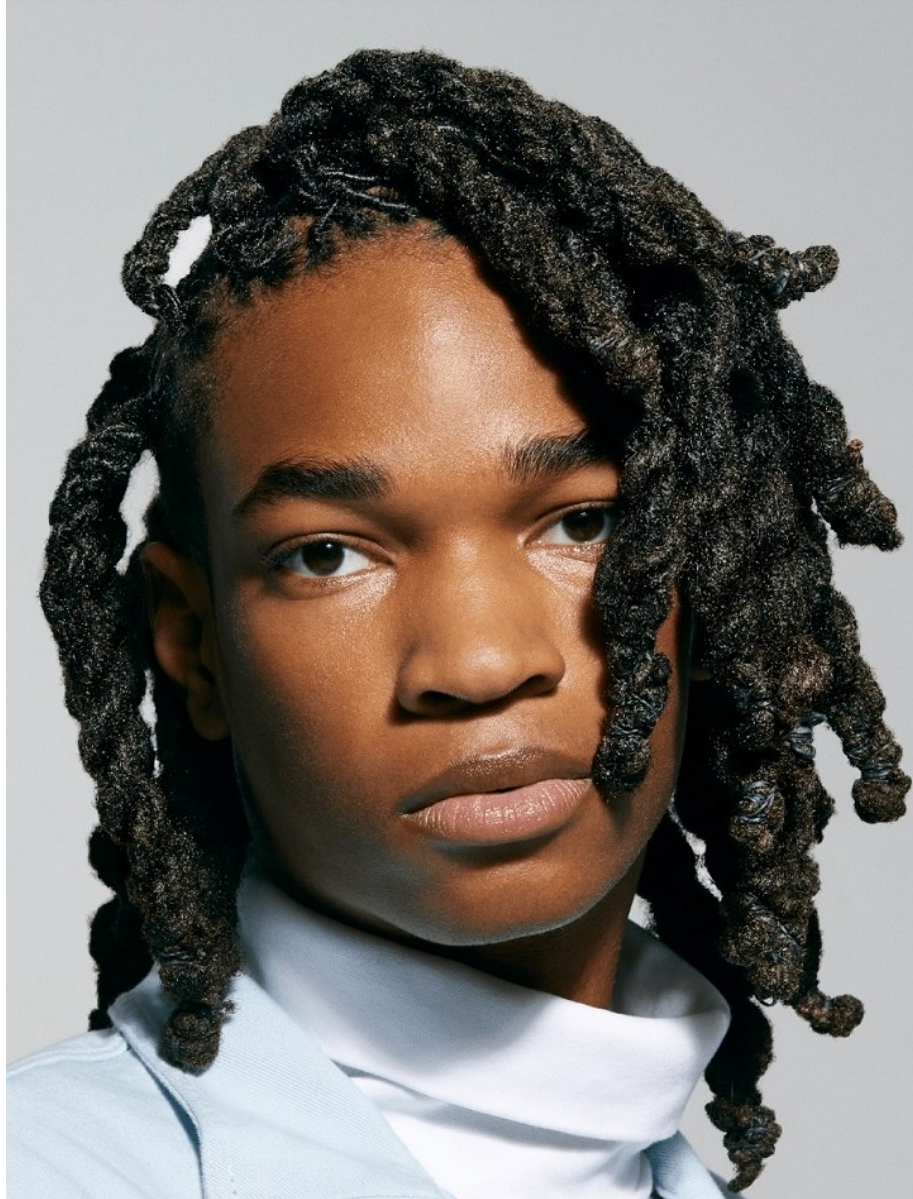

FENTON
MODEL MANAGEMENT

ZARIOUS

Height: 6'0" Suit: 34 R Waist: 31" Shoes: 10.5 US Hair: Black Eyes: Brown

FENTON

MODEL MANAGEMENT

ZARIOUS

Height: 6'0" Suit: 34 R Waist: 31" Shoes: 10.5 US Hair: Black Eyes: Brown