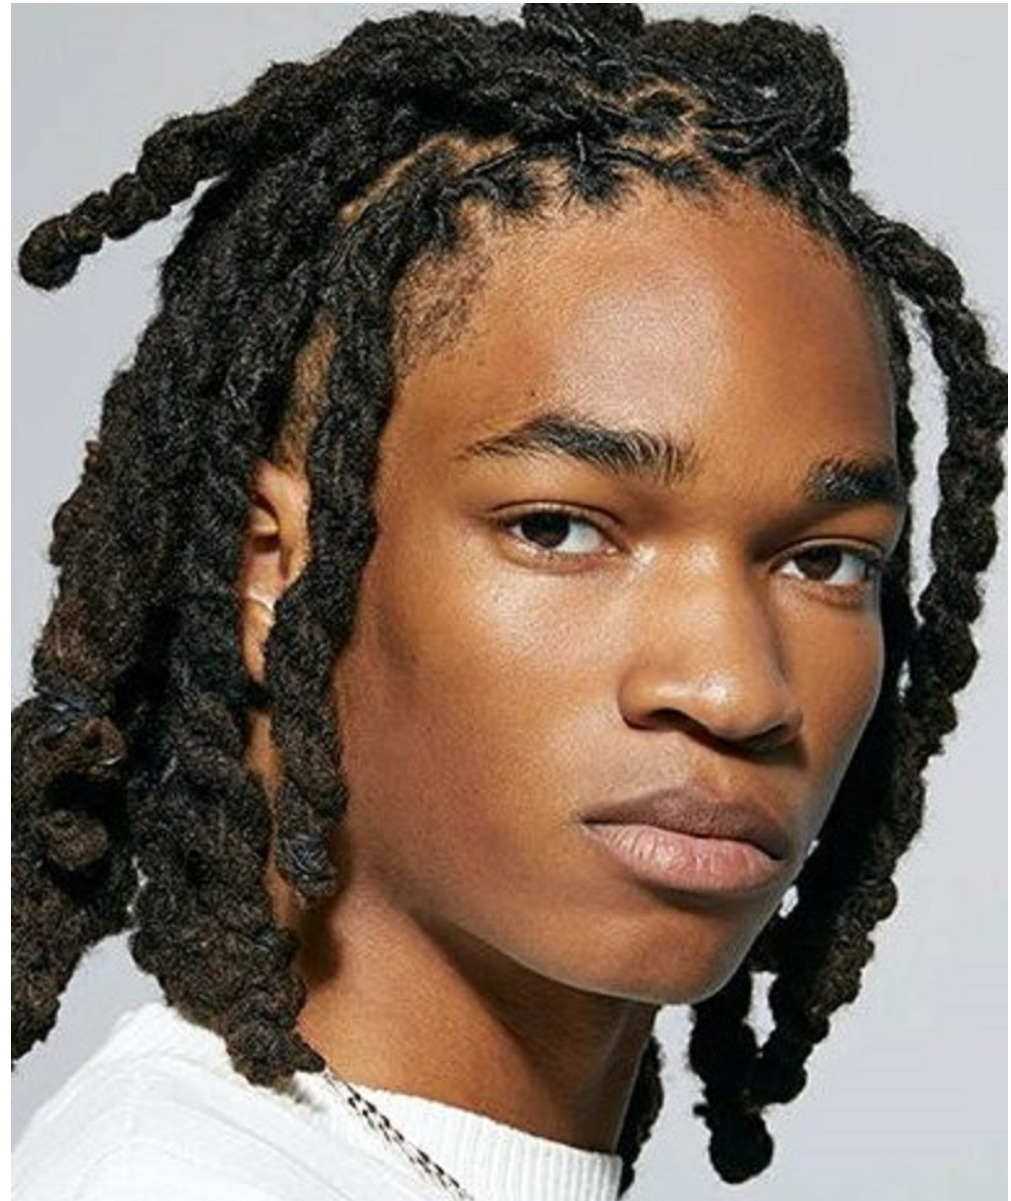

FENTON
MODEL MANAGEMENT

ZARIOUS

Height: 6'0" Suit: 34 R Waist: 31" Shoes: 10.5 US Hair: Black Eyes: Brown