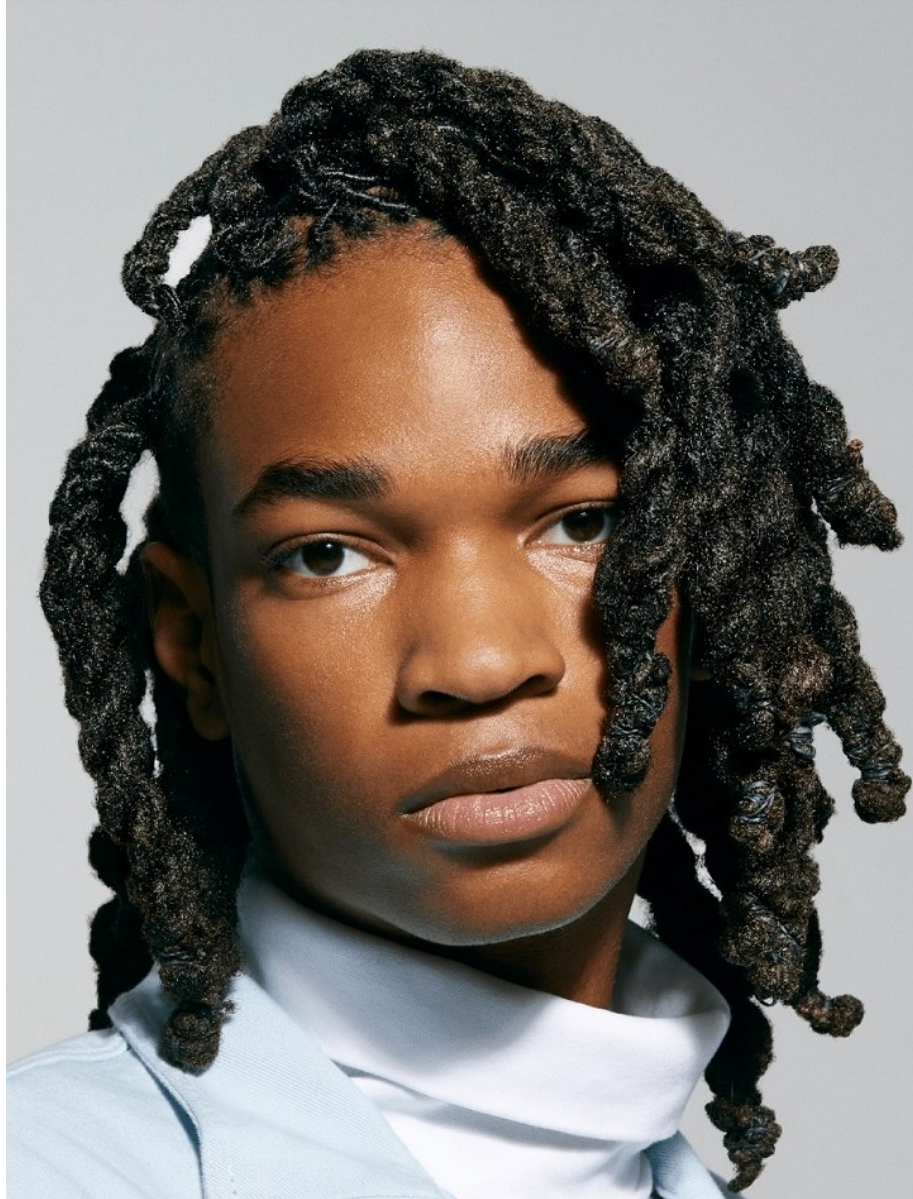

*FENTON*  
*MODEL MANAGEMENT*

*ZARIOUS*

Height: 6'0" Suit: 34 R Waist: 31" Shoes: 10.5 US Hair: Black Eyes: Brown

## ZARIOUS

Height: 6'0" Suit: 34 R Waist: 31" Shoes: 10.5 US Hair: Black Eyes: Brown

*FENTON*  
*MODEL MANAGEMENT*

*ZARIOUS*

Height: 6'0" Suit: 34 R Waist: 31" Shoes: 10.5 US Hair: Black Eyes: Brown

*FENTON*  
*MODEL MANAGEMENT*

*ZARIOUS*

Height: 6'0" Suit: 34 R Waist: 31" Shoes: 10.5 US Hair: Black Eyes: Brown