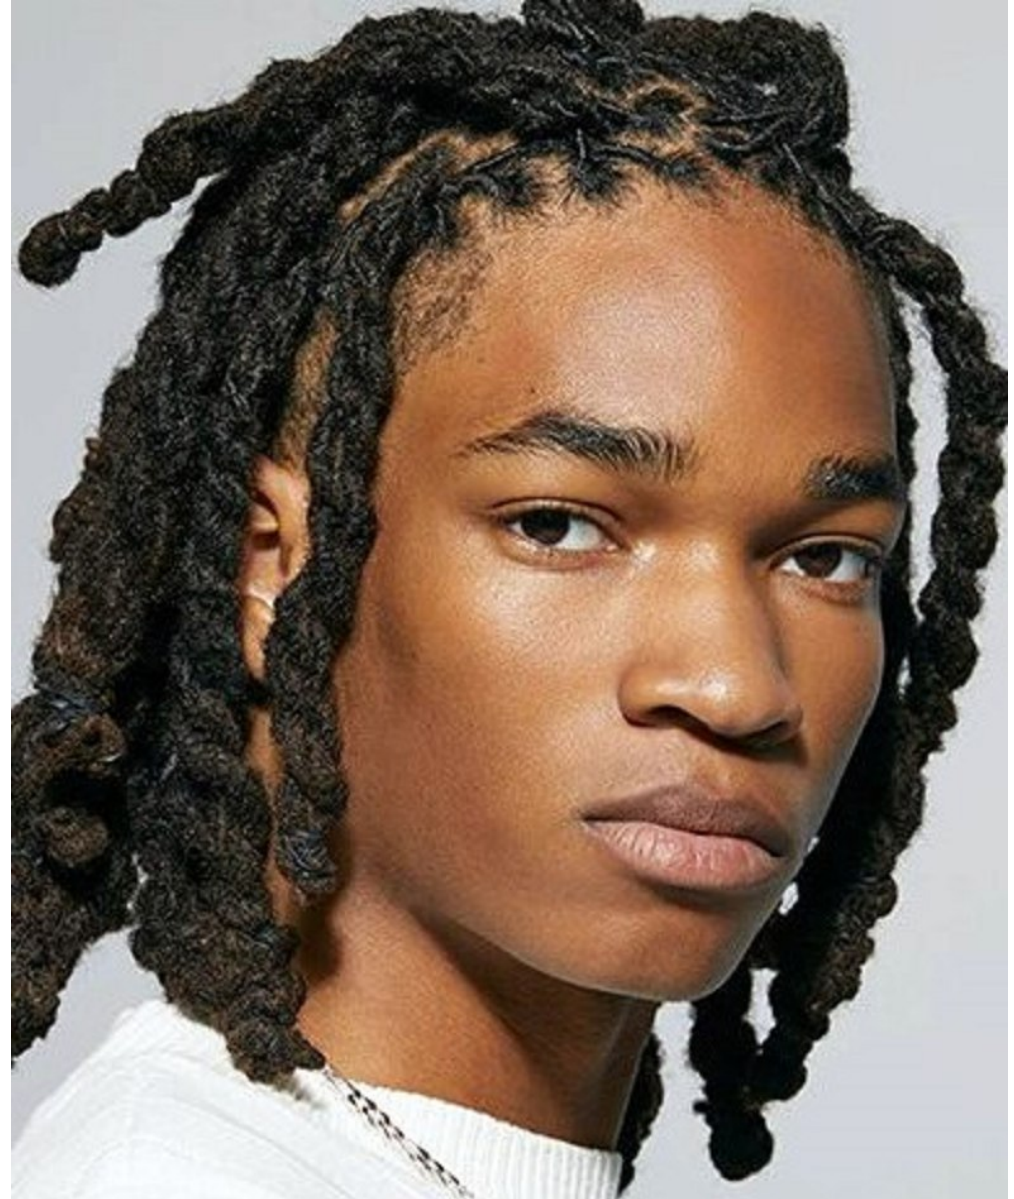

## ZARIOUS

Height: 6'0" Suit: 34 R Waist: 31" Shoes: 10.5 US Hair: Black Eyes: Brown

*FENTON*  
*MODEL MANAGEMENT*

*ZARIOUS*

Height: 6'0" Suit: 34 R Waist: 31" Shoes: 10.5 US Hair: Black Eyes: Brown

*FENTON*  
*MODEL MANAGEMENT*