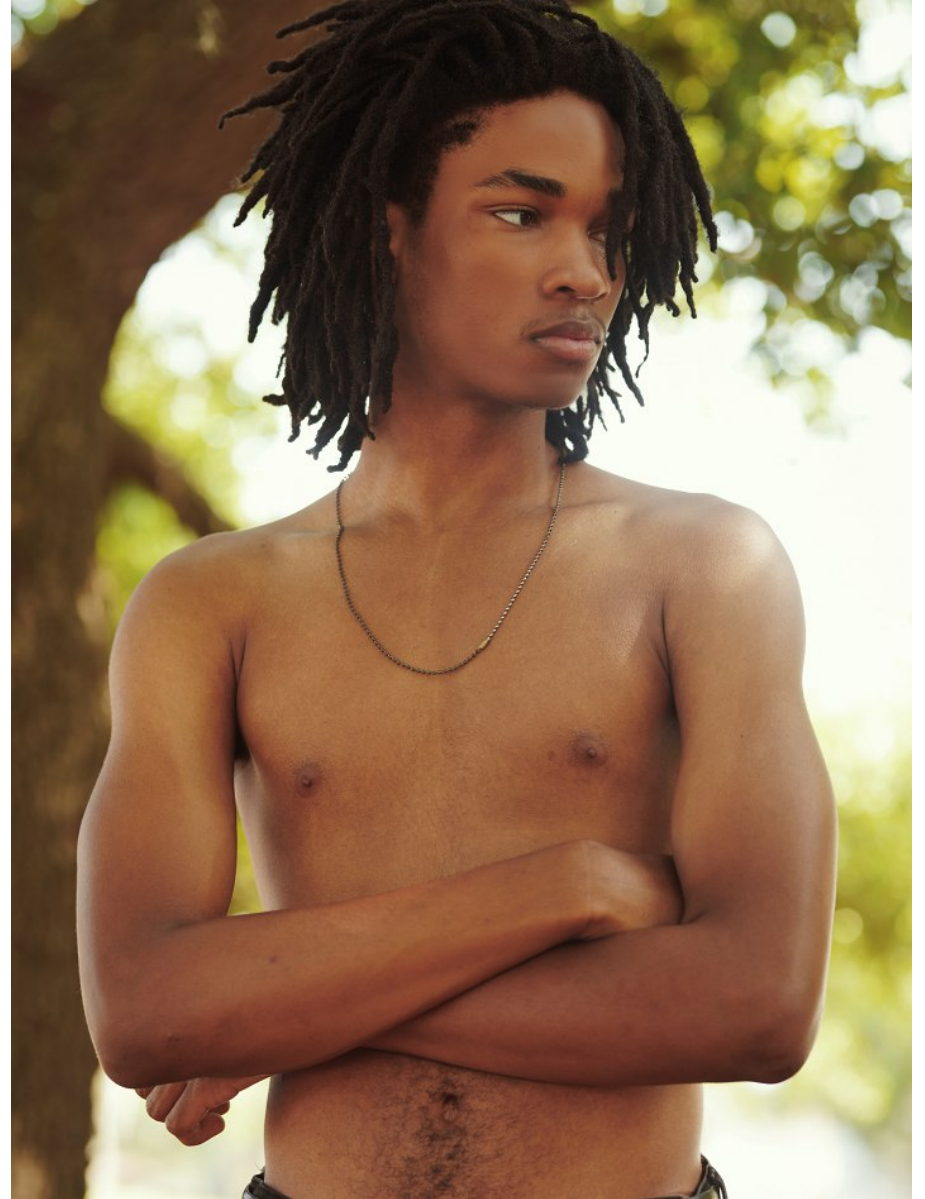

FENTON
MODEL MANAGEMENT

ZARIOUS

Height: 6'0" Suit: 34 R Waist: 31" Shoes: 10.5 US Hair: Black Eyes: Brown