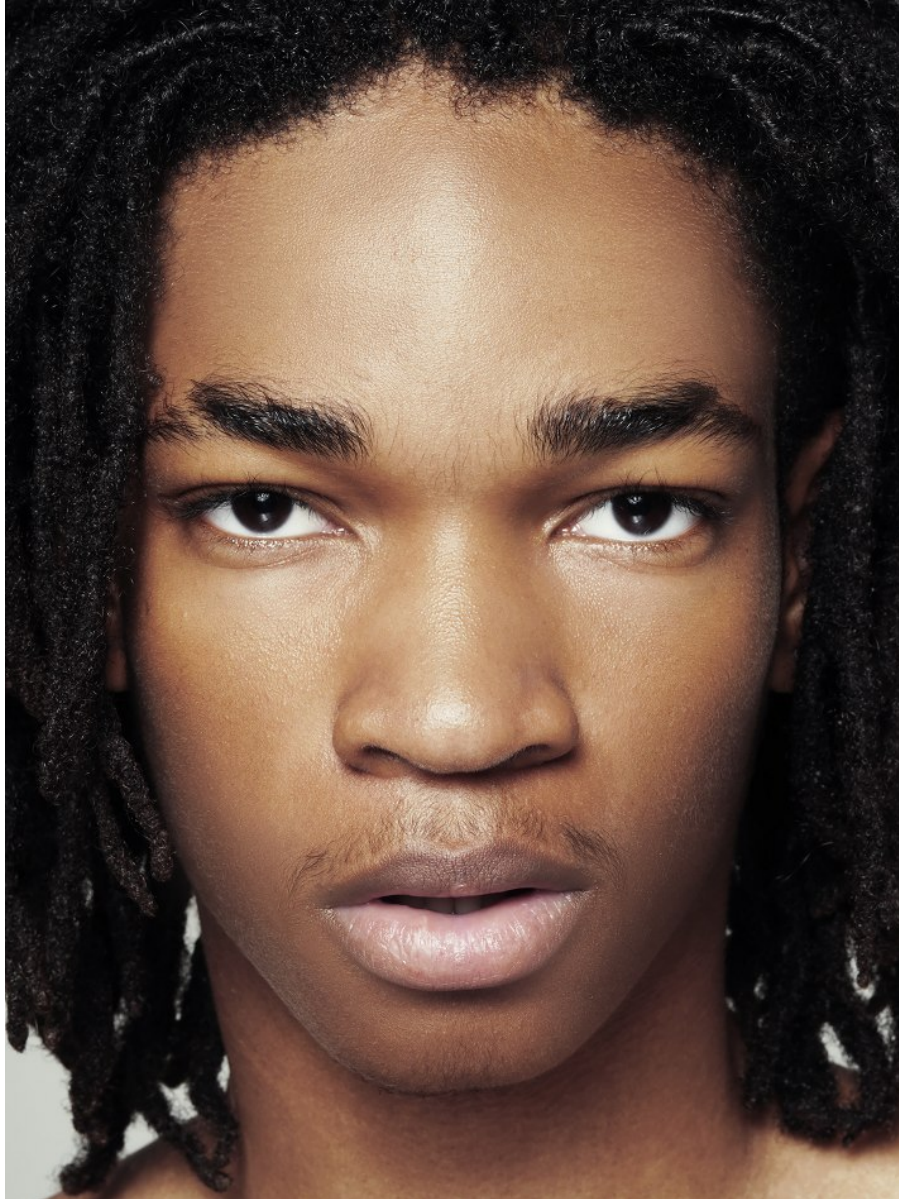

*FENTON*  
*MODEL MANAGEMENT*

*ZARIOUS*

Height: 6'0" Suit: 34 R Waist: 31" Shoes: 10.5 US Hair: Black Eyes: Brown

## ZARIOUS

Height: 6'0" Suit: 34 R Waist: 31" Shoes: 10.5 US Hair: Black Eyes: Brown

*FENTON*  
*MODEL MANAGEMENT*

*ZARIOUS*

Height: 6'0" Suit: 34 R Waist: 31" Shoes: 10.5 US Hair: Black Eyes: Brown

*FENTON*  
*MODEL MANAGEMENT*

*ZARIOUS*

Height: 6'0" Suit: 34 R Waist: 31" Shoes: 10.5 US Hair: Black Eyes: Brown