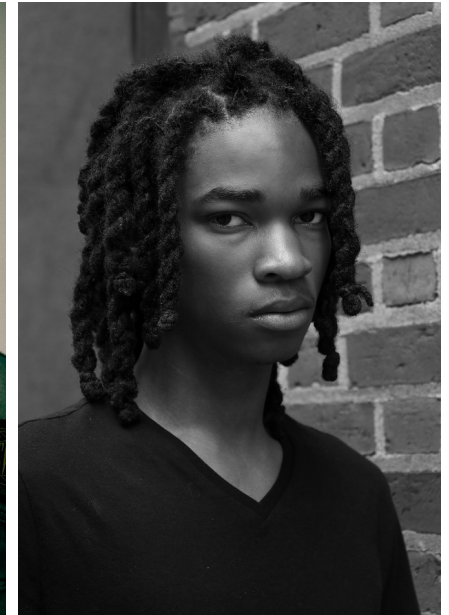

FENTON

MODEL MANAGEMENT

ZARIOUS

Height: 6'0" Suit: 34 R Waist: 31" Shoes: 10.5 US Hair: Black Eyes: Brown

FENTON

MODEL MANAGEMENT

ZARIOUS

Height: 6'0" Suit: 34 R Waist: 31" Shoes: 10.5 US Hair: Black Eyes: Brown

FENTON
MODEL MANAGEMENT

ZARIOUS

Height: 6'0" Suit: 34 R Waist: 31" Shoes: 10.5 US Hair: Black Eyes: Brown