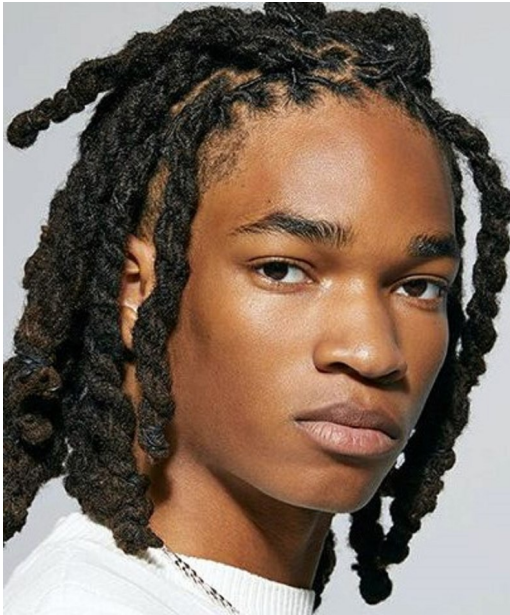

FENTON

MODEL MANAGEMENT

ZARIOUS

Height: 6'0" Suit: 34 R Waist: 31" Shoes: 10.5 US Hair: Black Eyes: Brown

FENTON

MODEL MANAGEMENT

ZARIOUS

Height: 6'0" Suit: 34 R Waist: 31" Shoes: 10.5 US Hair: Black Eyes: Brown

FENTON

MODEL MANAGEMENT

ZARIOUS

Height: 6'0" Suit: 34 R Waist: 31" Shoes: 10.5 US Hair: Black Eyes: Brown