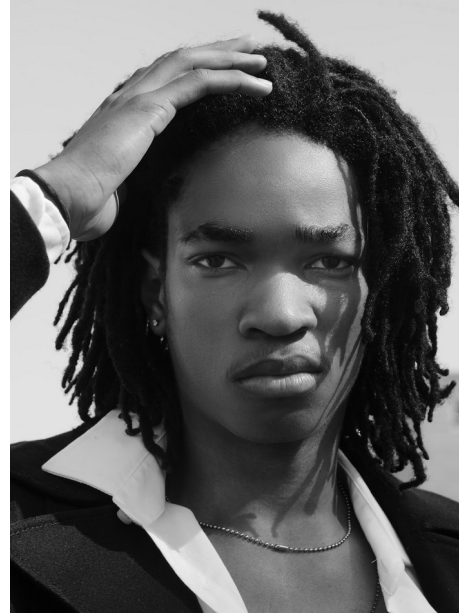

FENTON

MODEL MANAGEMENT

ZARIOUS

Height: 6'0" Suit: 34 R Waist: 31" Shoes: 10.5 US Hair: Black Eyes: Brown

FENTON

MODEL MANAGEMENT

ZARIOUS

Height: 6'0" Suit: 34 R Waist: 31" Shoes: 10.5 US Hair: Black Eyes: Brown

FENTON
MODEL MANAGEMENT

ZARIOUS

Height: 6'0" Suit: 34 R Waist: 31" Shoes: 10.5 US Hair: Black Eyes: Brown