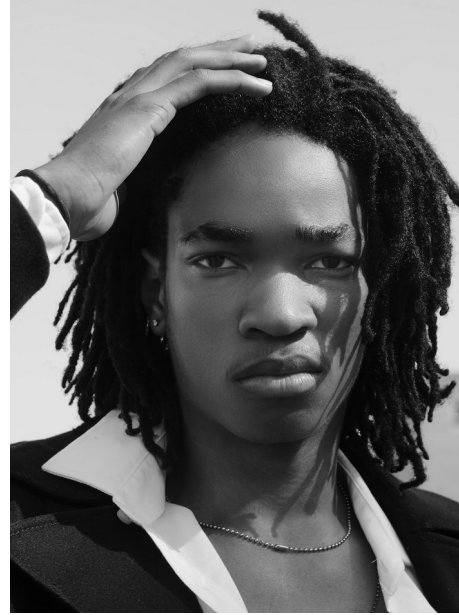

FENTON

MODEL MANAGEMENT

ZARIOUS

Height: 6'0" Suit: 34 R Waist: 31" Shoes: 10.5 US Hair: Black Eyes: Brown

FENTON

MODEL MANAGEMENT

ZARIOUS

Height: 6'0" Suit: 34 R Waist: 31" Shoes: 10.5 US Hair: Black Eyes: Brown

FENTON

MODEL MANAGEMENT

ZARIOUS

Height: 6'0" Suit: 34 R Waist: 31" Shoes: 10.5 US Hair: Black Eyes: Brown