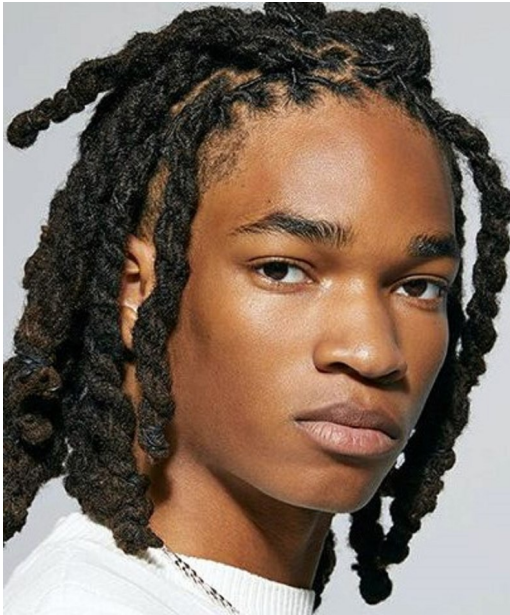

FENTON

MODEL MANAGEMENT

ZARIOUS

Height: 6'0" Suit: 34 R Waist: 31" Shoes: 10.5 US Hair: Black Eyes: Brown

FENTON

MODEL MANAGEMENT

ZARIOUS

Height: 6'0" Suit: 34 R Waist: 31" Shoes: 10.5 US Hair: Black Eyes: Brown

FENTON
MODEL MANAGEMENT

ZARIOUS

Height: 6'0" Suit: 34 R Waist: 31" Shoes: 10.5 US Hair: Black Eyes: Brown