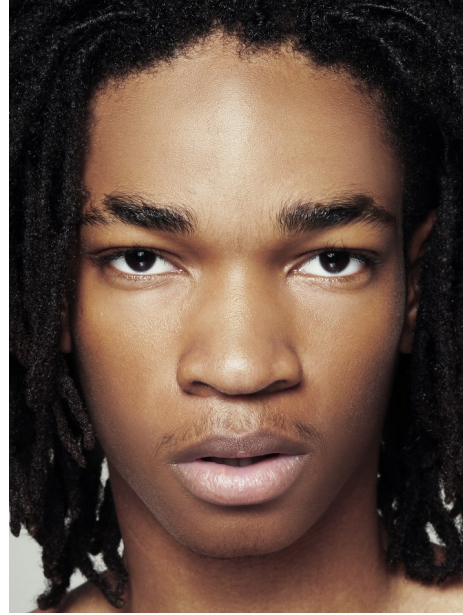

FENTON

MODEL MANAGEMENT

ZARIOUS

Height: 6'0" Suit: 34 R Waist: 31" Shoes: 10.5 US Hair: Black Eyes: Brown

FENTON

MODEL MANAGEMENT

ZARIOUS

Height: 6'0" Suit: 34 R Waist: 31" Shoes: 10.5 US Hair: Black Eyes: Brown

FENTON
MODEL MANAGEMENT

ZARIOUS

Height: 6'0" Suit: 34 R Waist: 31" Shoes: 10.5 US Hair: Black Eyes: Brown