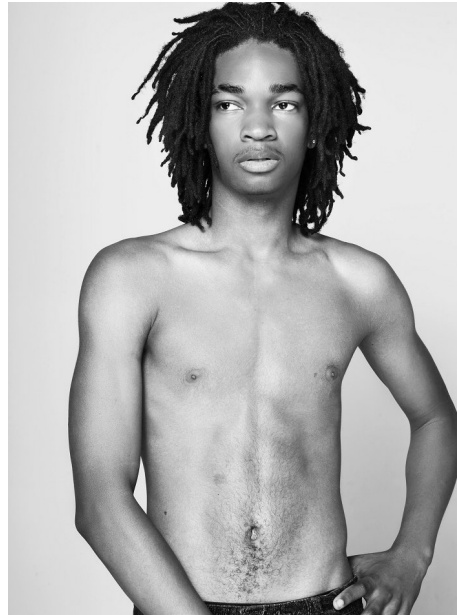

FENTON

MODEL MANAGEMENT

ZARIOUS

Height: 6'0" Suit: 34 R Waist: 31" Shoes: 10.5 US Hair: Black Eyes: Brown

FENTON

MODEL MANAGEMENT

ZARIOUS

Height: 6'0" Suit: 34 R Waist: 31" Shoes: 10.5 US Hair: Black Eyes: Brown

FENTON
MODEL MANAGEMENT

ZARIOUS

Height: 6'0" Suit: 34 R Waist: 31" Shoes: 10.5 US Hair: Black Eyes: Brown