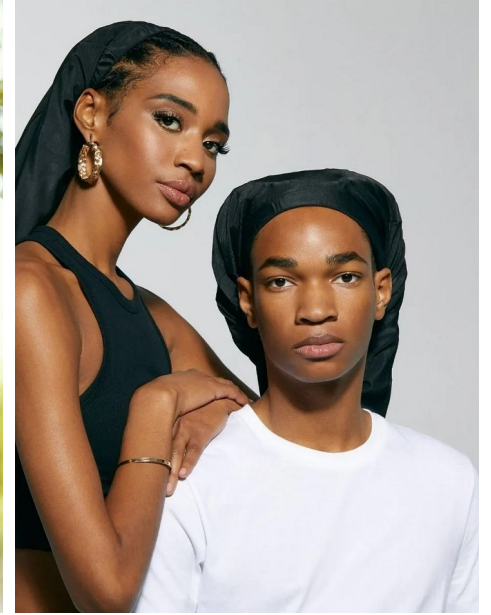

FENTON

MODEL MANAGEMENT

ZARIOUS

Height: 6'0" Suit: 34 R Waist: 31" Shoes: 10.5 US Hair: Black Eyes: Brown

FENTON

MODEL MANAGEMENT

ZARIOUS

Height: 6'0" Suit: 34 R Waist: 31" Shoes: 10.5 US Hair: Black Eyes: Brown

FENTON

MODEL MANAGEMENT

ZARIOUS

Height: 6'0" Suit: 34 R Waist: 31" Shoes: 10.5 US Hair: Black Eyes: Brown