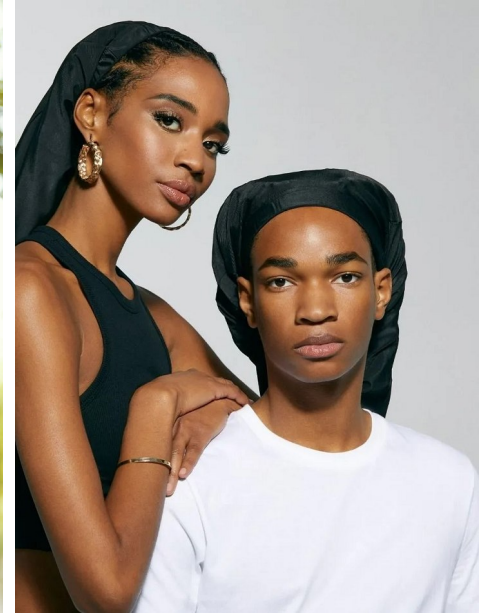

FENTON

MODEL MANAGEMENT

ZARIOUS

Height: 6'0" Suit: 34 R Waist: 31" Shoes: 10.5 US Hair: Black Eyes: Brown

FENTON

MODEL MANAGEMENT

ZARIOUS

Height: 6'0" Suit: 34 R Waist: 31" Shoes: 10.5 US Hair: Black Eyes: Brown

FENTON
MODEL MANAGEMENT

ZARIOUS

Height: 6'0" Suit: 34 R Waist: 31" Shoes: 10.5 US Hair: Black Eyes: Brown