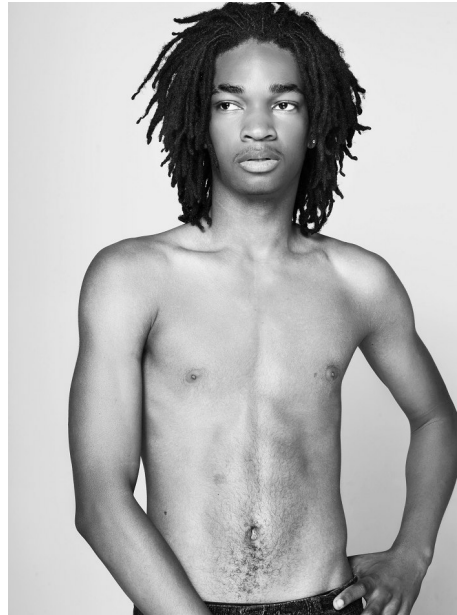

FENTON

MODEL MANAGEMENT

ZARIOUS

Height: 6'0" Suit: 34 R Waist: 31" Shoes: 10.5 US Hair: Black Eyes: Brown

FENTON

MODEL MANAGEMENT

ZARIOUS

Height: 6'0" Suit: 34 R Waist: 31" Shoes: 10.5 US Hair: Black Eyes: Brown

FENTON

MODEL MANAGEMENT

ZARIOUS

Height: 6'0" Suit: 34 R Waist: 31" Shoes: 10.5 US Hair: Black Eyes: Brown