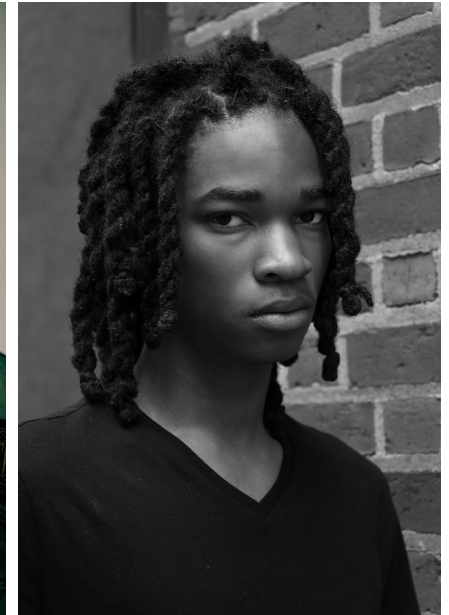

FENTON

MODEL MANAGEMENT

ZARIOUS

Height: 6'0" Suit: 34 R Waist: 31" Shoes: 10.5 US Hair: Black Eyes: Brown

FENTON

MODEL MANAGEMENT

ZARIOUS

Height: 6'0" Suit: 34 R Waist: 31" Shoes: 10.5 US Hair: Black Eyes: Brown

FENTON

MODEL MANAGEMENT

ZARIOUS

Height: 6'0" Suit: 34 R Waist: 31" Shoes: 10.5 US Hair: Black Eyes: Brown