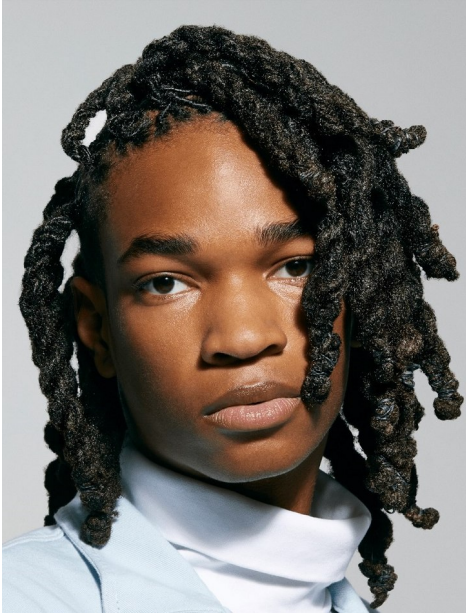

FENTON

MODEL MANAGEMENT

ZARIOUS

Height: 6'0" Suit: 34 R Waist: 31" Shoes: 10.5 US Hair: Black Eyes: Brown

FENTON

MODEL MANAGEMENT

ZARIOUS

Height: 6'0" Suit: 34 R Waist: 31" Shoes: 10.5 US Hair: Black Eyes: Brown

FENTON

MODEL MANAGEMENT

ZARIOUS

Height: 6'0" Suit: 34 R Waist: 31" Shoes: 10.5 US Hair: Black Eyes: Brown