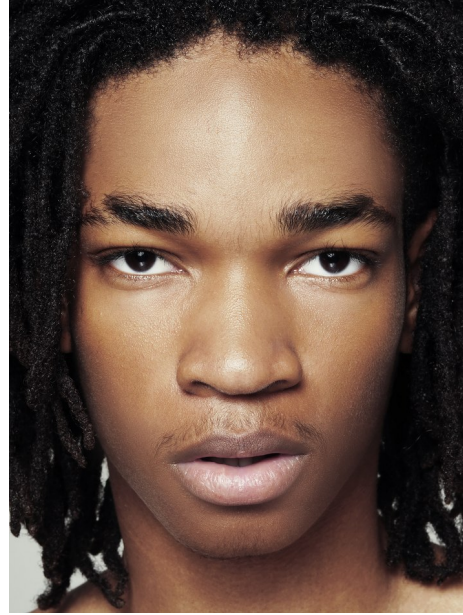

FENTON

MODEL MANAGEMENT

ZARIOUS

Height: 6'0" Suit: 34 R Waist: 31" Shoes: 10.5 US Hair: Black Eyes: Brown

FENTON

MODEL MANAGEMENT

ZARIOUS

Height: 6'0" Suit: 34 R Waist: 31" Shoes: 10.5 US Hair: Black Eyes: Brown

FENTON

MODEL MANAGEMENT

ZARIOUS

Height: 6'0" Suit: 34 R Waist: 31" Shoes: 10.5 US Hair: Black Eyes: Brown