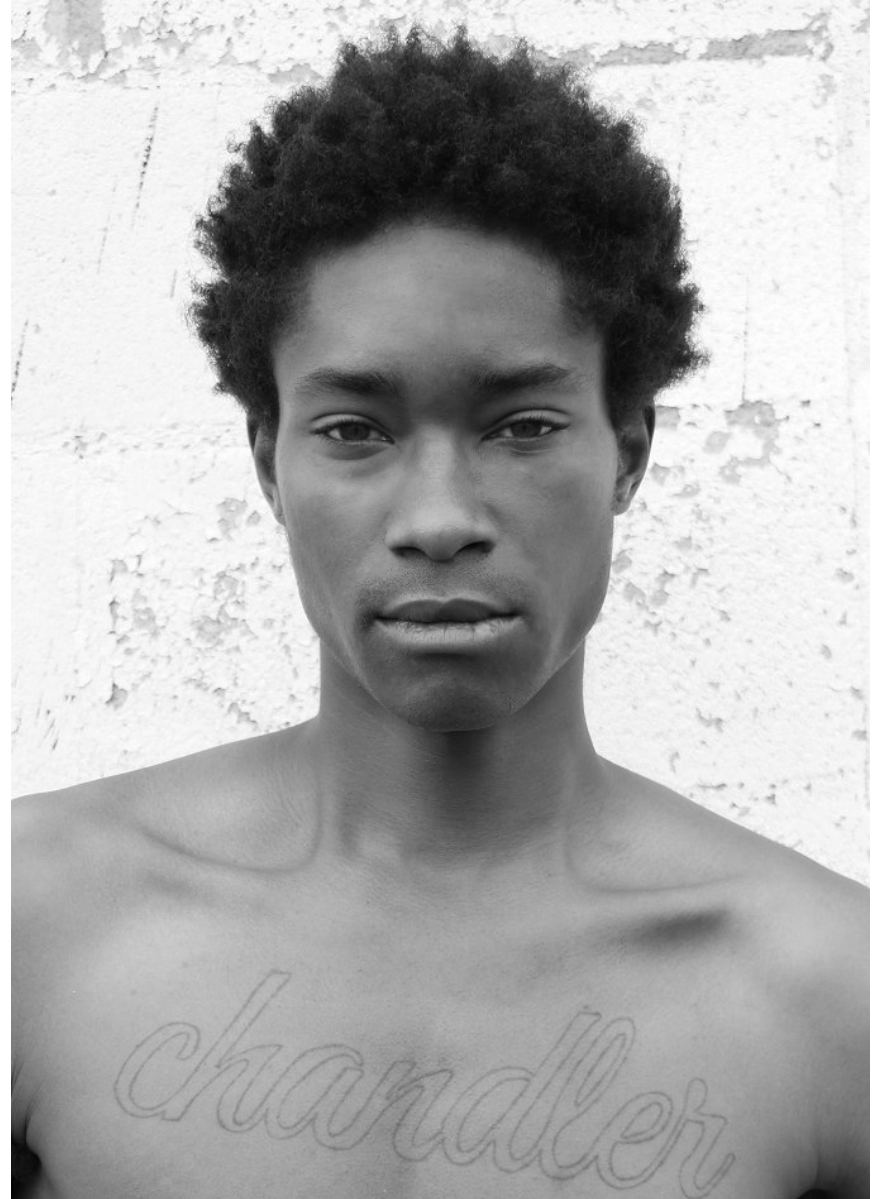

FENTON
MODEL MANAGEMENT

DIJON

Height: 6'3" Suit: 38 L Waist: 29" Inseam: 34" Shirt: 26&€□ Shoes: 13 US Hair: Dark Brown Eyes: Hazel

FENTON
MODEL MANAGEMENT

DIJON

Height: 6'3" Suit: 38 L Waist: 29" Inseam: 34" Shirt: 26€ Shoes: 13 US Hair: Dark Brown Eyes: Hazel

FENTON

MODEL MANAGEMENT

DIJON

Height: 6'3" Suit: 38 L Waist: 29" Inseam: 34" Shirt: 26&#x26; Shoes: 13 US Hair: Dark Brown Eyes: Hazel

FENTON

MODEL MANAGEMENT

DIJON

Height: 6'3" Suit: 38 L Waist: 29" Inseam: 34" Shirt: 26–28" Shoes: 13 US Hair: Dark Brown Eyes: Hazel

FENTON

MODEL MANAGEMENT

DIJON

Height: 6'3" Suit: 38 L Waist: 29" Inseam: 34" Shirt: 26&#x26; Shoes: 13 US Hair: Dark Brown Eyes: Hazel

FENTON
MODEL MANAGEMENT

DIJON

Height: 6'3" Suit: 38 L Waist: 29" Inseam: 34" Shirt: 26&€□ Shoes: 13 US Hair: Dark Brown Eyes: Hazel

FENTON
MODEL MANAGEMENT

DIJON

Height: 6'3" Suit: 38 L Waist: 29" Inseam: 34" Shirt: 26$ Shoes: 13 US Hair: Dark Brown Eyes: Hazel