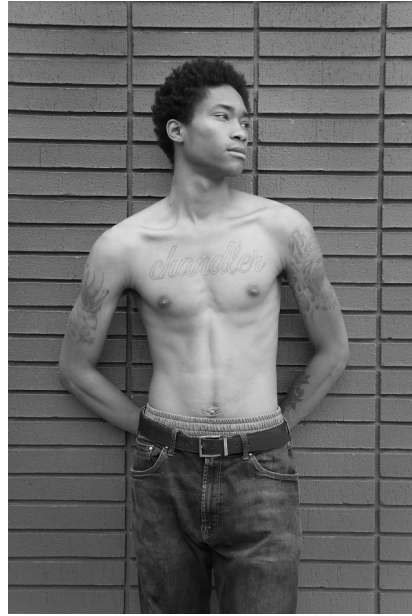

FENTON

MODEL MANAGEMENT

DIJON

Height: 6'3" Suit: 38 L Waist: 29" Inseam: 34" Shirt: 26 1/2" Shoes: 13 US Hair: Dark Brown Eyes: Hazel

FENTON

MODEL MANAGEMENT

DIJON

Height: 6'3" Suit: 38 L Waist: 29" Inseam: 34" Shirt: 26â€³ Shoes: 13 US Hair: Dark Brown Eyes: Hazel

FENTON

MODEL MANAGEMENT

DIJON

Height: 6'3" Suit: 38 L Waist: 29" Inseam: 34" Shirt: 26â€³ Shoes: 13 US Hair: Dark Brown Eyes: Hazel

FENTON

MODEL MANAGEMENT

DIJON

Height: 6'3" Suit: 38 L Waist: 29" Inseam: 34" Shirt: 26â€³ Shoes: 13 US Hair: Dark Brown Eyes: Hazel