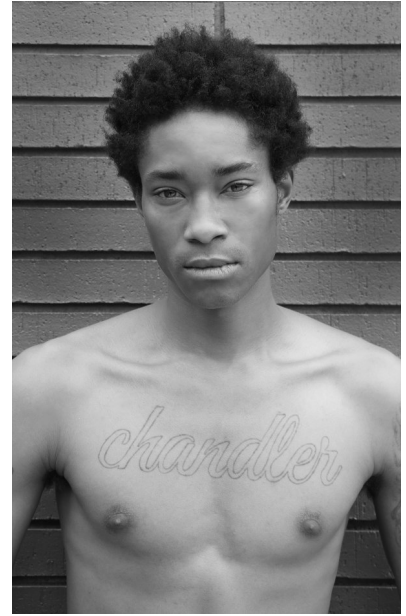

FENTON

MODEL MANAGEMENT

DIJON

Height: 6'3" Suit: 38 L Waist: 29" Inseam: 34" Shirt: 26 1/2" Shoes: 13 US Hair: Dark Brown Eyes: Hazel

FENTON

MODEL MANAGEMENT

DIJON

Height: 6'3" Suit: 38 L Waist: 29" Inseam: 34" Shirt: 26â€³ Shoes: 13 US Hair: Dark Brown Eyes: Hazel

FENTON

MODEL MANAGEMENT

DIJON

Height: 6'3" Suit: 38 L Waist: 29" Inseam: 34" Shirt: 26â€³ Shoes: 13 US Hair: Dark Brown Eyes: Hazel

FENTON

MODEL MANAGEMENT

DIJON

Height: 6'3" Suit: 38 L Waist: 29" Inseam: 34" Shirt: 26â€³ Shoes: 13 US Hair: Dark Brown Eyes: Hazel