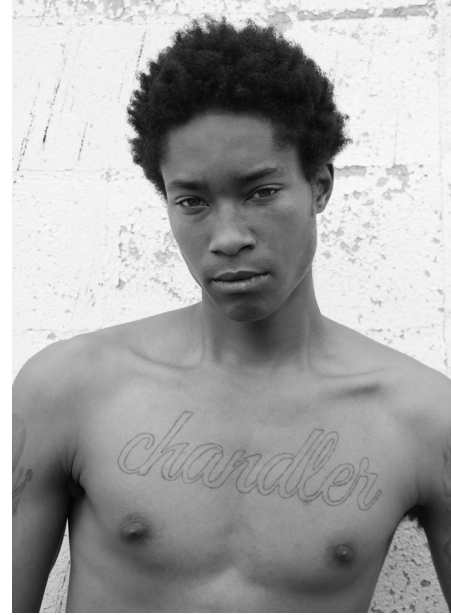

FENTON

MODEL MANAGEMENT

DIJON

Height: 6'3" Suit: 38 L Waist: 29" Inseam: 34" Shirt: 26 1/2" Shoes: 13 US Hair: Dark Brown Eyes: Hazel

FENTON

MODEL MANAGEMENT

DIJON

Height: 6'3" Suit: 38 L Waist: 29" Inseam: 34" Shirt: 26â€³ Shoes: 13 US Hair: Dark Brown Eyes: Hazel

FENTON

MODEL MANAGEMENT

DIJON

Height: 6'3" Suit: 38 L Waist: 29" Inseam: 34" Shirt: 26â€³ Shoes: 13 US Hair: Dark Brown Eyes: Hazel

FENTON

MODEL MANAGEMENT

DIJON

Height: 6'3" Suit: 38 L Waist: 29" Inseam: 34" Shirt: 26â€³ Shoes: 13 US Hair: Dark Brown Eyes: Hazel