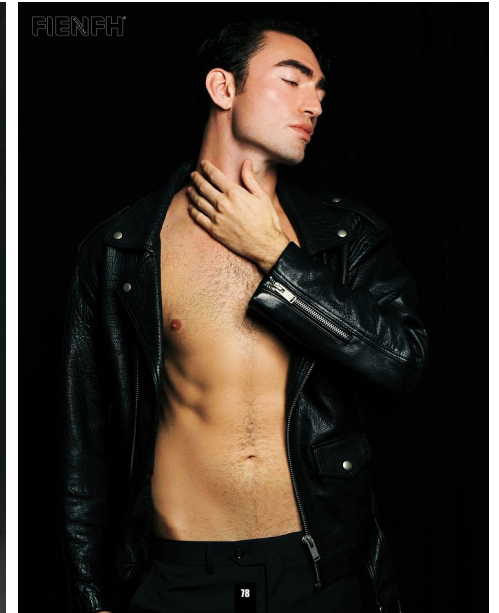

FENTON

MODEL MANAGEMENT

NICK T

Height: 6'3" Suit: 42 L Waist: 31" Inseam: 31" Shirt: 26â€³ Shoes: 11.5 US Hair: Brown Eyes: Blue