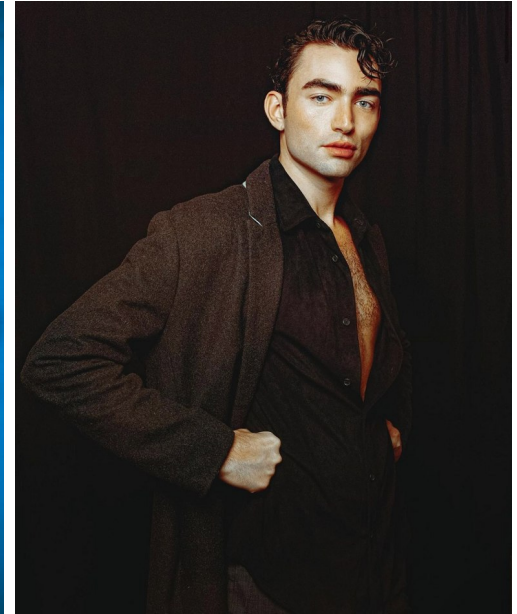

FENTON

MODEL MANAGEMENT

NICK T

Height: 6'3" Suit: 42 L Waist: 31" Inseam: 31" Shirt: 26â€³ Shoes: 11.5 US Hair: Brown Eyes: Blue