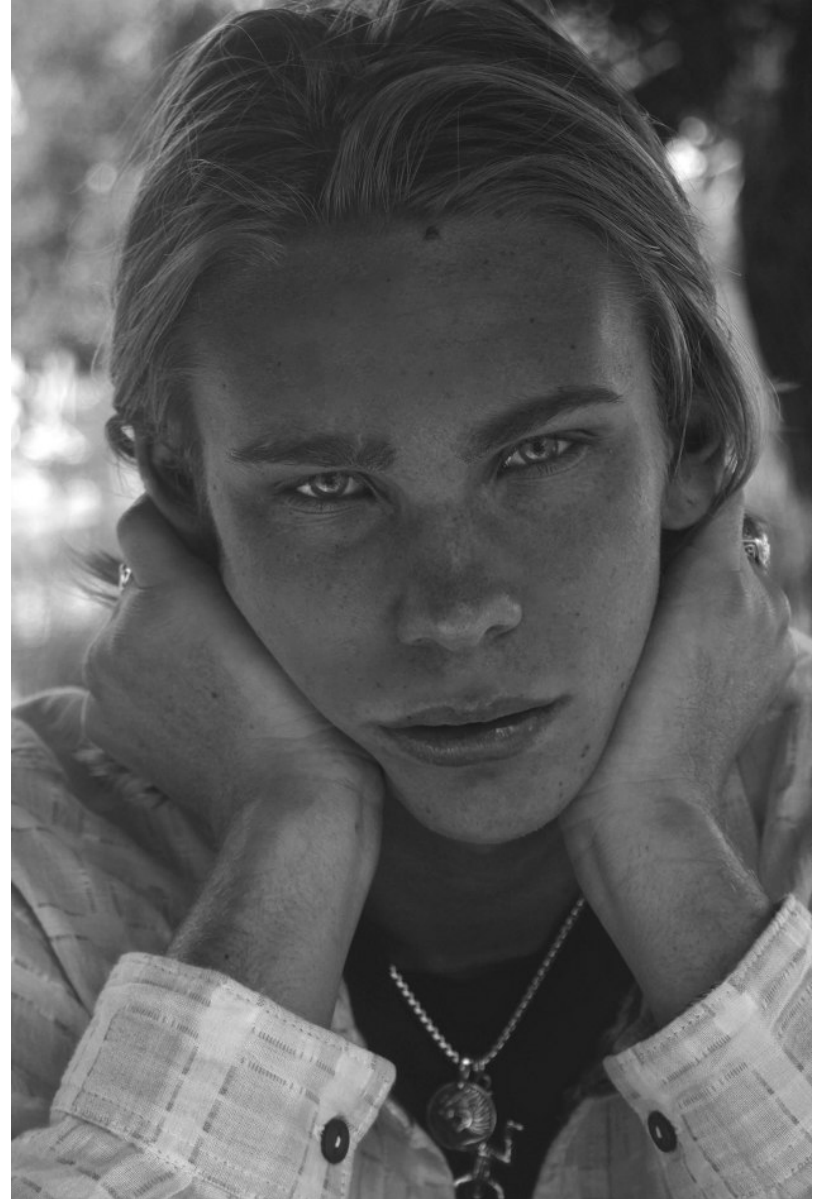

FENTON
MODEL MANAGEMENT

CHRISTOPHER S

Height: 6'3" Suit: 40 L Waist: 30.5" Inseam: 34" Shirt: 25.5&#x20; Shoes: 12 US Hair: Blonde Eyes: Blue

FENTON

MODEL MANAGEMENT

CHRISTOPHER S

Height: 6'3" Suit: 40 L Waist: 30.5" Inseam: 34" Shirt: 25.5â€³ Shoes: 12 US Hair: Blonde Eyes: Blue

FENTON
MODEL MANAGEMENT

CHRISTOPHER S

Height: 6'3" Suit: 40 L Waist: 30.5" Inseam: 34" Shirt: 25.5â€³ Shoes: 12 US Hair: Blonde Eyes: Blue

FENTON

MODEL MANAGEMENT

CHRISTOPHER S

Height: 6'3" Suit: 40 L Waist: 30.5" Inseam: 34" Shirt: 25.5&#x20; Shoes: 12 US Hair: Blonde Eyes: Blue

FENTON
MODEL MANAGEMENT

CHRISTOPHER S

Height: 6'3" Suit: 40 L Waist: 30.5" Inseam: 34" Shirt: 25.5&€ Shoes: 12 US Hair: Blonde Eyes: Blue

FENTON
MODEL MANAGEMENT

CHRISTOPHER S

Height: 6'3" Suit: 40 L Waist: 30.5" Inseam: 34" Shirt: 25.5â€³ Shoes: 12 US Hair: Blonde Eyes: Blue