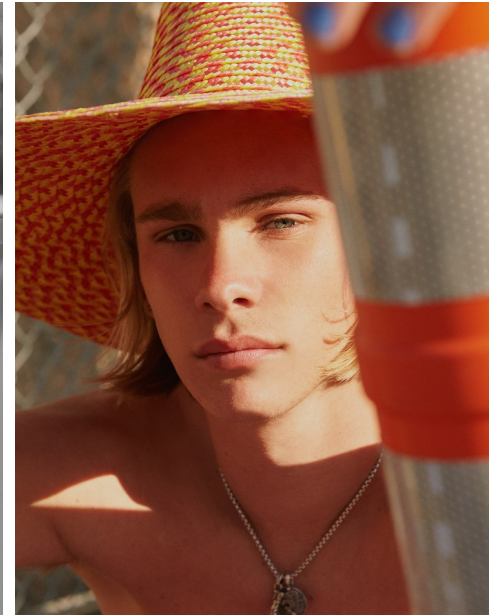

FENTON

MODEL MANAGEMENT

CHRISTOPHER S

Height: 6'3" Suit: 40 L Waist: 30.5" Inseam: 34" Shirt: 25.5â€³ Shoes: 12 US Hair: Blonde Eyes: Blue