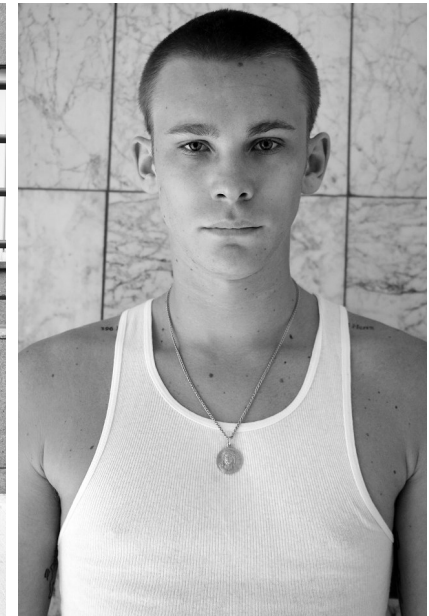

## CHRISTOPHER S

Height: 6'3" Suit: 40 L Waist: 30.5" Inseam: 34" Shirt: 25.5â€³ Shoes: 12 US Hair: Blonde Eyes: Blue

## CHRISTOPHER S

Height: 6'3" Suit: 40 L Waist: 30.5" Inseam: 34" Shirt: 25.5â€³ Shoes: 12 US Hair: Blonde Eyes: Blue

*FENTON*  
*MODEL MANAGEMENT*

*CHRISTOPHER S*

Height: 6'3" Suit: 40 L Waist: 30.5" Inseam: 34" Shirt: 25.5â€³ Shoes: 12 US Hair: Blonde Eyes: Blue