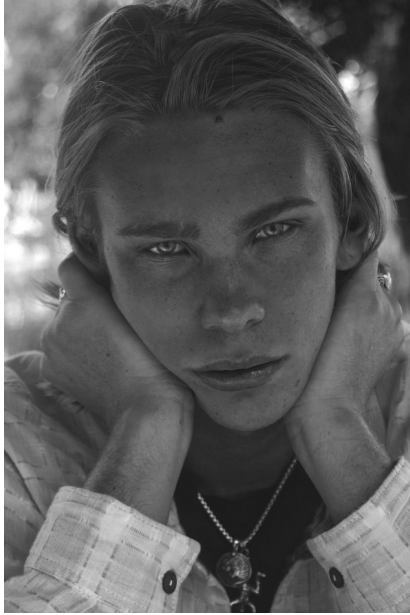

## CHRISTOPHER S

Height: 6'3" Suit: 40 L Waist: 30.5" Inseam: 34" Shirt: 25.5â€³ Shoes: 12 US Hair: Blonde Eyes: Blue

## CHRISTOPHER S

Height: 6'3" Suit: 40 L Waist: 30.5" Inseam: 34" Shirt: 25.5â€³ Shoes: 12 US Hair: Blonde Eyes: Blue

*FENTON*  
*MODEL MANAGEMENT*

*CHRISTOPHER S*

Height: 6'3" Suit: 40 L Waist: 30.5" Inseam: 34" Shirt: 25.5â€³ Shoes: 12 US Hair: Blonde Eyes: Blue