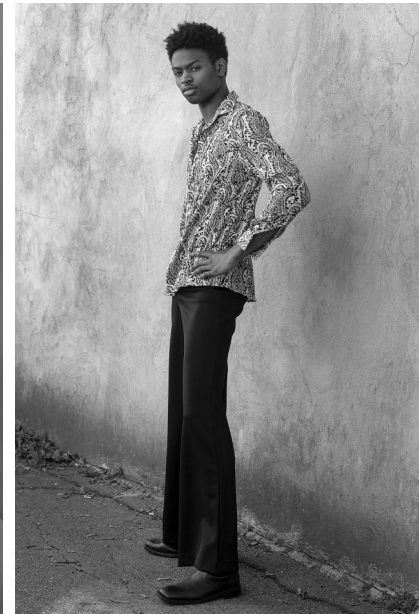

## MATTHEW WARD

Height: 6'2" Suit: 40 L Waist: 29" Inseam: 33" Shirt: 27â€³ Shoes: 11.5 US Hair: Black Eyes: Brown