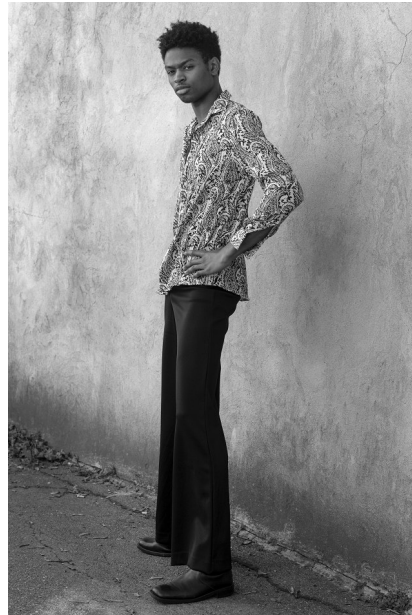

FENTON

MODEL MANAGEMENT

MATTHEW WARD

Height: 6'2" Suit: 40 L Waist: 29" Inseam: 33" Shirt: 27â€³ Shoes: 11.5 US Hair: Black Eyes: Brown

FENTON

MODEL MANAGEMENT

MATTHEW WARD

Height: 6'2" Suit: 40 L Waist: 29" Inseam: 33" Shirt: 27â€³ Shoes: 11.5 US Hair: Black Eyes: Brown

FENTON

MODEL MANAGEMENT

MATTHEW WARD

Height: 6'2" Suit: 40 L Waist: 29" Inseam: 33" Shirt: 27" Shoes: 11.5 US Hair: Black Eyes: Brown