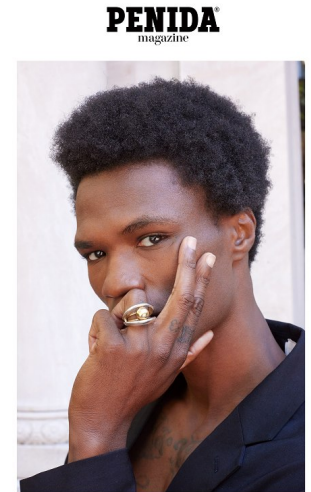

ZULU

Height: 6'3" Suit: 40 L Waist: 29" Inseam: 34" Shirt: 26â€³ Shoes: 10 US
Hair: Black Eyes: Brown

FENTON
MODEL MANAGEMENT

Fenton Model Management, 207 East 63rd Street, Suite 1W, New York, NY 10065.
212-758-9500 | www.fentonmodels.com