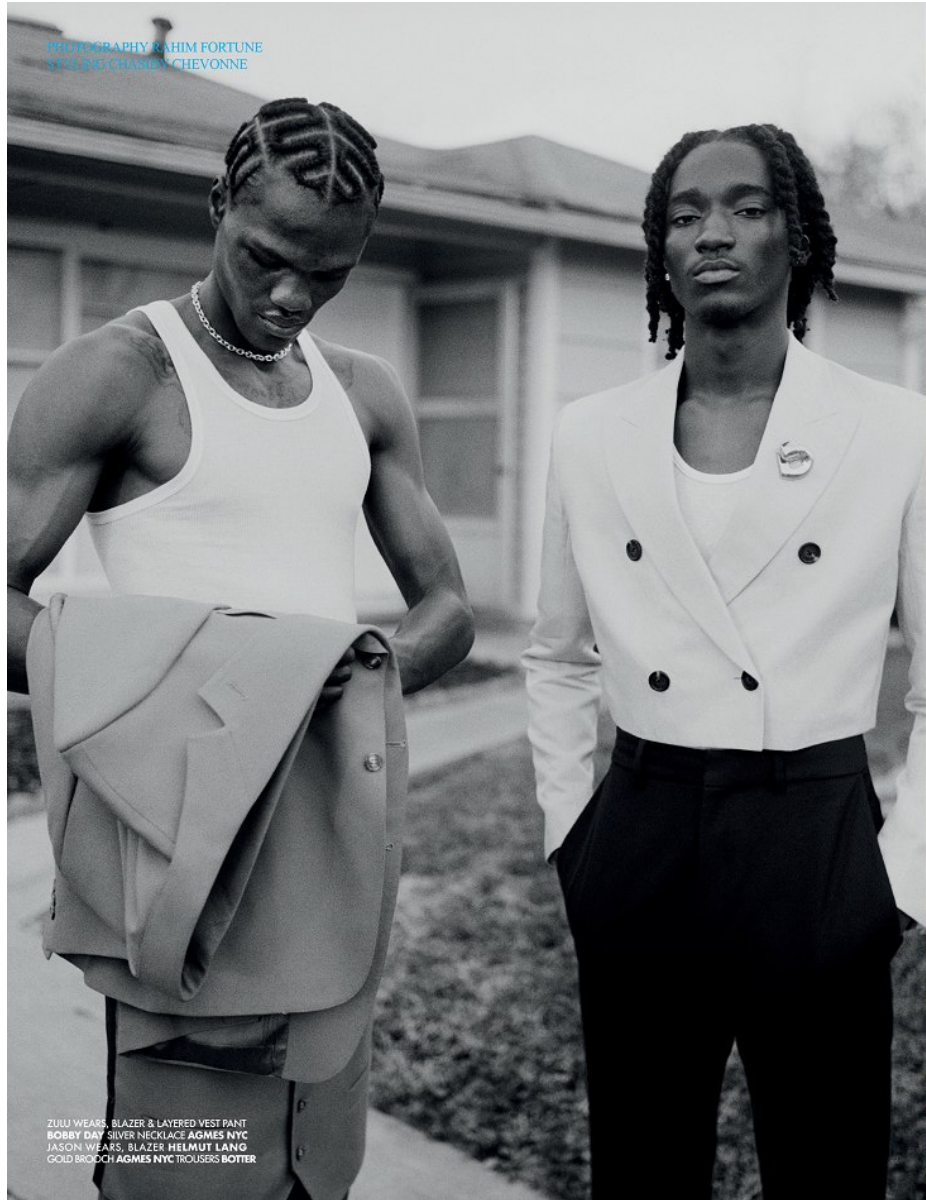

FENTON

MODEL MANAGEMENT

ZULU

Height: 6'3" Suit: 40 L Waist: 29" Inseam: 34" Shirt: 26â€³ Shoes: 10 US Hair: Black Eyes: Brown

FENTON

MODEL MANAGEMENT

ZULU

Height: 6'3" Suit: 40 L Waist: 29" Inseam: 34" Shirt: 26â€³ Shoes: 10 US Hair: Black Eyes: Brown

FENTON

MODEL MANAGEMENT

PENIDAMagazine

PENIDA[®]
magazine

ZULU

Height: 6'3" Suit: 40 L Waist: 29" Inseam: 34" Shirt: 26â€³ Shoes: 10 US Hair: Black Eyes: Brown

FENTON
MODEL MANAGEMENT

ZULU