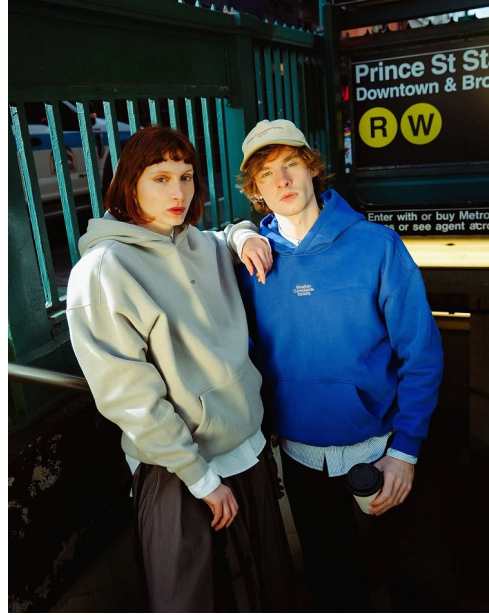

FENTON

MODEL MANAGEMENT

VIKTOR

Height: 6'1.5" Suit: 38 R Waist: 30" Shoes: 10 US Hair: Red Eyes: Blue

FENTON

MODEL MANAGEMENT

Satchi

SATCHI 沙驰
2021 AUTUMN/WINTER CAMPAIGN

VIKTOR

Height: 6'1.5" Suit: 38 R Waist: 30" Shoes: 10 US Hair: Red Eyes: Blue

FENTON

MODEL MANAGEMENT

VIKTOR

Height: 6'1.5" Suit: 38 R Waist: 30" Shoes: 10 US Hair: Red Eyes: Blue