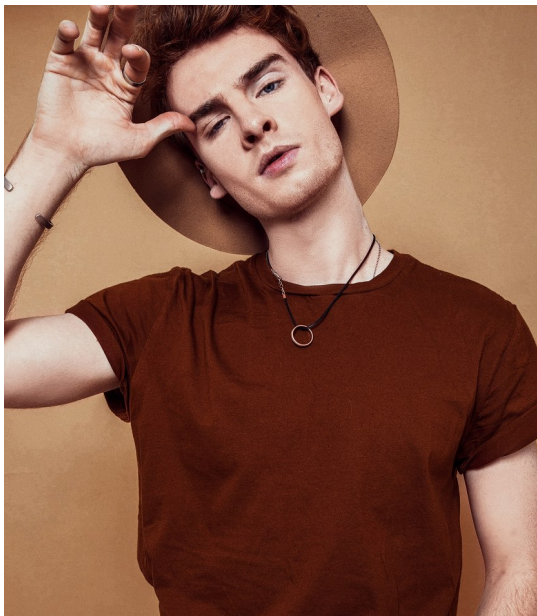

FENTON

MODEL MANAGEMENT

VIKTOR

Height: 6'1.5" Suit: 38 R Waist: 30" Shoes: 10 US Hair: Red Eyes: Blue

FENTON

MODEL MANAGEMENT

Satchi

SATCHI 沙驰
2021 AUTUMN/WINTER CAMPAIGN

VIKTOR

Height: 6'1.5" Suit: 38 R Waist: 30" Shoes: 10 US Hair: Red Eyes: Blue

FENTON

MODEL MANAGEMENT

VIKTOR

Height: 6'1.5" Suit: 38 R Waist: 30" Shoes: 10 US Hair: Red Eyes: Blue