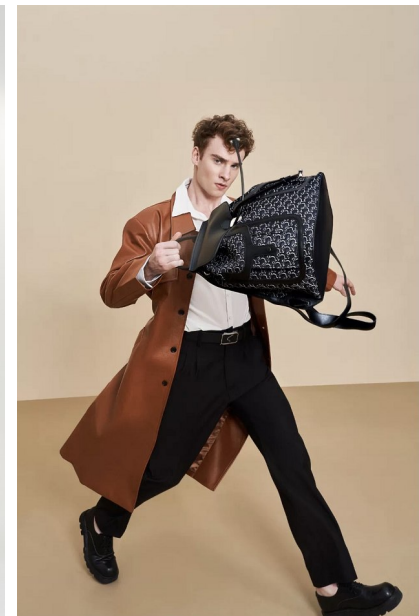

FENTON

MODEL MANAGEMENT

VIKTOR

Height: 6'1.5" Suit: 38 R Waist: 30" Shoes: 10 US Hair: Red Eyes: Blue

FENTON

MODEL MANAGEMENT

Satchi

SATCHI 沙驰
2021 AUTUMN/WINTER CAMPAIGN

VIKTOR

Height: 6'1.5" Suit: 38 R Waist: 30" Shoes: 10 US Hair: Red Eyes: Blue

FENTON

MODEL MANAGEMENT

VIKTOR

Height: 6'1.5" Suit: 38 R Waist: 30" Shoes: 10 US Hair: Red Eyes: Blue