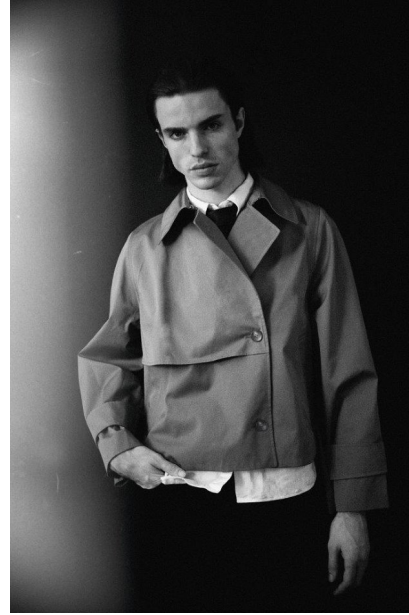

FENTON

MODEL MANAGEMENT

NATE

Height: 6'3" Suit: L Waist: 30" Inseam: 34" Shoes: 12 US Hair: Brown Eyes: Blue

FENTON

MODEL MANAGEMENT

NATE

Height: 6'3" Suit: L Waist: 30" Inseam: 34" Shoes: 12 US Hair: Brown Eyes: Blue