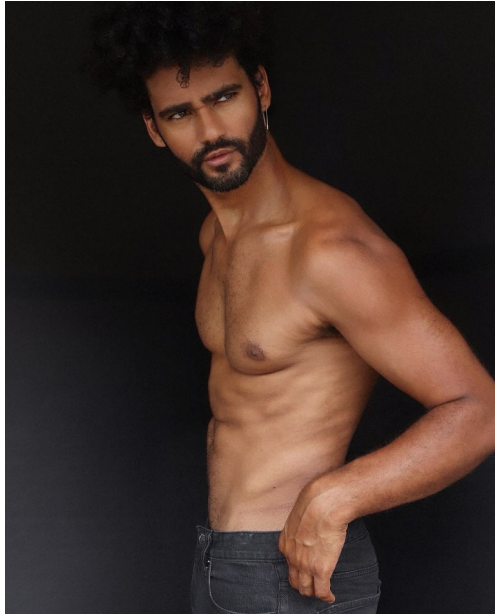

FENTON

MODEL MANAGEMENT

EDWIN

Height: 6'2" Suit: 40 R Waist: 30" Inseam: 32" Shirt: 25â€³ Shoes: 11 US Hair: Black Eyes: Brown

FENTON

MODEL MANAGEMENT

EDWIN

Height: 6'2" Suit: 40 R Waist: 30" Inseam: 32" Shirt: 25â€³ Shoes: 11 US Hair: Black Eyes: Brown

FENTON
MODEL MANAGEMENT

EDWIN

Height: 6'2" Suit: 40 R Waist: 30" Inseam: 32" Shirt: 25â€ Shoes: 11 US Hair: Black Eyes: Brown

FENTON

MODEL MANAGEMENT

EDWIN

Height: 6'2" Suit: 40 R Waist: 30" Inseam: 32" Shirt: 25 1/2" Shoes: 11 US Hair: Black Eyes: Brown