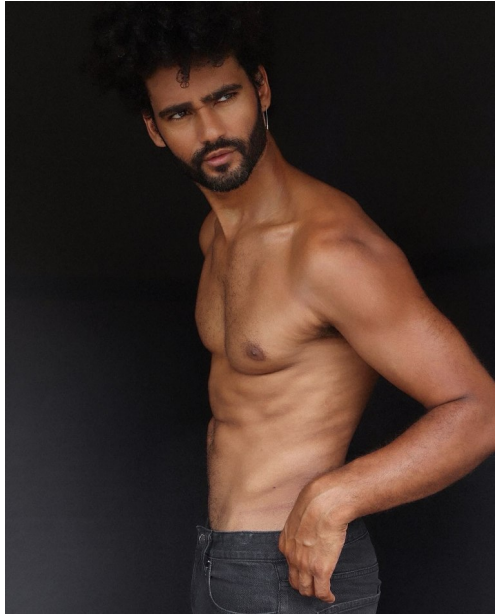

FENTON

MODEL MANAGEMENT

EDWIN

Height: 6'2" Suit: 40 R Waist: 30" Inseam: 32" Shirt: 25â€³ Shoes: 11 US Hair: Black Eyes: Brown

FENTON

MODEL MANAGEMENT

EDWIN

Height: 6'2" Suit: 40 R Waist: 30" Inseam: 32" Shirt: 25â€³ Shoes: 11 US Hair: Black Eyes: Brown

FENTON
MODEL MANAGEMENT

EDWIN

Height: 6'2" Suit: 40 R Waist: 30" Inseam: 32" Shirt: 25â€ Shoes: 11 US Hair: Black Eyes: Brown

FENTON

MODEL MANAGEMENT

EDWIN

Height: 6'2" Suit: 40 R Waist: 30" Inseam: 32" Shirt: 25 1/2" Shoes: 11 US Hair: Black Eyes: Brown