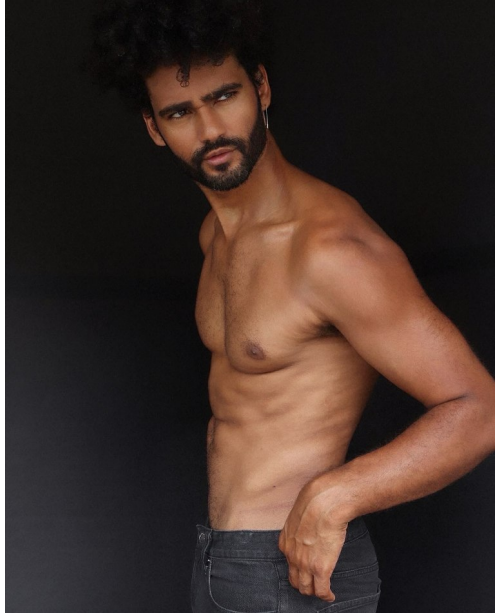

FENTON

MODEL MANAGEMENT

EDWIN

Height: 6'2" Suit: 40 R Waist: 30" Inseam: 32" Shirt: 25â€³ Shoes: 11 US Hair: Black Eyes: Brown

FENTON

MODEL MANAGEMENT

EDWIN

Height: 6'2" Suit: 40 R Waist: 30" Inseam: 32" Shirt: 25â€³ Shoes: 11 US Hair: Black Eyes: Brown

FENTON
MODEL MANAGEMENT

EDWIN

Height: 6'2" Suit: 40 R Waist: 30" Inseam: 32" Shirt: 25â€ Shoes: 11 US Hair: Black Eyes: Brown

FENTON

MODEL MANAGEMENT

EDWIN

Height: 6'2" Suit: 40 R Waist: 30" Inseam: 32" Shirt: 25 1/2" Shoes: 11 US Hair: Black Eyes: Brown