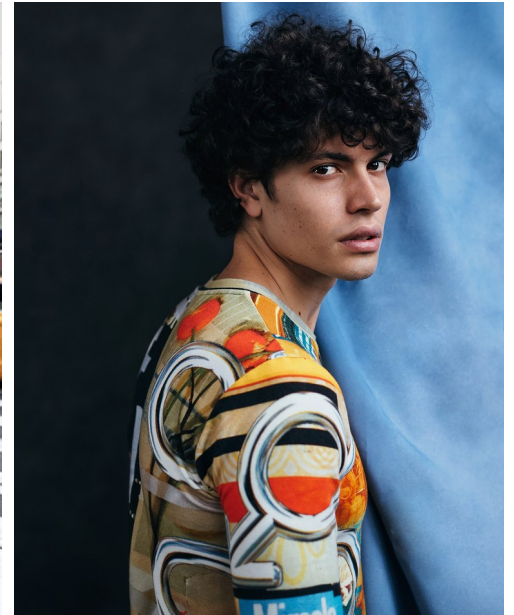

FENTON

MODEL MANAGEMENT

ANGELO

Height: 6'2" Suit: 40 L Waist: 30" Inseam: 34" Shirt: 27â€³ Shoes: 11 US Hair: Brown Eyes: Brown

FENTON

MODEL MANAGEMENT

Hair: Mads in Oslo
 Makeup: The Makeup Studio
 Photo: Lutz

Hair: Miranda Kurbank
 Photo: Brent Ryan

Photo: Miki Berkovitz Kladky

Photo: Miki Berkovitz Kladky

ANGELO

Height: 6'2" Suit: 40 L Waist: 30" Inseam: 34" Shirt: 27â€³ Shoes: 11 US Hair: Brown Eyes: Brown

FENTON

ANGELO

Height: 6'2" Suit: 40 L Waist: 30" Inseam: 34" Shirt: 27â€³ Shoes: 11 US Hair: Brown Eyes: Brown

FENTON

MODEL MANAGEMENT

ANGELO

Height: 6'2" Suit: 40 L Waist: 30" Inseam: 34" Shirt: 27â€ Shoes: 11 US Hair: Brown Eyes: Brown

FENTON

MODEL MANAGEMENT

ANGELO

Height: 6'2" Suit: 40 L Waist: 30" Inseam: 34" Shirt: 27â€³ Shoes: 11 US Hair: Brown Eyes: Brown

FENTON
MODEL MANAGEMENT

ANGELO

Height: 6'2" Suit: 40 L Waist: 30" Inseam: 34" Shirt: 27 1/2" Shoes: 11 US Hair: Brown Eyes: Brown