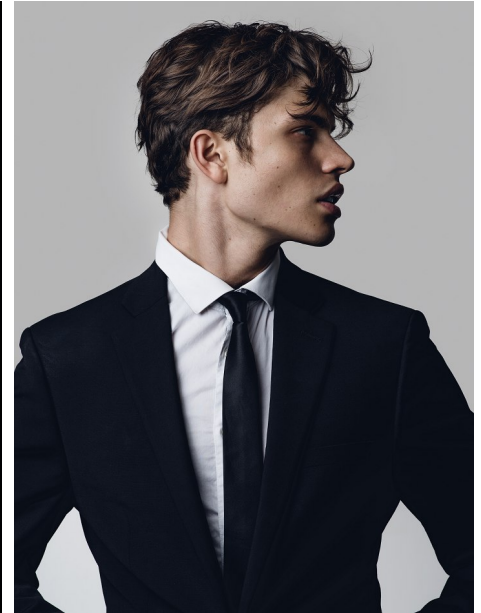

FENTON

MODEL MANAGEMENT

ANGELO

Height: 6'2" Suit: 40 L Waist: 30" Inseam: 34" Shirt: 27â€³ Shoes: 11 US Hair: Brown Eyes: Brown