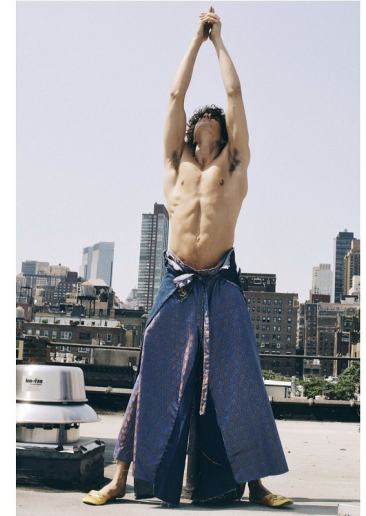

Photo: Miki Berkovitz Kladky

ANGELO

Height: 6'2" Suit: 40 L Waist: 30" Inseam: 34" Shirt: 27â€³ Shoes: 11 US Hair: Brown Eyes: Brown