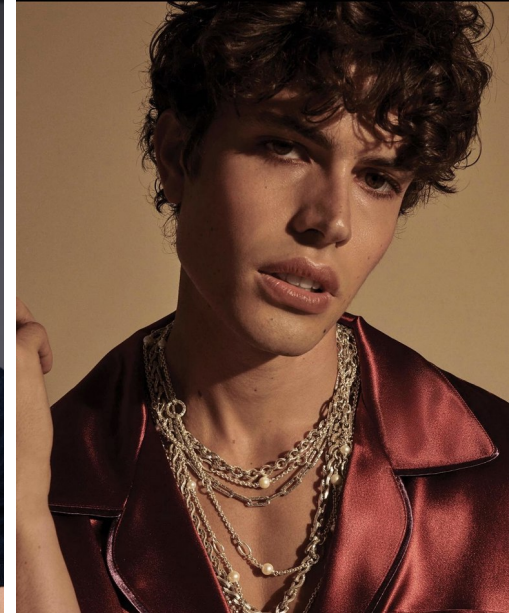

FENTON

MODEL MANAGEMENT

ANGELO

Height: 6'2" Suit: 40 L Waist: 30" Inseam: 34" Shirt: 27â€³ Shoes: 11 US Hair: Brown Eyes: Brown

FENTON

MODEL MANAGEMENT

Hair: Mads in Oslo
 Makeup: The Makeup Studio
 Photo: Lutz

Hair: Miranda Kurbank
 Photo: Brent Ryan

Photo: Miki Berkovitz Kladky

Photo: Miki Berkovitz Kladky

ANGELO

Height: 6'2" Suit: 40 L Waist: 30" Inseam: 34" Shirt: 27â€³ Shoes: 11 US Hair: Brown Eyes: Brown

FENTON