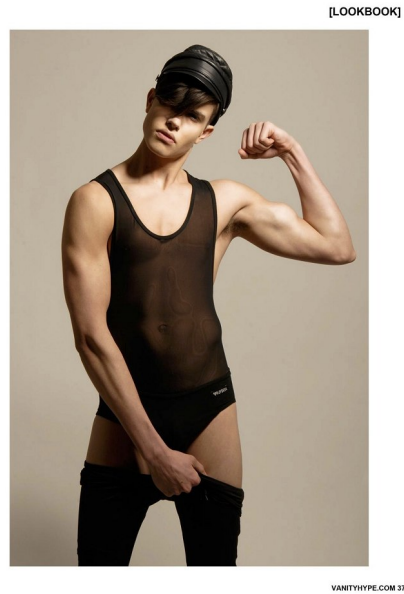

FENTON

MODEL MANAGEMENT

ANGELO

Height: 6'2" Suit: 40 L Waist: 30" Inseam: 34" Shirt: 27â€³ Shoes: 11 US Hair: Brown Eyes: Brown

FENTON

MODEL MANAGEMENT

Hair: Mads in Oslo
 Makeup: The Makeup Studio
 Photo: Lutz

Hair: Miranda Kurbank
 Photo: Brent Ryan

Photo: Miki Berkovitz Kladky

Photo: Miki Berkovitz Kladky

ANGELO

Height: 6'2" Suit: 40 L Waist: 30" Inseam: 34" Shirt: 27â€³ Shoes: 11 US Hair: Brown Eyes: Brown

FENTON

ANGELO

Height: 6'2" Suit: 40 L Waist: 30" Inseam: 34" Shirt: 27â€³ Shoes: 11 US Hair: Brown Eyes: Brown

FENTON

MODEL MANAGEMENT

ANGELO

Height: 6'2" Suit: 40 L Waist: 30" Inseam: 34" Shirt: 27â€ Shoes: 11 US Hair: Brown Eyes: Brown

FENTON

MODEL MANAGEMENT

ANGELO

Height: 6'2" Suit: 40 L Waist: 30" Inseam: 34" Shirt: 27â€³ Shoes: 11 US Hair: Brown Eyes: Brown

FENTON
MODEL MANAGEMENT

ANGELO

Height: 6'2" Suit: 40 L Waist: 30" Inseam: 34" Shirt: 27 1/2" Shoes: 11 US Hair: Brown Eyes: Brown