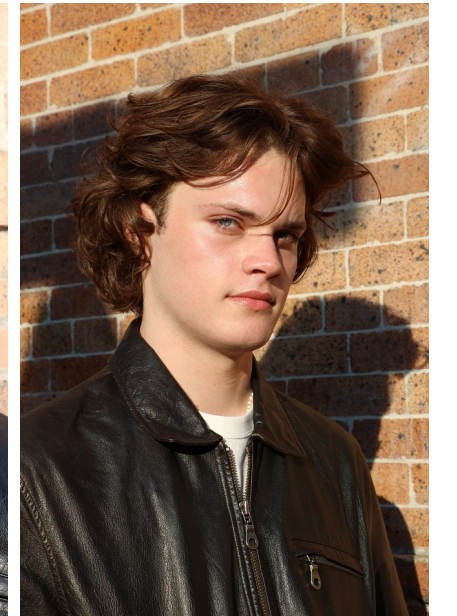

## MATTHEW L

Height: 6'2" Suit: 38 L Waist: 30" Inseam: 32" Shirt: 25â€³ Shoes: 12 US Hair: Brown Eyes: Blue