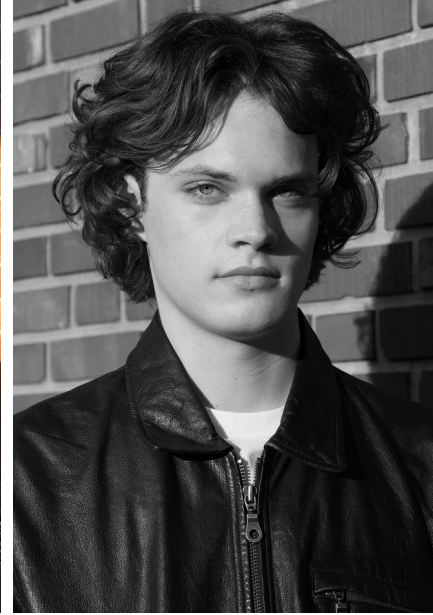

## MATTHEW L

Height: 6'2" Suit: 38 L Waist: 30" Inseam: 32" Shirt: 25â€³ Shoes: 12 US Hair: Brown Eyes: Blue