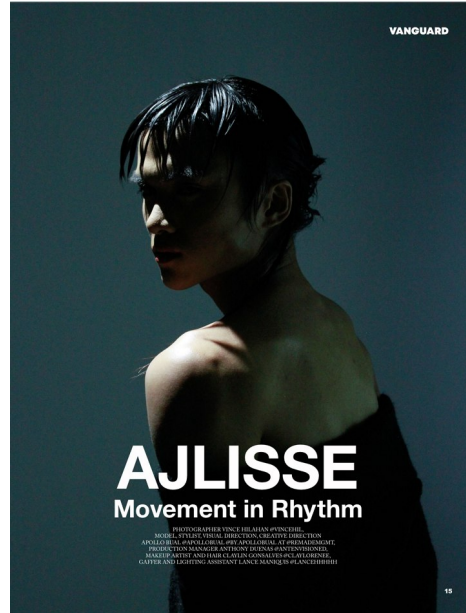

FENTON

MODEL MANAGEMENT

APOLLO

Height: 5'11" Suit: 36 R Waist: 26" Inseam: 31" Shirt: 25â€³ Shoes: 9.5 US Hair: Black Eyes: Brown