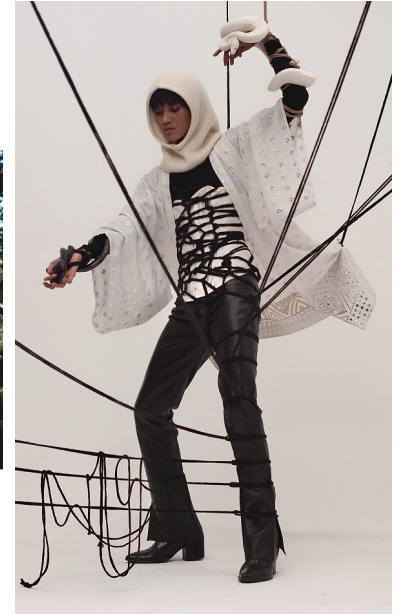

## APOLLO

Height: 5'11" Suit: 36 R Waist: 26" Inseam: 31" Shirt: 25â€³ Shoes: 9.5 US Hair: Black Eyes: Brown

## APOLLO

Height: 5'11" Suit: 36 R Waist: 26" Inseam: 31" Shirt: 25 1/2" Shoes: 9.5 US Hair: Black Eyes: Brown