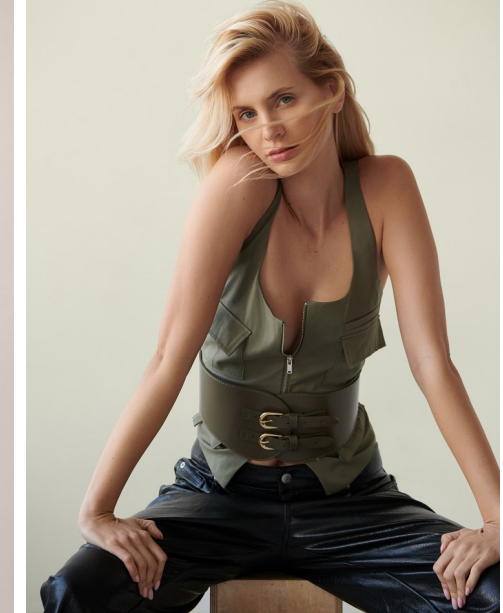

## ERIN CHRISTOFF

Height: 5'9" Dress: 2-4 US Bust: 32" Waist: 25.5" Hips: 34.5" Shoes: 9 US Hair: Blonde Eyes: Blue