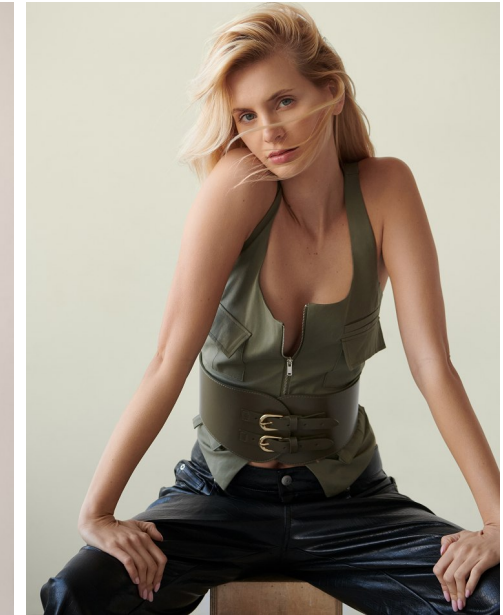

FENTON

MODEL MANAGEMENT

ERIN CHRISTOFF

Height: 5'9" Dress: 2-4 US Bust: 32" Waist: 25.5" Hips: 34.5" Shoes: 9 US Hair: Blonde Eyes: Blue

FENTON

MODEL MANAGEMENT

ERIN CHRISTOFF

Height: 5'9" Dress: 2-4 US Bust: 32" Waist: 25.5" Hips: 34.5" Shoes: 9 US Hair: Blonde Eyes: Blue

FENTON

MODEL MANAGEMENT

ERIN CHRISTOFF

Height: 5'9" Dress: 2-4 US Bust: 32" Waist: 25.5" Hips: 34.5" Shoes: 9 US Hair: Blonde Eyes: Blue