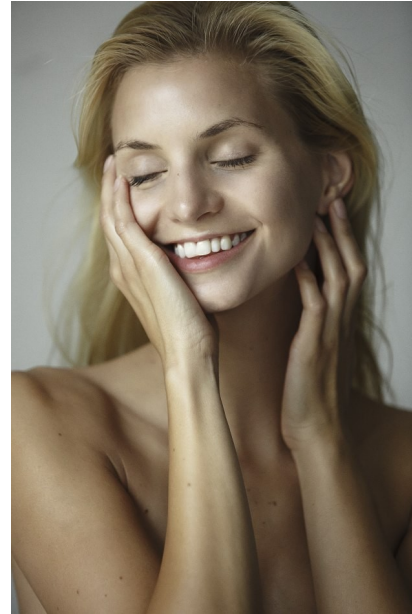

FENTON

MODEL MANAGEMENT

ERIN CHRISTOFF

Height: 5'9" Dress: 2-4 US Bust: 32" Waist: 25.5" Hips: 34.5" Shoes: 9 US Hair: Blonde Eyes: Blue