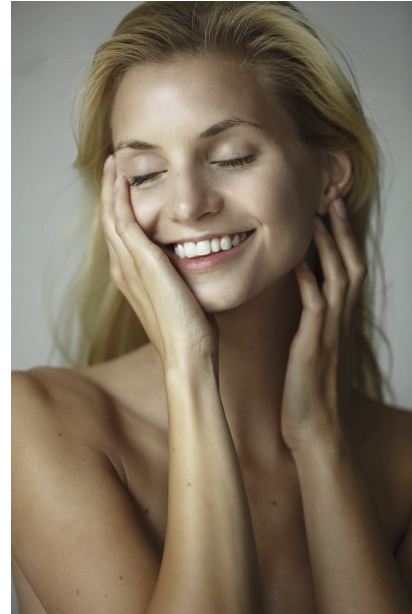

FENTON

MODEL MANAGEMENT

ERIN CHRISTOFF

Height: 5'9" Dress: 2-4 US Bust: 32" Waist: 25.5" Hips: 34.5" Shoes: 9 US Hair: Blonde Eyes: Blue

FENTON

MODEL MANAGEMENT

ERIN CHRISTOFF

Height: 5'9" Dress: 2-4 US Bust: 32" Waist: 25.5" Hips: 34.5" Shoes: 9 US Hair: Blonde Eyes: Blue