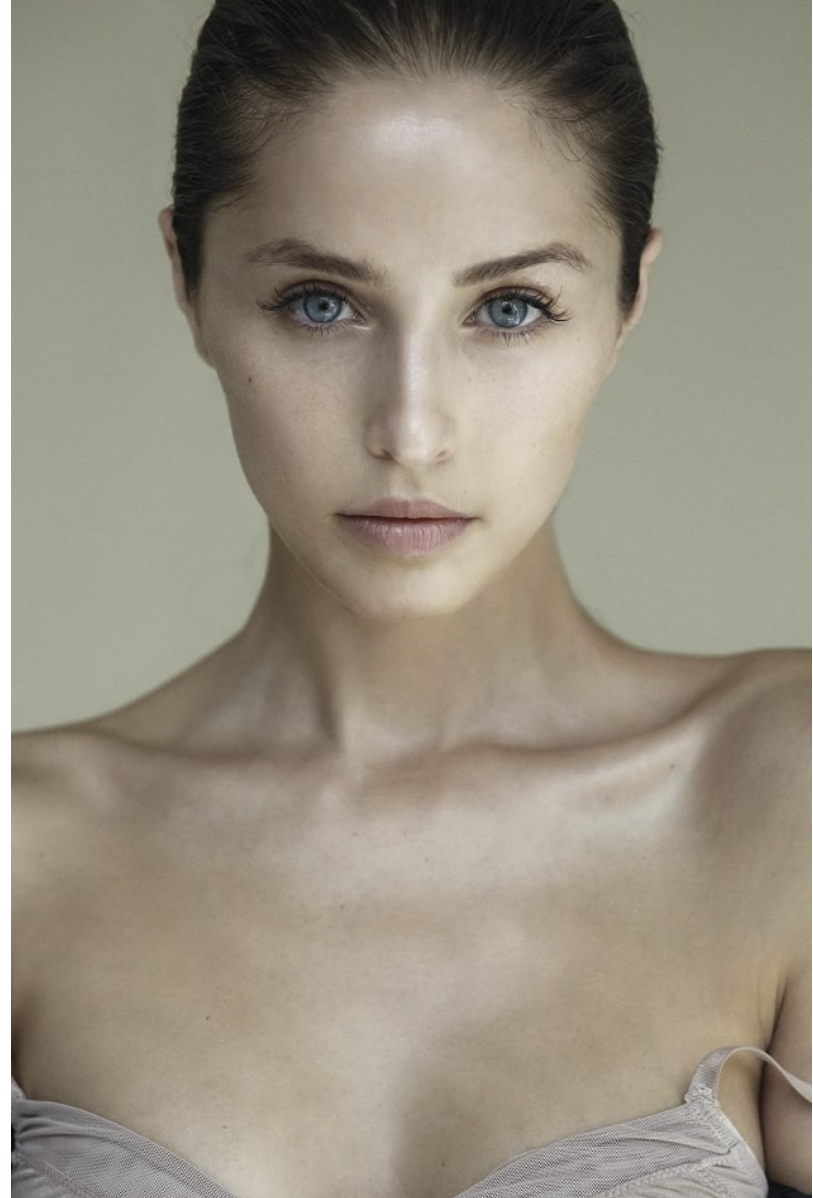

FENTON

MODEL MANAGEMENT

LENA COCO

Height: 5'9.5" Dress: 2-4 US Bust: 34" Waist: 23" Hips: 38" Shoes: 6.5 US Hair: Brown Eyes: Blue

FENTON

MODEL MANAGEMENT

LENA COCO

Height: 5'9.5" Dress: 2-4 US Bust: 34" Waist: 23" Hips: 38" Shoes: 6.5 US Hair: Brown Eyes: Blue