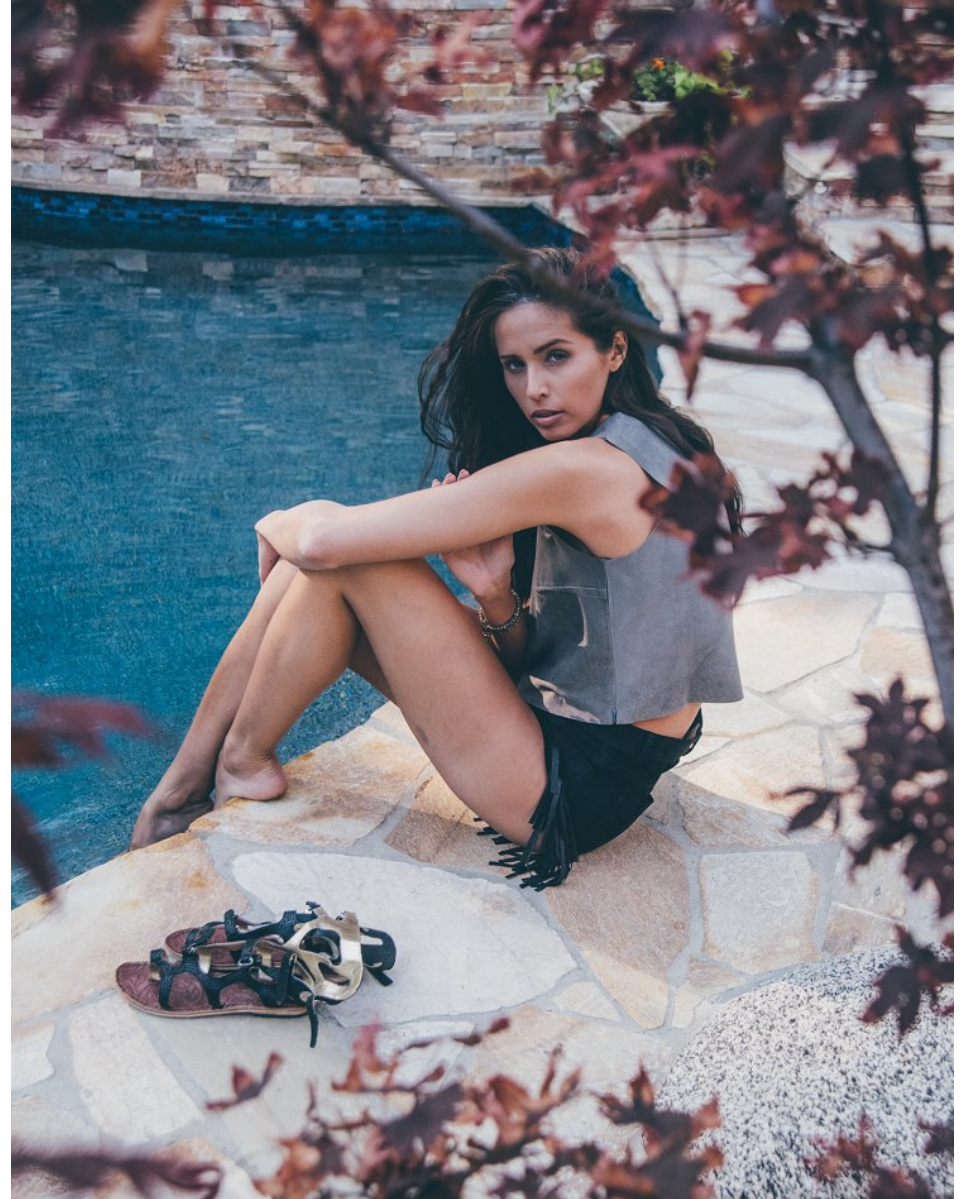

FENTON

MODEL MANAGEMENT

LENA COCO

Height: 5'9.5" Dress: 2-4 US Bust: 34" Waist: 23" Hips: 38" Shoes: 6.5 US Hair: Brown Eyes: Blue