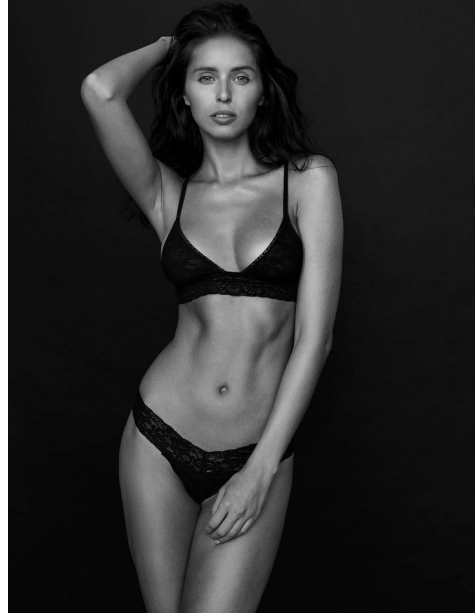

FENTON

MODEL MANAGEMENT

LENA COCO

Height: 5'9.5" Dress: 2-4 US Bust: 34" Waist: 23" Hips: 38" Shoes: 6.5 US Hair: Brown Eyes: Blue

FENTON

MODEL MANAGEMENT

LENA COCO

Height: 5'9.5" Dress: 2-4 US Bust: 34" Waist: 23" Hips: 38" Shoes: 6.5 US Hair: Brown Eyes: Blue