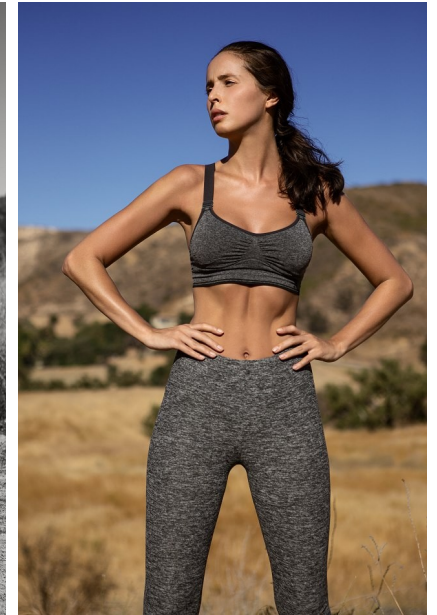

FENTON

MODEL MANAGEMENT

LENA COCO

Height: 5'9.5" Dress: 2-4 US Bust: 34" Waist: 23" Hips: 38" Shoes: 6.5 US Hair: Brown Eyes: Blue

FENTON

MODEL MANAGEMENT

LENA COCO

Height: 5'9.5" Dress: 2-4 US Bust: 34" Waist: 23" Hips: 38" Shoes: 6.5 US Hair: Brown Eyes: Blue