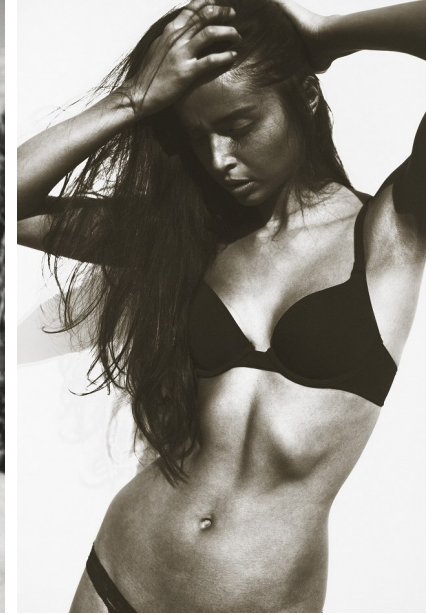

FENTON

MODEL MANAGEMENT

LENA COCO

Height: 5'9.5" Dress: 2-4 US Bust: 34" Waist: 23" Hips: 38" Shoes: 6.5 US Hair: Brown Eyes: Blue

FENTON

MODEL MANAGEMENT

LENA COCO

Height: 5'9.5" Dress: 2-4 US Bust: 34" Waist: 23" Hips: 38" Shoes: 6.5 US Hair: Brown Eyes: Blue