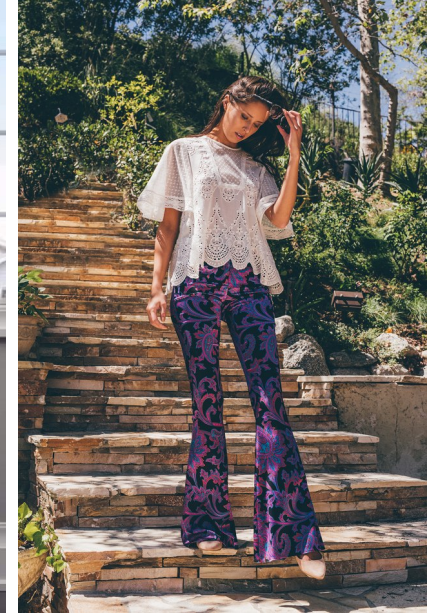

FENTON

MODEL MANAGEMENT

LENA COCO

Height: 5'9.5" Dress: 2-4 US Bust: 34" Waist: 23" Hips: 38" Shoes: 6.5 US Hair: Brown Eyes: Blue

FENTON

MODEL MANAGEMENT

LENA COCO

Height: 5'9.5" Dress: 2-4 US Bust: 34" Waist: 23" Hips: 38" Shoes: 6.5 US Hair: Brown Eyes: Blue