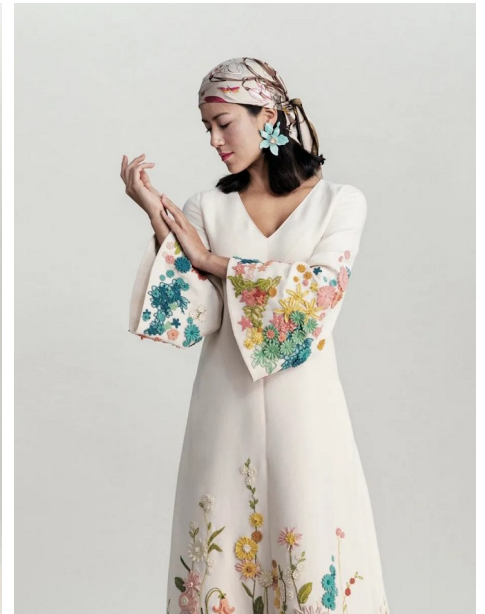

FENTON

MODEL MANAGEMENT

GABRIELA ENDO

Height: 5'9" Dress: 2-4 US Bust: 32" Waist: 25" Hips: 36" Shoes: 8.5 US Hair: Dark Brown Eyes: Brown

FENTON

MODEL MANAGEMENT

GABRIELA ENDO

Height: 5'9" Dress: 2-4 US Bust: 32" Waist: 25" Hips: 36" Shoes: 8.5 US Hair: Dark Brown Eyes: Brown