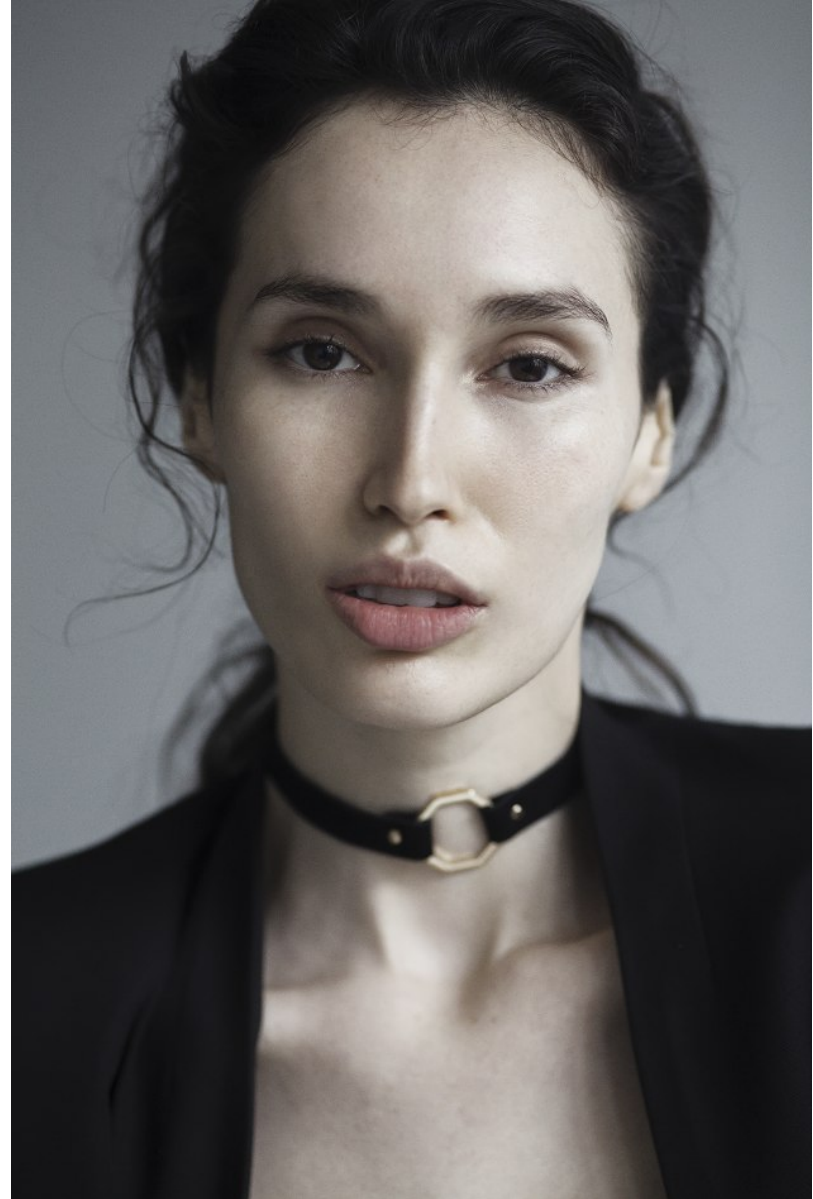

FENTON
MODEL MANAGEMENT

KARINA VILLA

Height: 5'10" Dress: 2 US Bust: 32" Waist: 25" Hips: 35" Shoes: 8 US Hair: Brunette Eyes: Brown