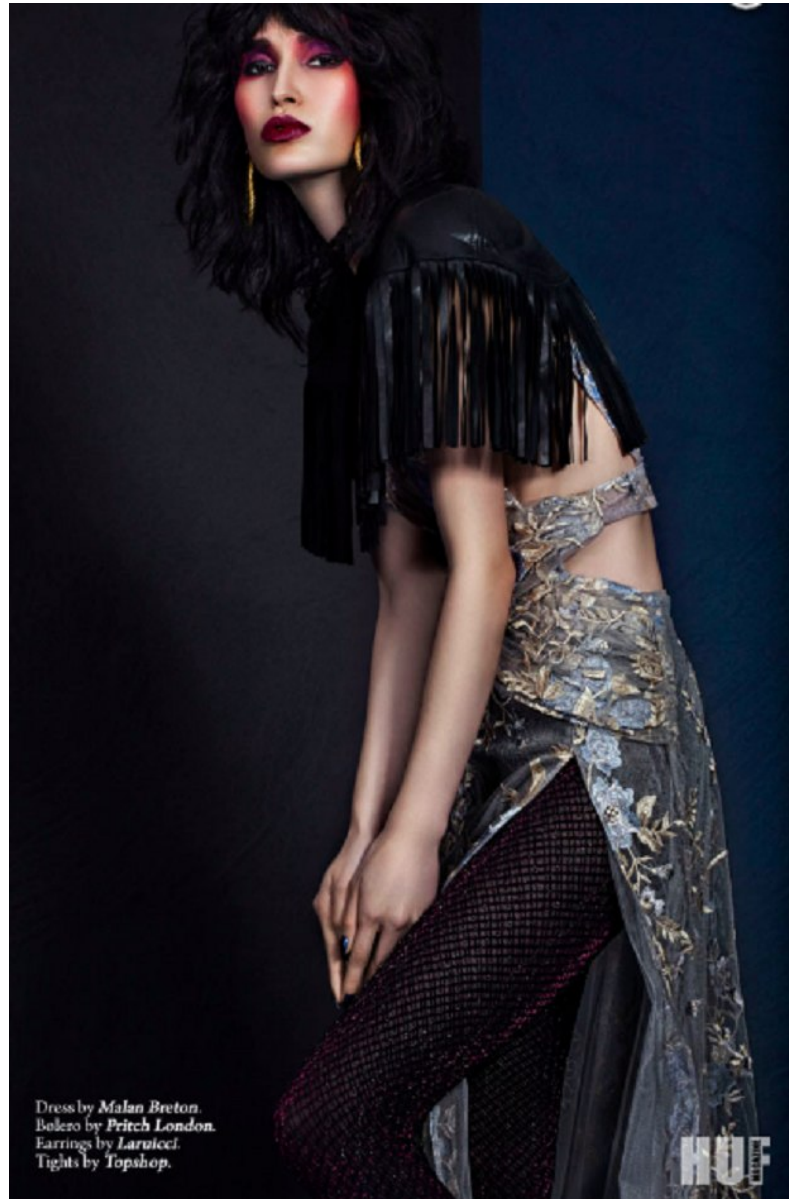

FENTON

MODEL MANAGEMENT

KARINA VILLA

Height: 5'10" Dress: 2 US Bust: 32" Waist: 25" Hips: 35" Shoes: 8 US Hair: Brunette Eyes: Brown