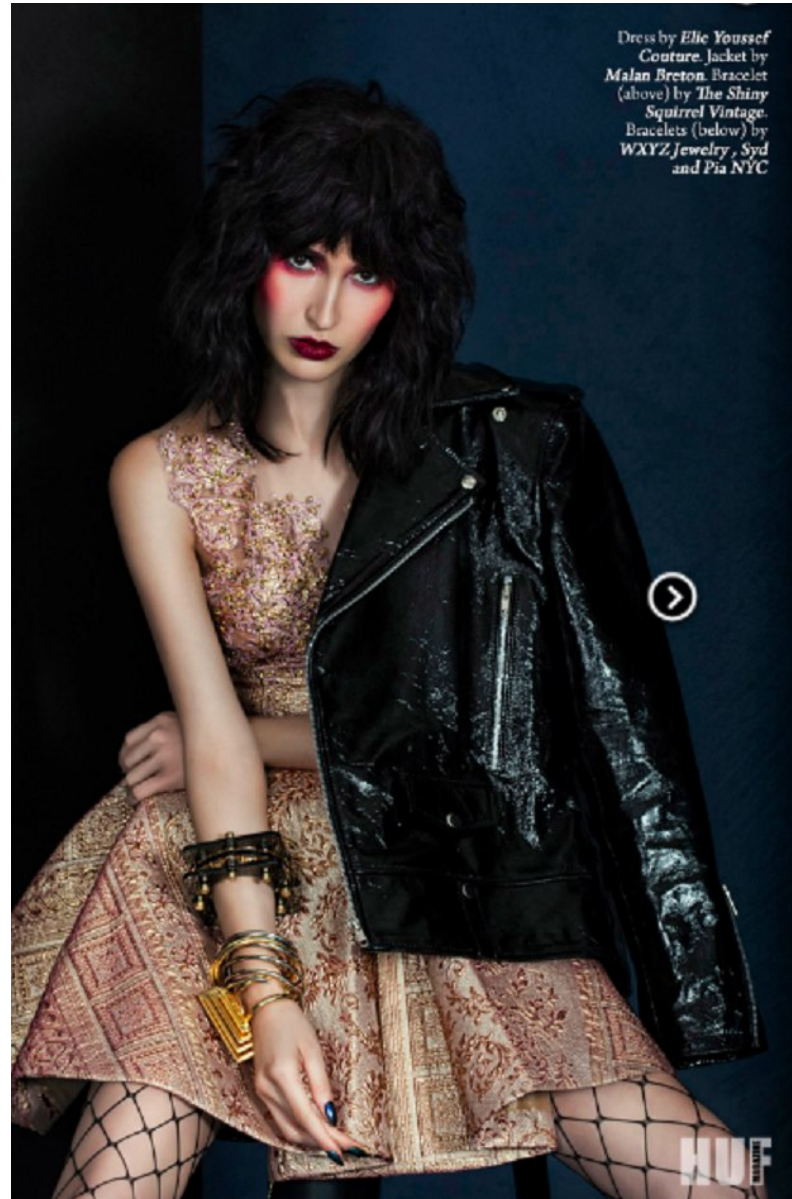

FENTON

MODEL MANAGEMENT

KARINA VILLA

Height: 5'10" Dress: 2 US Bust: 32" Waist: 25" Hips: 35" Shoes: 8 US Hair: Brunette Eyes: Brown