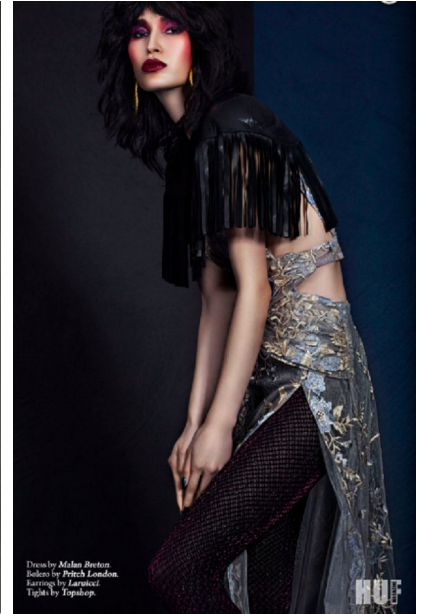

FENTON

MODEL MANAGEMENT

KARINA VILLA

Height: 5'10" Dress: 2-4 US Bust: 32" Waist: 25" Hips: 35" Shoes: 8 US Hair: Brunette Eyes: Brown