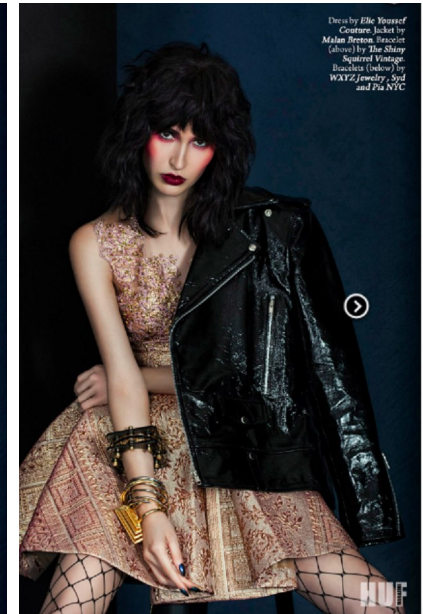

FENTON

MODEL MANAGEMENT

KARINA VILLA

Height: 5'10" Dress: 2 US Bust: 32" Waist: 25" Hips: 35" Shoes: 8 US Hair: Brunette Eyes: Brown

FENTON

MODEL MANAGEMENT

KARINA VILLA

Height: 5'10" Dress: 2 US Bust: 32" Waist: 25" Hips: 35" Shoes: 8 US Hair: Brunette Eyes: Brown