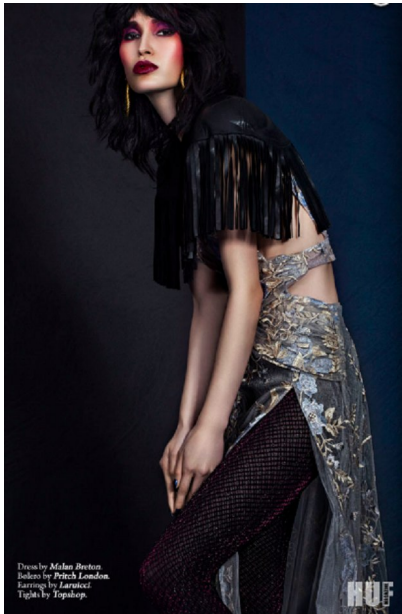

FENTON

MODEL MANAGEMENT

KARINA VILLA

Height: 5'10" Dress: 2 US Bust: 32" Waist: 25" Hips: 35" Shoes: 8 US Hair: Brunette Eyes: Brown

FENTON

MODEL MANAGEMENT

KARINA VILLA

Height: 5'10" Dress: 2 US Bust: 32" Waist: 25" Hips: 35" Shoes: 8 US Hair: Brunette Eyes: Brown