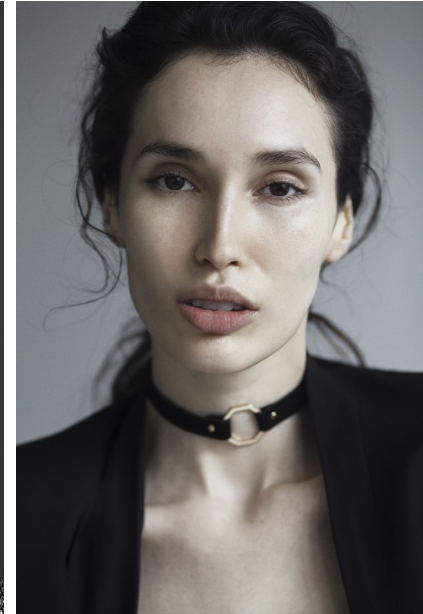

FENTON

MODEL MANAGEMENT

KARINA VILLA

Height: 5'10" Dress: 2 US Bust: 32" Waist: 25" Hips: 35" Shoes: 8 US Hair: Brunette Eyes: Brown

FENTON

MODEL MANAGEMENT

KARINA VILLA

Height: 5'10" Dress: 2 US Bust: 32" Waist: 25" Hips: 35" Shoes: 8 US Hair: Brunette Eyes: Brown