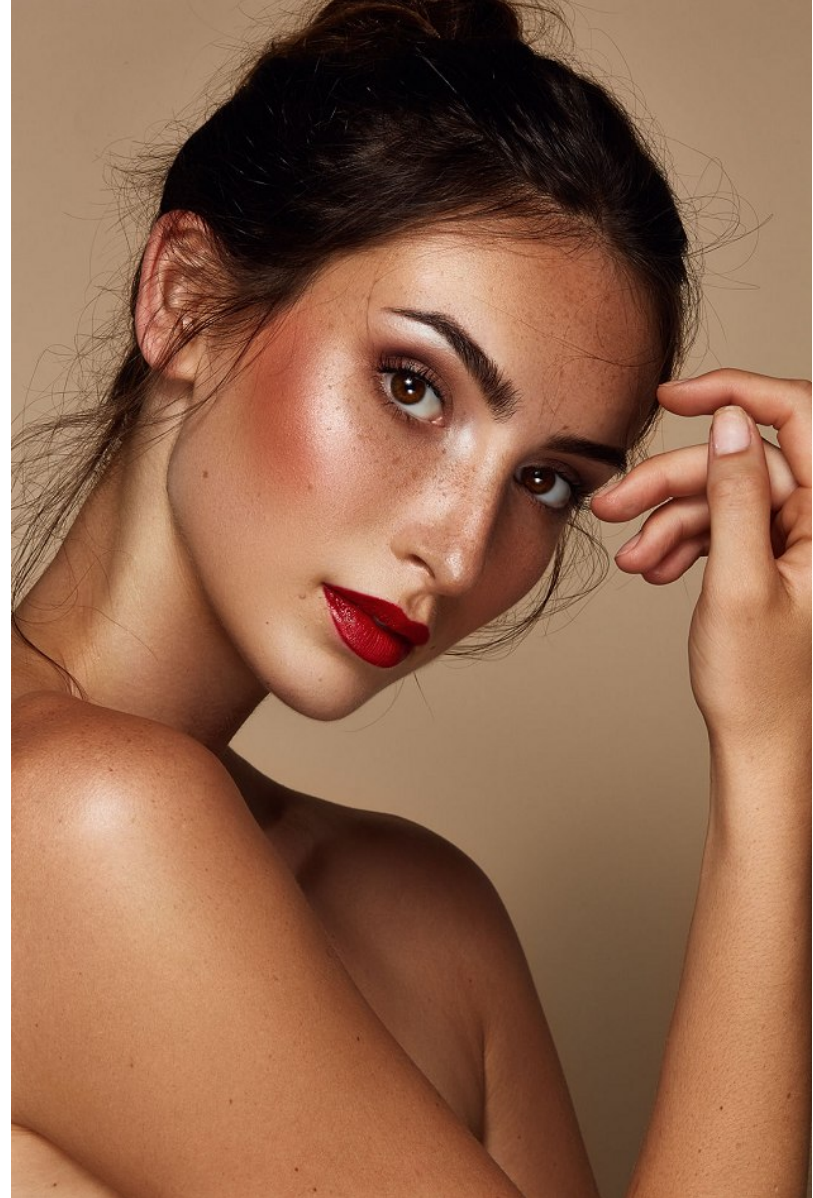

FENTON
MODEL MANAGEMENT

MAGGIE J

Height: 5'11" Dress: 2-4 US Bust: 32" Waist: 24.5" Hips: 35" Shoes: 8.5 US Hair: Brown Eyes: Brown