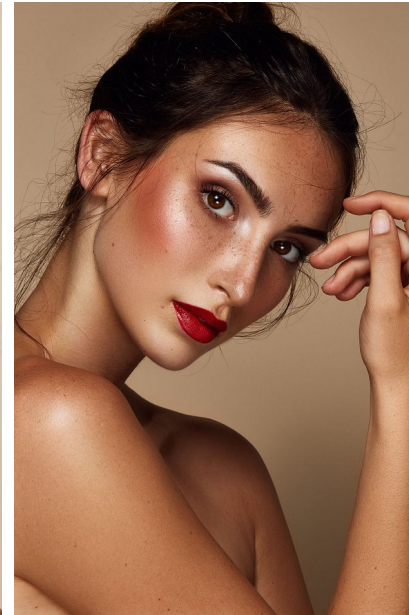

FENTON

MODEL MANAGEMENT

MAGGIE J

Height: 5'11" Dress: 2-4 US Bust: 32" Waist: 24.5" Hips: 35" Shoes: 8.5 US Hair: Brown Eyes: Brown

FENTON

MODEL MANAGEMENT

MAGGIE J

Height: 5'11" Dress: 2-4 US Bust: 32" Waist: 24.5" Hips: 35" Shoes: 8.5 US Hair: Brown Eyes: Brown

FENTON
MODEL MANAGEMENT

MAGGIE J

Height: 5'11" Dress: 2-4 US Bust: 32" Waist: 24.5" Hips: 35" Shoes: 8.5 US Hair: Brown Eyes: Brown