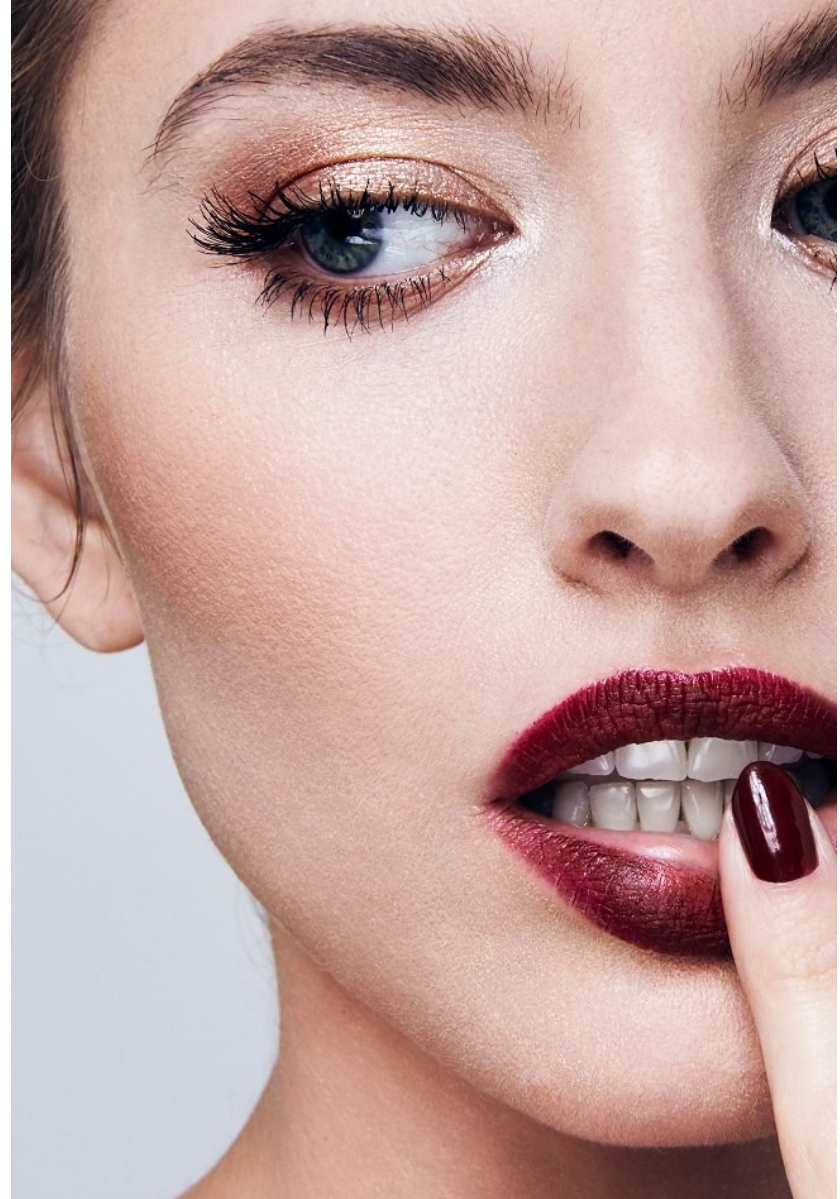

FENTON
MODEL MANAGEMENT

MADELEINE

Height: 5'8" Dress: 2 US Bust: 34" Waist: 25" Hips: 35" Shoes: 8 US Hair: Blonde Eyes: Blue/Green