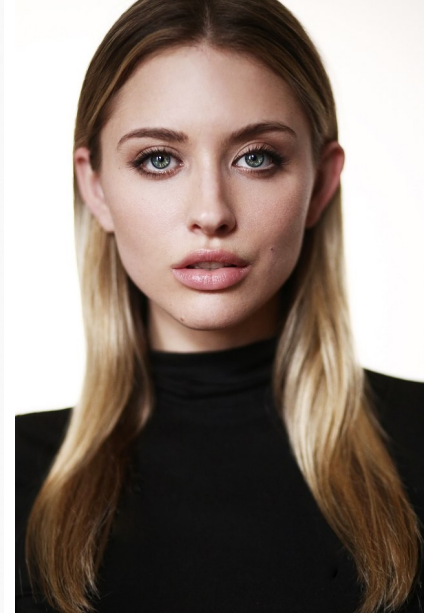

FENTON

MODEL MANAGEMENT

MADELEINE

Height: 5'8" Dress: 2 US Bust: 34" Waist: 25" Hips: 35" Shoes: 8 US Hair: Blonde Eyes: Blue/Green

FENTON

MODEL MANAGEMENT

MADELEINE

Height: 5'8" Dress: 2 US Bust: 34" Waist: 25" Hips: 35" Shoes: 8 US Hair: Blonde Eyes: Blue/Green