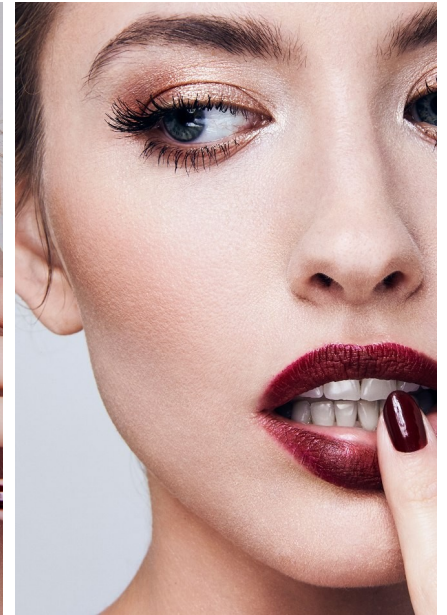

FENTON

MODEL MANAGEMENT

MADELEINE

Height: 5'8" Dress: 2 US Bust: 34" Waist: 25" Hips: 35" Shoes: 8 US Hair: Blonde Eyes: Blue/Green

FENTON

MODEL MANAGEMENT

MADELEINE

Height: 5'8" Dress: 2 US Bust: 34" Waist: 25" Hips: 35" Shoes: 8 US Hair: Blonde Eyes: Blue/Green