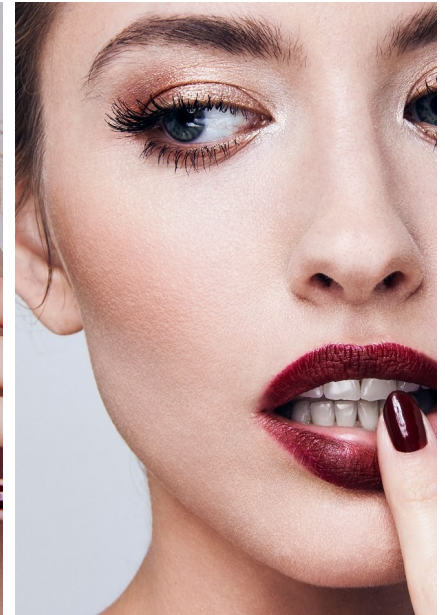

FENTON

MODEL MANAGEMENT

MADELEINE

Height: 5'8" Dress: 2 US Bust: 34" Waist: 25" Hips: 35" Shoes: 8 US Hair: Blonde Eyes: Blue/Green

FENTON

MODEL MANAGEMENT

MADELEINE

Height: 5'8" Dress: 2 US Bust: 34" Waist: 25" Hips: 35" Shoes: 8 US Hair: Blonde Eyes: Blue/Green