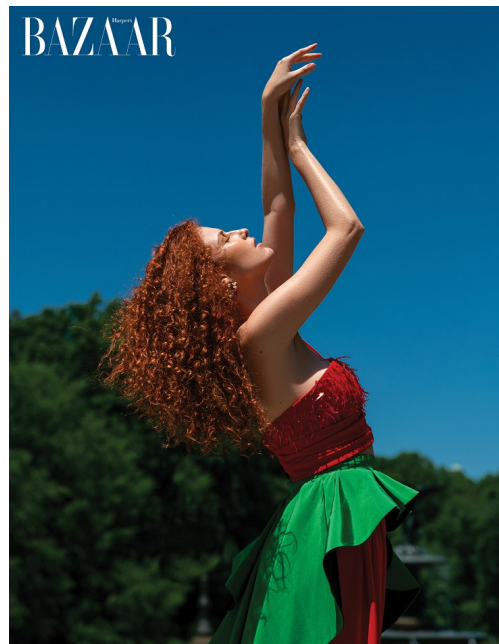

ELAINE

Height: 5'8.5" Dress: 4 US Bust: 35" Waist: 26" Hips: 36" Shoes: 8 US
Hair: Red Eyes: Brown

FENTON
MODEL MANAGEMENT

Fenton Model Management, 207 East 63rd Street, Suite 1W, New York, NY 10065.
212-758-9500 | www.fentonmodels.com