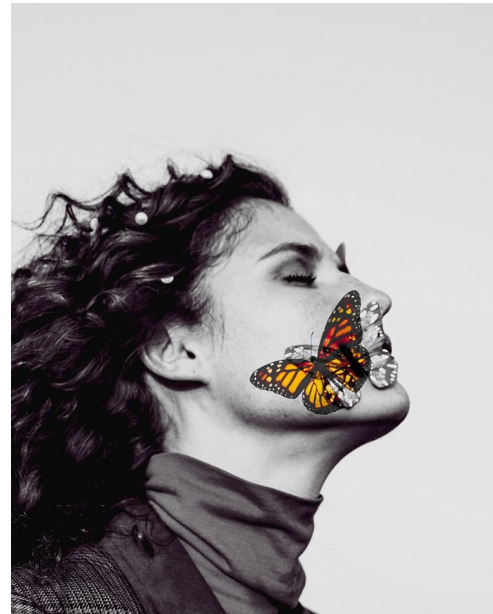

FENTON

MODEL MANAGEMENT

ELAINE

Height: 5'8.5" Dress: 4 US Bust: 35" Waist: 26" Hips: 36" Shoes: 8 US Hair: Red Eyes: Brown

FENTON

MODEL MANAGEMENT

ELAINE

Height: 5'8.5" Dress: 4 US Bust: 35" Waist: 26" Hips: 36" Shoes: 8 US Hair: Red Eyes: Brown