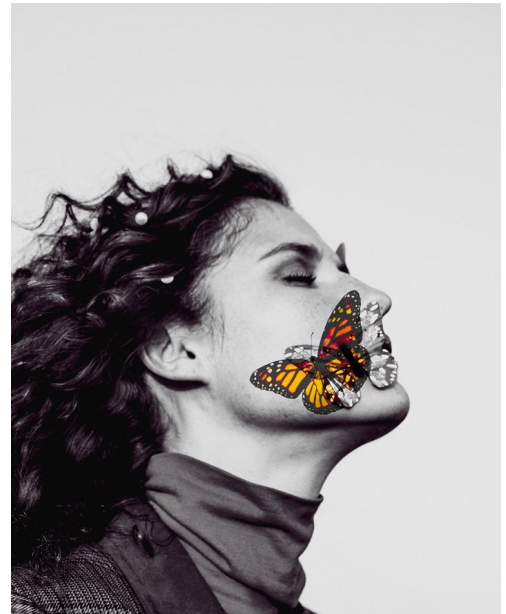

FENTON

MODEL MANAGEMENT

ELAINE

Height: 5'8.5" Dress: 4 US Bust: 35" Waist: 26" Hips: 36" Shoes: 8 US Hair: Red Eyes: Brown

FENTON

MODEL MANAGEMENT

ELAINE

Height: 5'8.5" Dress: 4 US Bust: 35" Waist: 26" Hips: 36" Shoes: 8 US Hair: Red Eyes: Brown

FENTON

MODEL MANAGEMENT

ELAINE

Height: 5'8.5" Dress: 4 US Bust: 35" Waist: 26" Hips: 36" Shoes: 8 US Hair: Red Eyes: Brown