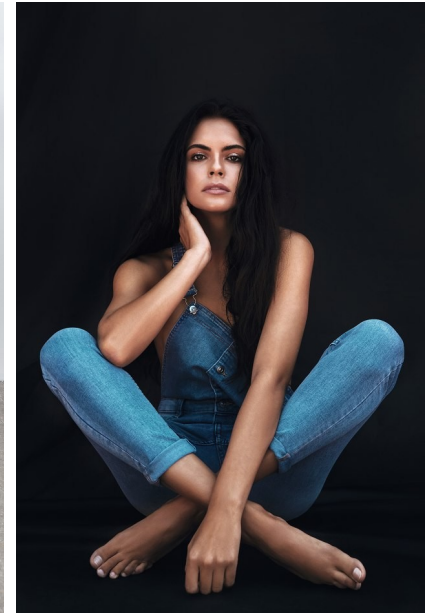

FENTON

MODEL MANAGEMENT

NATASHA

Height: 5'8" Dress: 2-4 US Bust: 34" Waist: 26.5" Hips: 35.5" Shoes: 9 US Hair: Dark Brown Eyes: Green

FENTON

MODEL MANAGEMENT

NATASHA

Height: 5'8" Dress: 2-4 US Bust: 34" Waist: 26.5" Hips: 35.5" Shoes: 9 US Hair: Dark Brown Eyes: Green

FENTON
MODEL MANAGEMENT

NATASHA

Height: 5'8" Dress: 2-4 US Bust: 34" Waist: 26.5" Hips: 35.5" Shoes: 9 US Hair: Dark Brown Eyes: Green