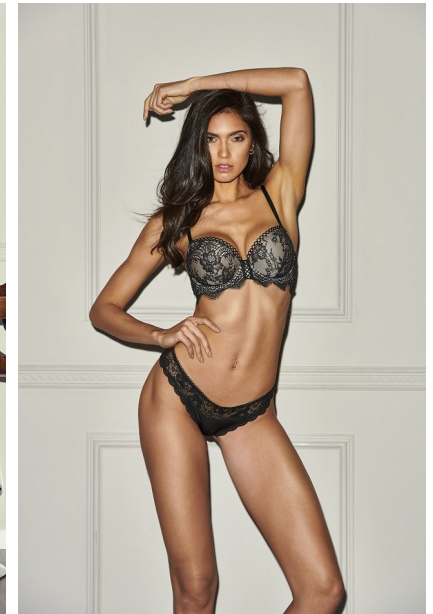

FENTON

MODEL MANAGEMENT

RAFAELLY

Height: 5'11" Dress: 2-4 US Bust: 34" Waist: 26" Hips: 37.5" Shoes: 9 US Hair: Brown Eyes: Brown