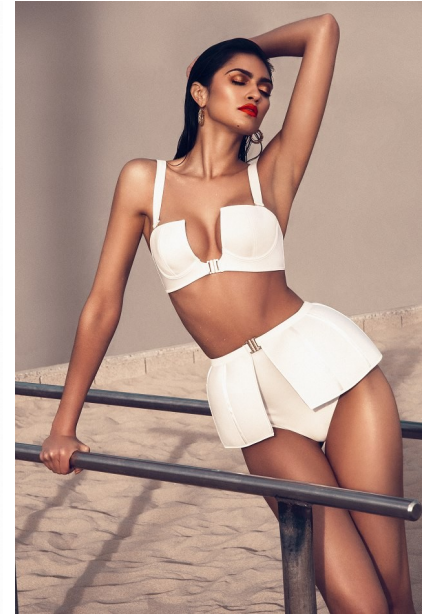

## RAFAELLY

Height: 5'11" Dress: 2-4 US Bust: 34" Waist: 26" Hips: 37.5" Shoes: 9 US Hair: Brown Eyes: Brown