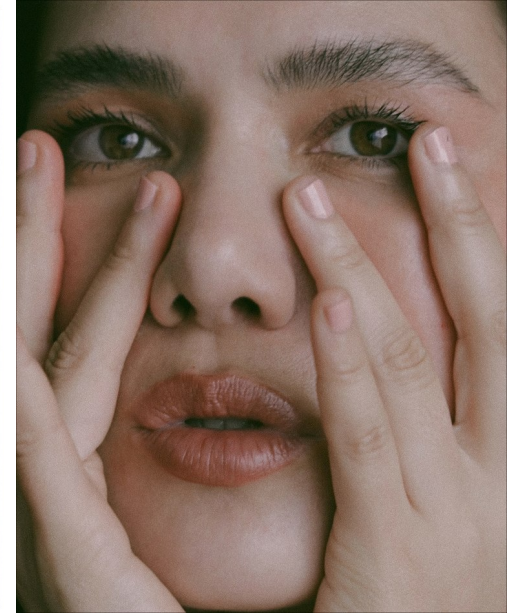

FENTON

MODEL MANAGEMENT

DYLANA

Height: 5'11" Dress: 6 US Bust: 34" Waist: 30.5" Hips: 37" Shoes: 10.5 US Hair: Brown Eyes: Brown

FENTON

MODEL MANAGEMENT

DYLANA

Height: 5'11" Dress: 6 US Bust: 34" Waist: 30.5" Hips: 37" Shoes: 10.5 US Hair: Brown Eyes: Brown

FENTON

MODEL MANAGEMENT

DYLANA

Height: 5'11" Dress: 6 US Bust: 34" Waist: 30.5" Hips: 37" Shoes: 10.5 US Hair: Brown Eyes: Brown