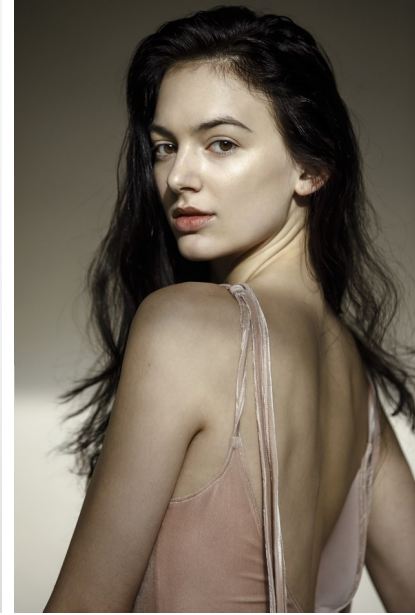

FENTON
MODEL MANAGEMENT

LESLIE

Height: 5'10" Dress: 2 US Bust: 32" Waist: 25" Hips: 35" Shoes: 8.5 US Hair: Dark Brown Eyes: Brown