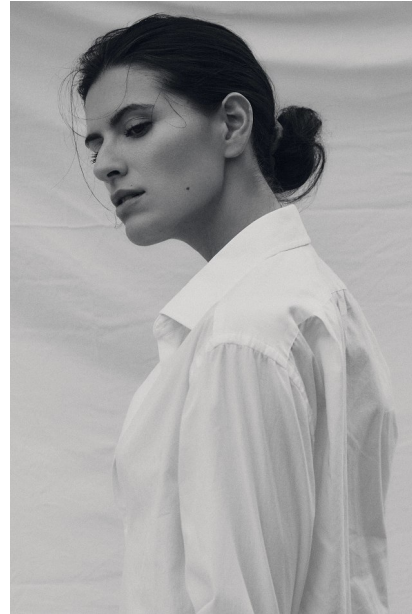

FENTON

MODEL MANAGEMENT

ALIVIA

Height: 5'10" Dress: 2-4 US Bust: 32" Waist: 25.5" Hips: 35" Shoes: 9.5 US Hair: Brown Eyes: Brown

FENTON

MODEL MANAGEMENT

ALIVIA

Height: 5'10" Dress: 2-4 US Bust: 32" Waist: 25.5" Hips: 35" Shoes: 9.5 US Hair: Brown Eyes: Brown