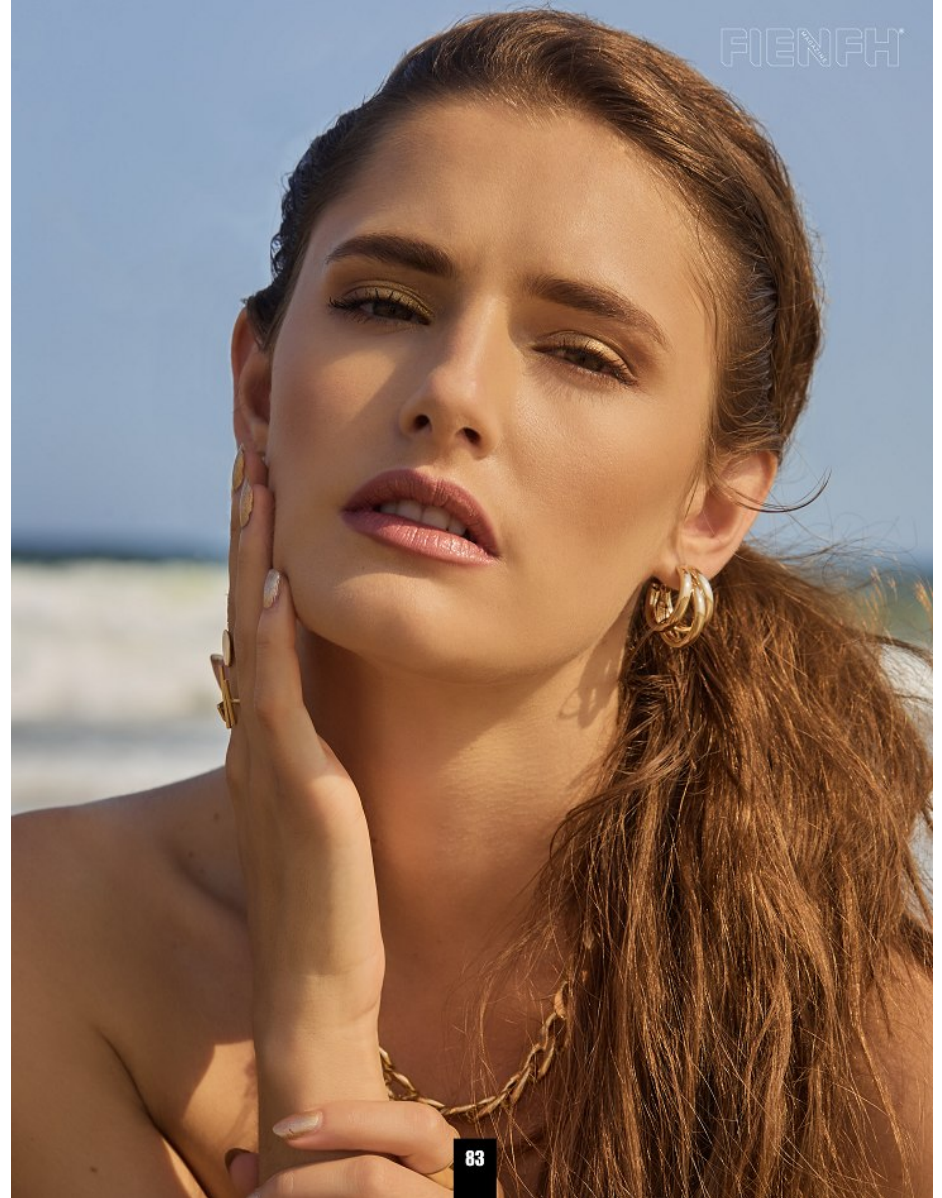

83

ZOIE

Height: 5'9" Dress: 2-4 US Bust: 32" Waist: 25.5" Hips: 36" Shoes: 8.5 US Hair: Brown Eyes: Hazel