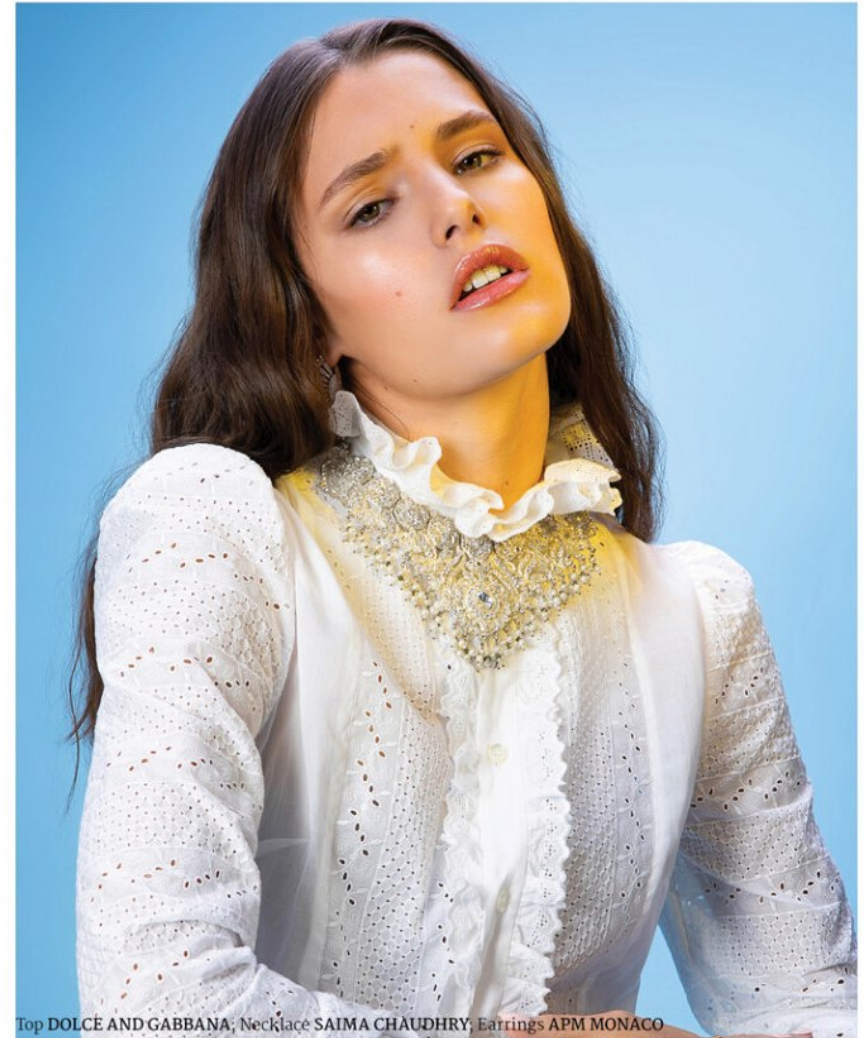

FENTON

MODEL MANAGEMENT

Top DOLCE AND GABBANA; Necklace SAIMA CHAUDHRY; Earrings APM MONACO

ZOIE

Height: 5'9" Dress: 2-4 US Bust: 32" Waist: 25.5" Hips: 36" Shoes: 8.5 US Hair: Brown Eyes: Hazel