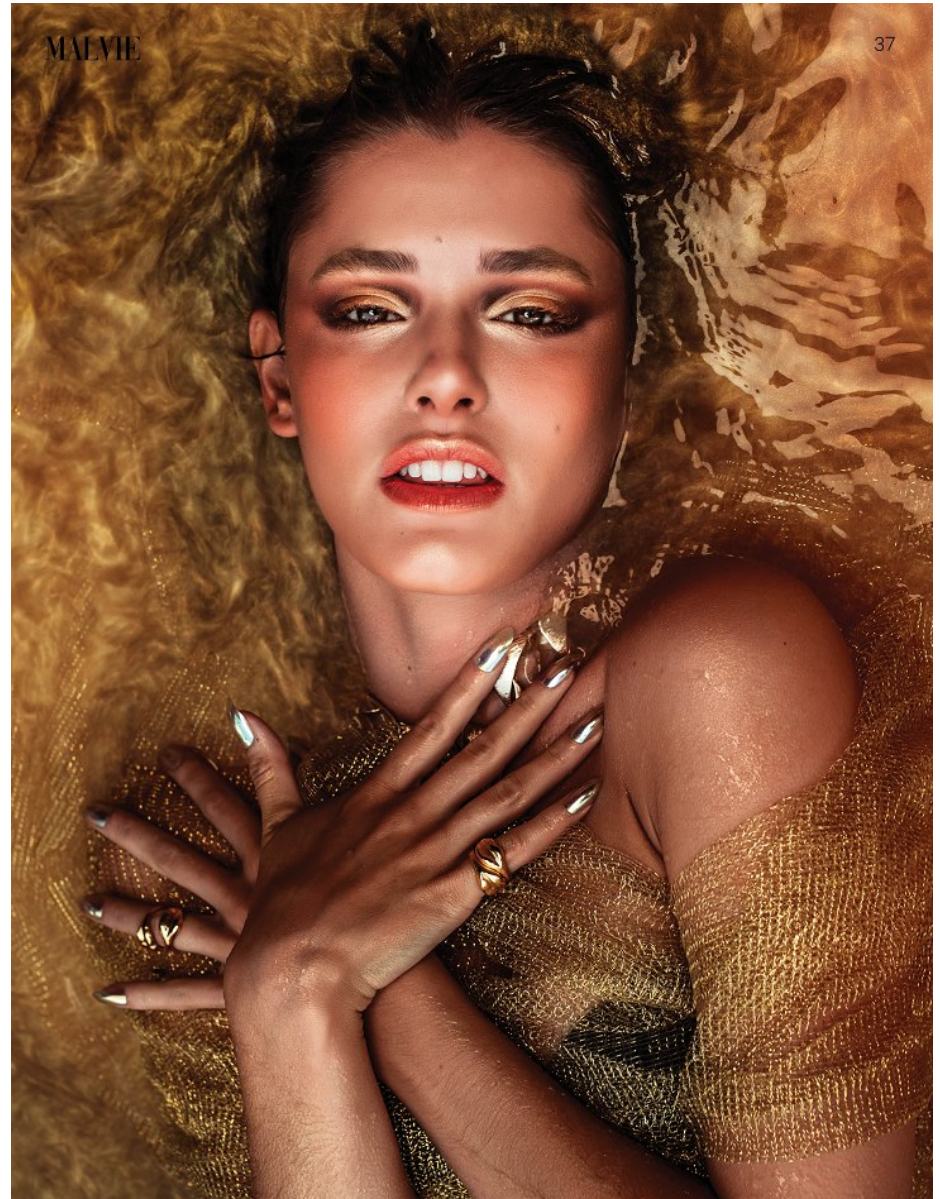

## ZOIE

Height: 5'9" Dress: 2-4 US Bust: 32" Waist: 25.5" Hips: 36" Shoes: 8.5 US Hair: Brown Eyes: Hazel

*FENTON*  
MODEL MANAGEMENT

*ZOIE*

Height: 5'9" Dress: 2-4 US Bust: 32" Waist: 25.5" Hips: 36" Shoes: 8.5 US Hair: Brown Eyes: Hazel