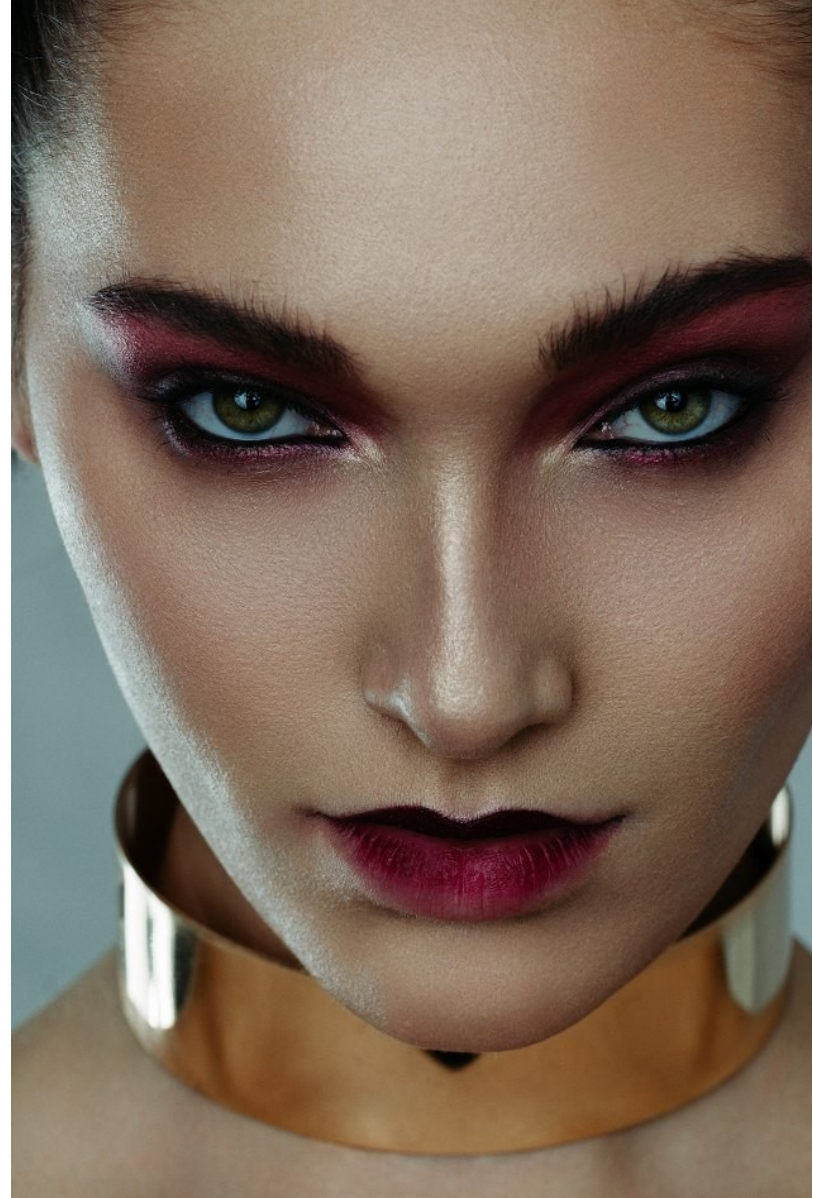

FENTON
MODEL MANAGEMENT

SHELBI

Height: 5'9" Dress: 2-4 US Bust: 34" Waist: 25.5" Hips: 36" Shoes: 9 US Hair: Brown Eyes: Hazel