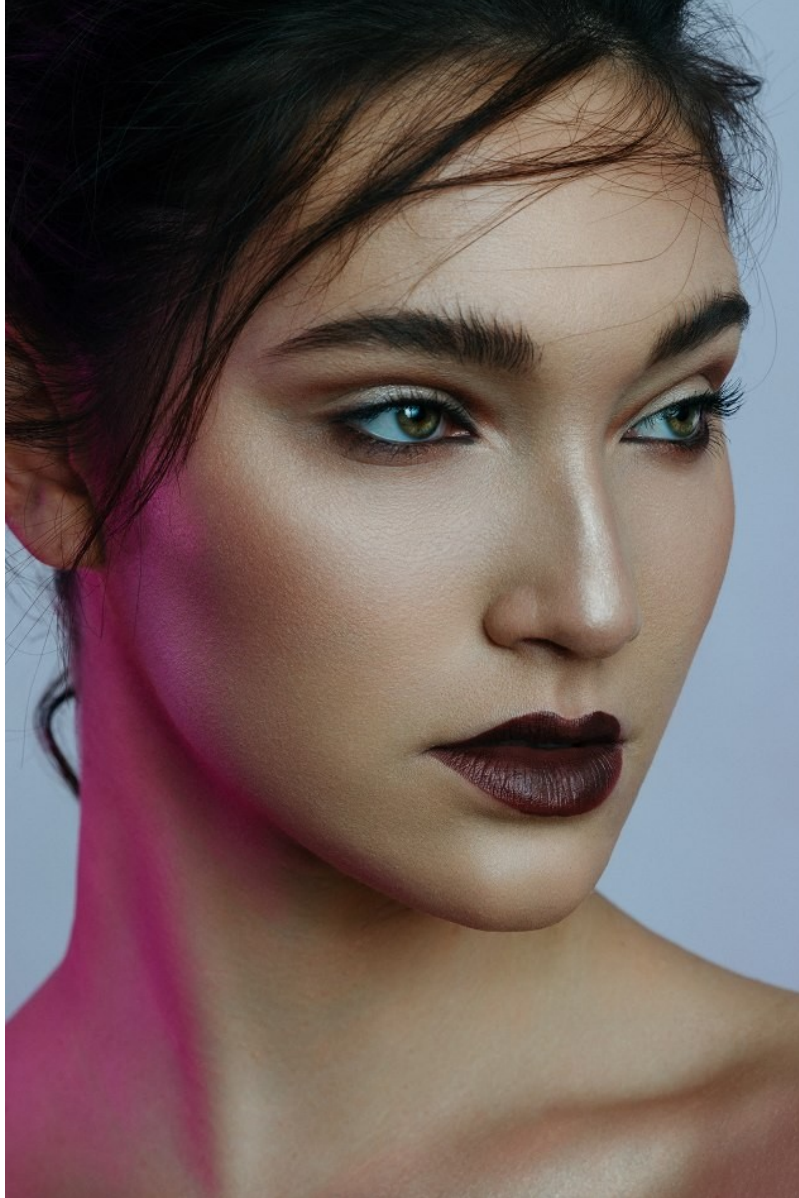

FENTON
MODEL MANAGEMENT

SHELBI

Height: 5'9" Dress: 2-4 US Bust: 34" Waist: 25.5" Hips: 36" Shoes: 9 US Hair: Brown Eyes: Hazel