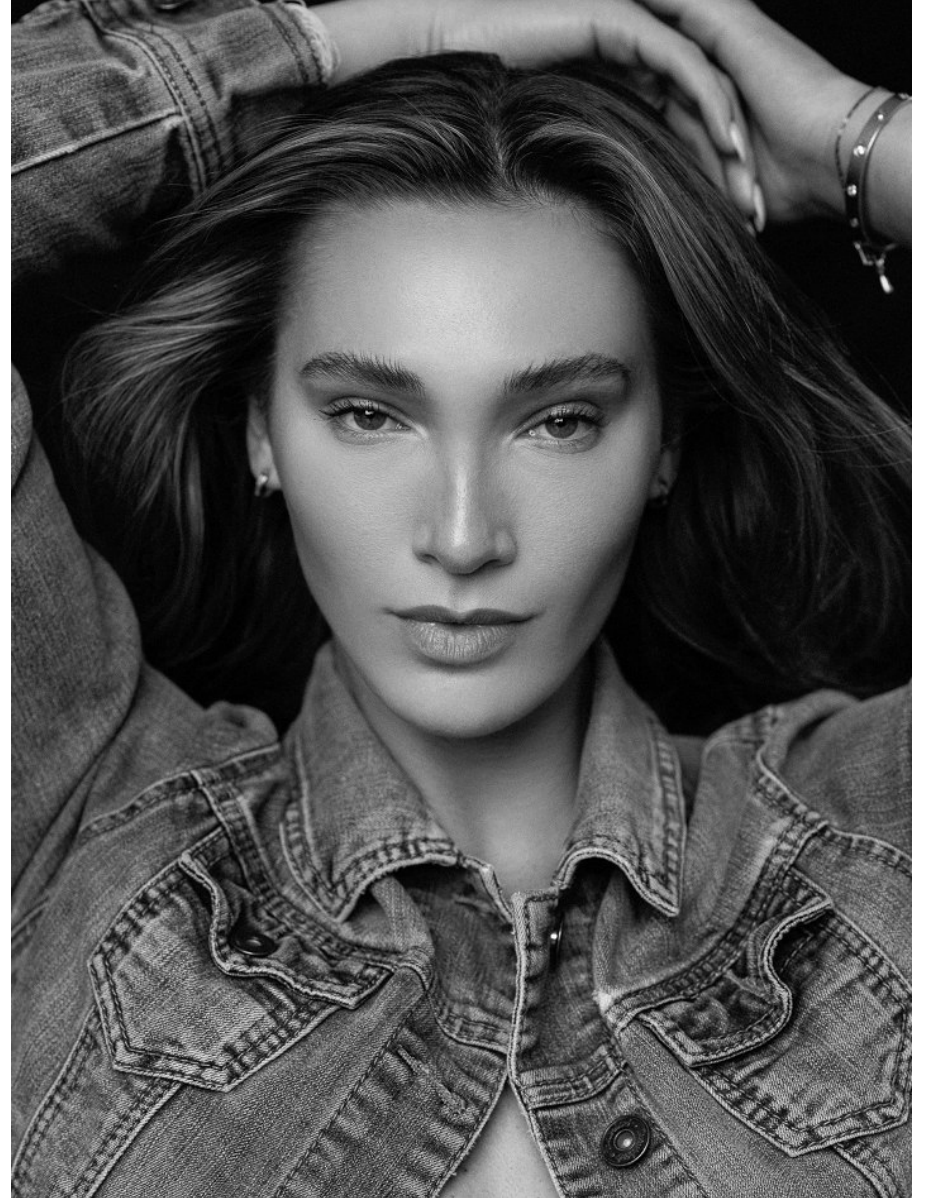

FENTON
MODEL MANAGEMENT

SHELBI

Height: 5'9" Dress: 2-4 US Bust: 34" Waist: 25.5" Hips: 36" Shoes: 9 US Hair: Brown Eyes: Hazel