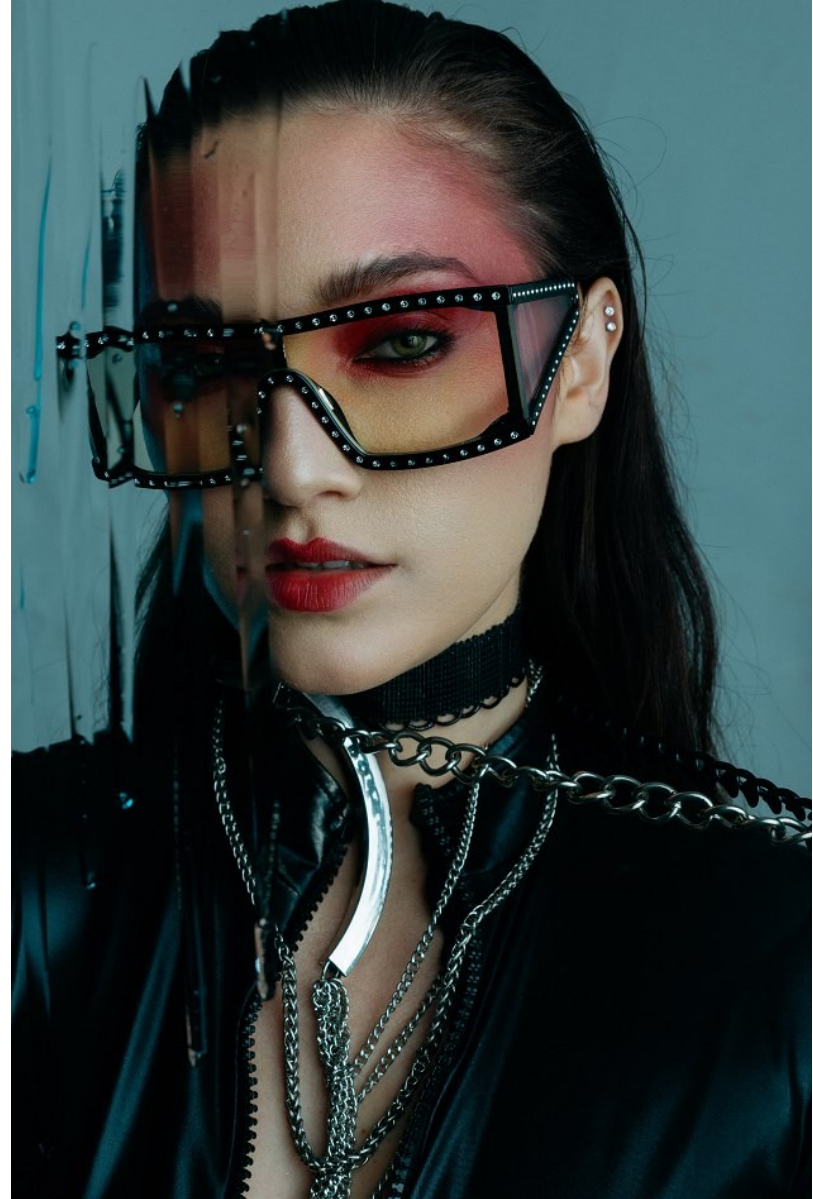

FENTON
MODEL MANAGEMENT

SHELBI

Height: 5'9" Dress: 2-4 US Bust: 34" Waist: 25.5" Hips: 36" Shoes: 9 US Hair: Brown Eyes: Hazel