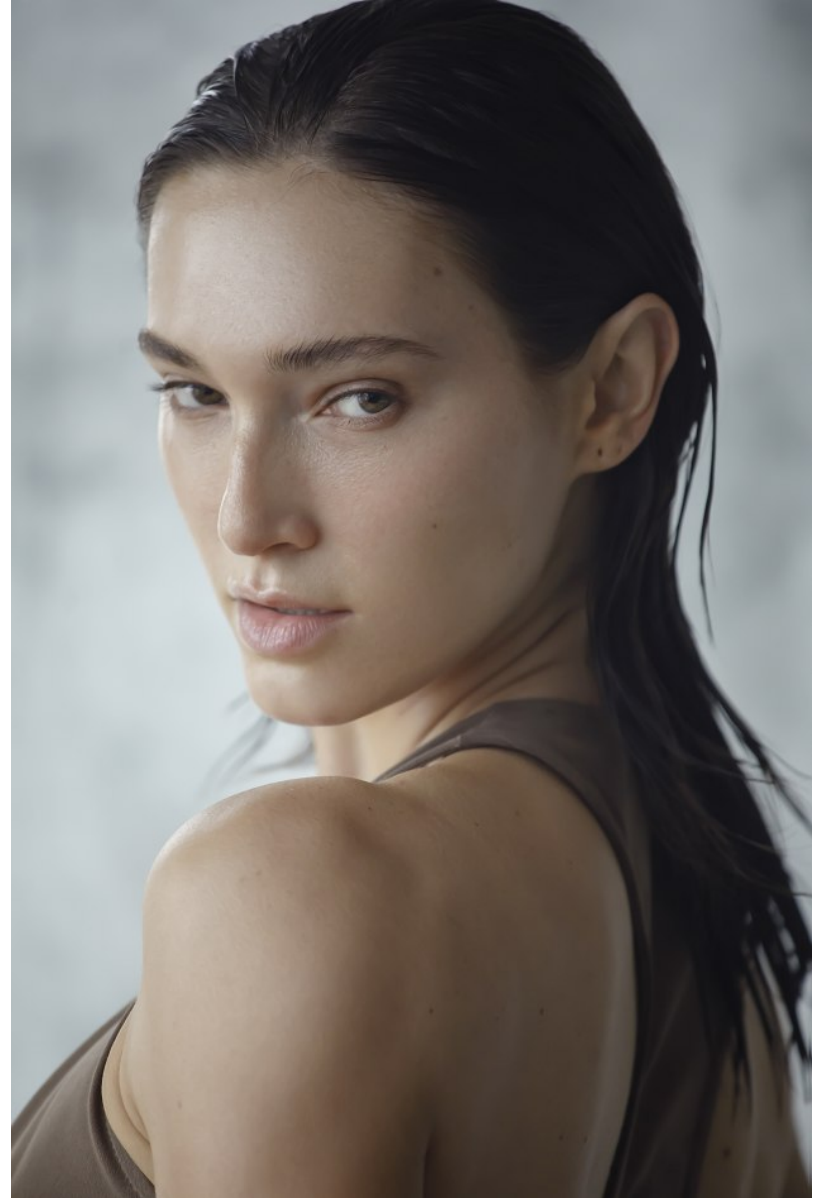

FENTON
MODEL MANAGEMENT

SHELBI

Height: 5'9" Dress: 2-4 US Bust: 34" Waist: 25.5" Hips: 36" Shoes: 9 US Hair: Brown Eyes: Hazel