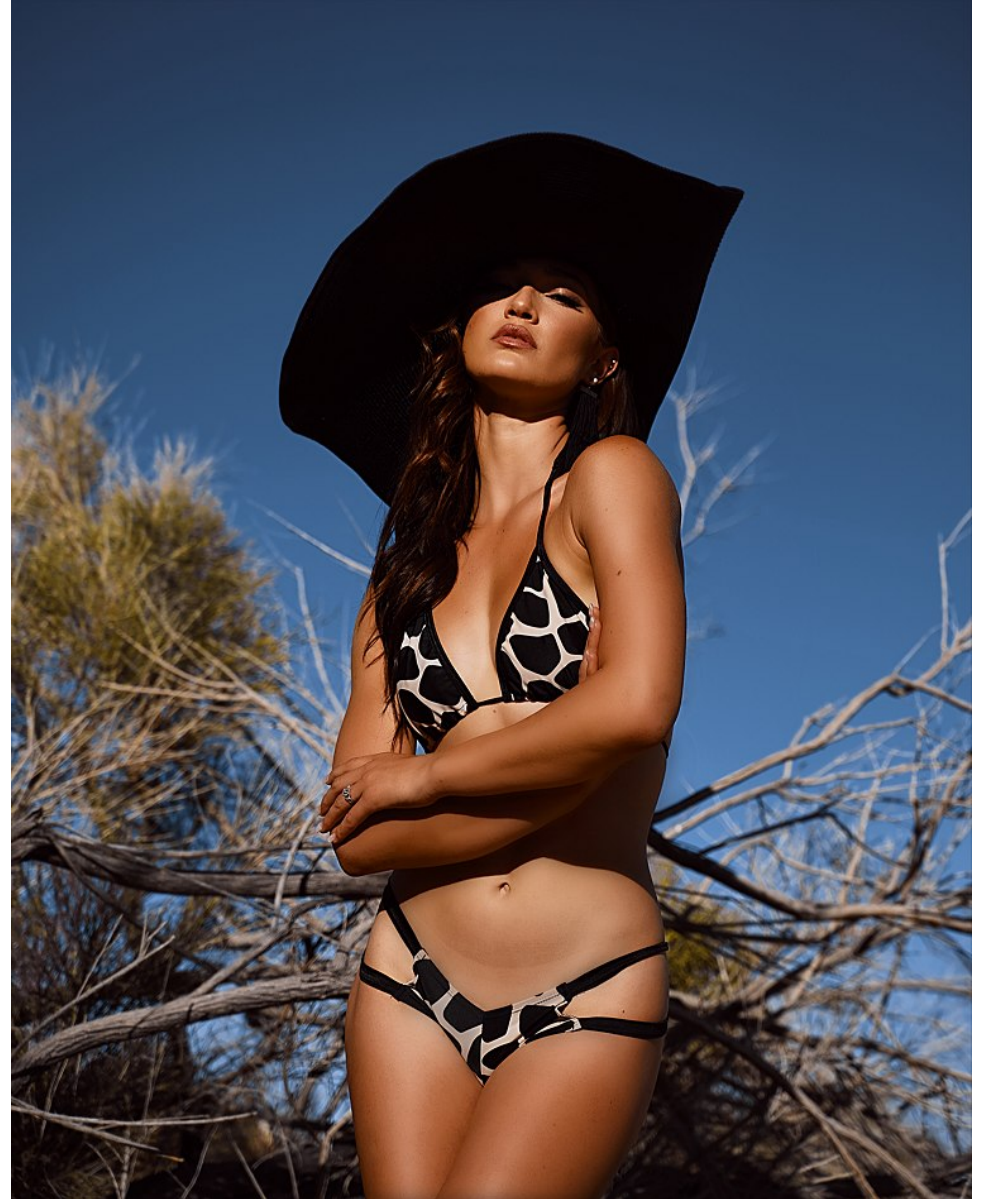

PHOTOGRAPH BY ZEBRA PRINT WRAP DRESS, DESIGNER LOVE TREE

SHELBI

Height: 5'9" Dress: 2-4 US Bust: 34" Waist: 25.5" Hips: 36" Shoes: 9 US Hair: Brown Eyes: Hazel

FENTON
MODEL MANAGEMENT

SHELBI

Height: 5'9" Dress: 2-4 US Bust: 34" Waist: 25.5" Hips: 36" Shoes: 9 US Hair: Brown Eyes: Hazel