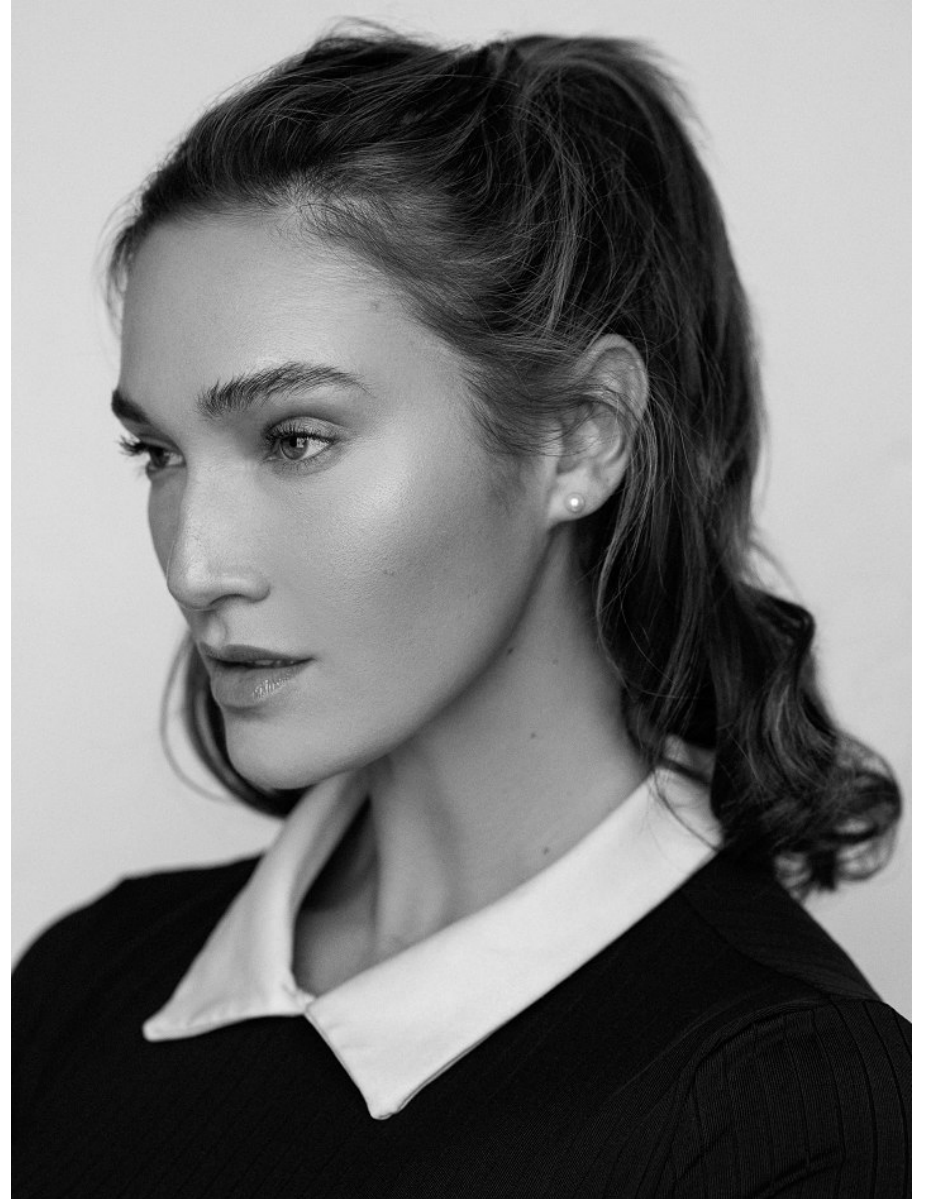

FENTON
MODEL MANAGEMENT

SHELBI

Height: 5'9" Dress: 2-4 US Bust: 34" Waist: 25.5" Hips: 36" Shoes: 9 US Hair: Brown Eyes: Hazel