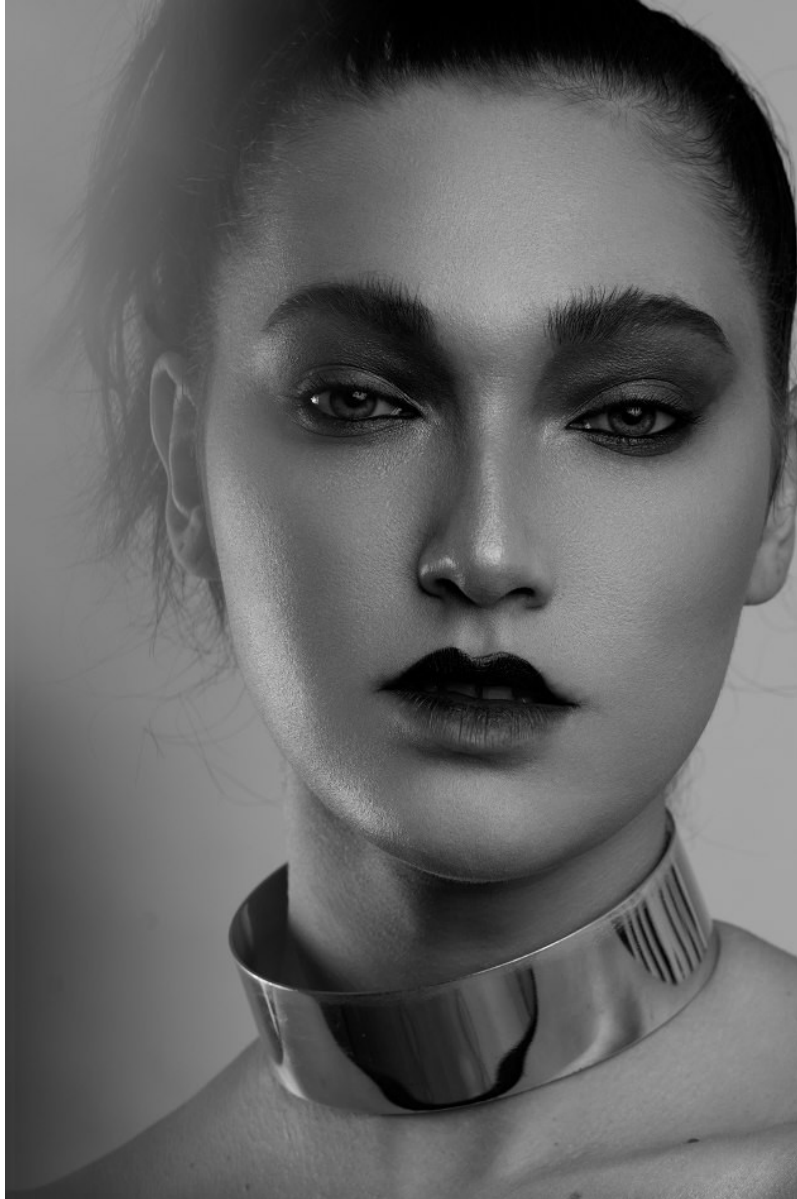

FENTON
MODEL MANAGEMENT

SHELBI

Height: 5'9" Dress: 2-4 US Bust: 34" Waist: 25.5" Hips: 36" Shoes: 9 US Hair: Brown Eyes: Hazel