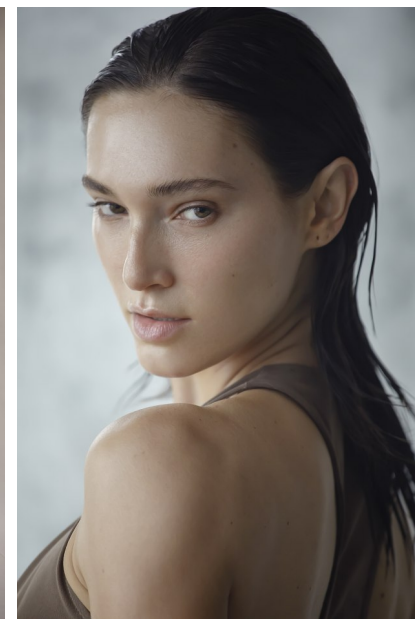

FENTON

MODEL MANAGEMENT

SHELBI

Height: 5'9" Dress: 2-4 US Bust: 34" Waist: 25.5" Hips: 36" Shoes: 9 US Hair: Brown Eyes: Hazel

FENTON

MODEL MANAGEMENT

SHELBI

Height: 5'9" Dress: 2-4 US Bust: 34" Waist: 25.5" Hips: 36" Shoes: 9 US Hair: Brown Eyes: Hazel

FENTON

MODEL MANAGEMENT

SHELBI

Height: 5'9" Dress: 2-4 US Bust: 34" Waist: 25.5" Hips: 36" Shoes: 9 US Hair: Brown Eyes: Hazel

FENTON

MODEL MANAGEMENT

MOCHI

16

17

MOCHI

SHELBI

Height: 5'9" Dress: 2-4 US Bust: 34" Waist: 25.5" Hips: 36" Shoes: 9 US Hair: Brown Eyes: Hazel

FENTON

MODEL MANAGEMENT

SHELBI

Height: 5'9" Dress: 2-4 US Bust: 34" Waist: 25.5" Hips: 36" Shoes: 9 US Hair: Brown Eyes: Hazel