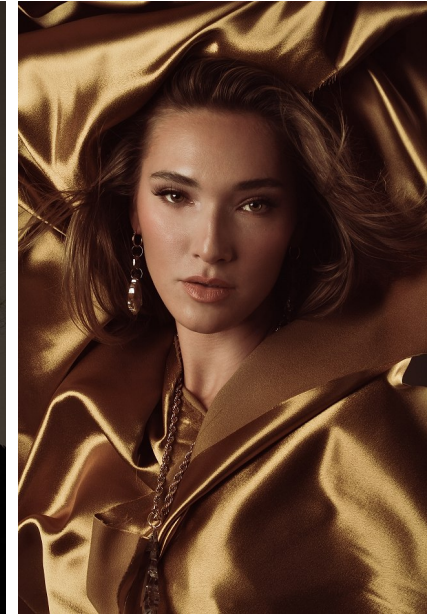

FENTON

MODEL MANAGEMENT

SHELBI

Height: 5'9" Dress: 2-4 US Bust: 34" Waist: 25.5" Hips: 36" Shoes: 9 US Hair: Brown Eyes: Hazel

FENTON

MODEL MANAGEMENT

SHELBI

Height: 5'9" Dress: 2-4 US Bust: 34" Waist: 25.5" Hips: 36" Shoes: 9 US Hair: Brown Eyes: Hazel

FENTON

MODEL MANAGEMENT

SHELBI

Height: 5'9" Dress: 2-4 US Bust: 34" Waist: 25.5" Hips: 36" Shoes: 9 US Hair: Brown Eyes: Hazel

FENTON

MODEL MANAGEMENT

MOCHI

16

17

MOCHI

SHELBI

Height: 5'9" Dress: 2-4 US Bust: 34" Waist: 25.5" Hips: 36" Shoes: 9 US Hair: Brown Eyes: Hazel

FENTON

MODEL MANAGEMENT

SHELBI

Height: 5'9" Dress: 2-4 US Bust: 34" Waist: 25.5" Hips: 36" Shoes: 9 US Hair: Brown Eyes: Hazel