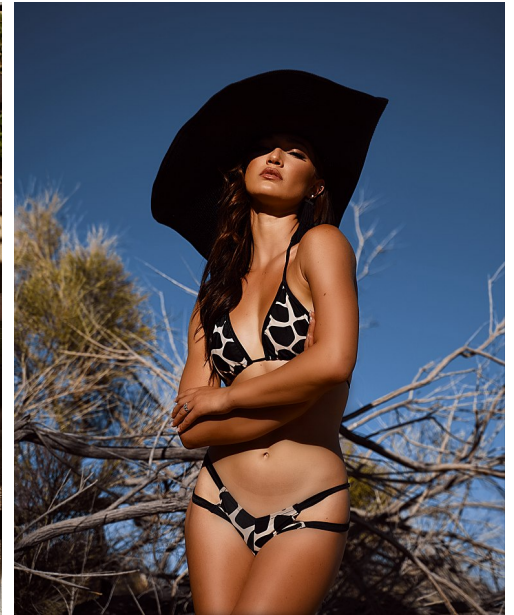

FENTON

MODEL MANAGEMENT

SHELBI

Height: 5'9" Dress: 2-4 US Bust: 34" Waist: 25.5" Hips: 36" Shoes: 9 US Hair: Brown Eyes: Hazel

FENTON

MODEL MANAGEMENT

SHELBI

Height: 5'9" Dress: 2-4 US Bust: 34" Waist: 25.5" Hips: 36" Shoes: 9 US Hair: Brown Eyes: Hazel

FENTON

MODEL MANAGEMENT

SHELBI

Height: 5'9" Dress: 2-4 US Bust: 34" Waist: 25.5" Hips: 36" Shoes: 9 US Hair: Brown Eyes: Hazel

FENTON

MODEL MANAGEMENT

MOCHI

16

17

MOCHI

SHELBI

Height: 5'9" Dress: 2-4 US Bust: 34" Waist: 25.5" Hips: 36" Shoes: 9 US Hair: Brown Eyes: Hazel

FENTON

MODEL MANAGEMENT

SHELBI

Height: 5'9" Dress: 2-4 US Bust: 34" Waist: 25.5" Hips: 36" Shoes: 9 US Hair: Brown Eyes: Hazel