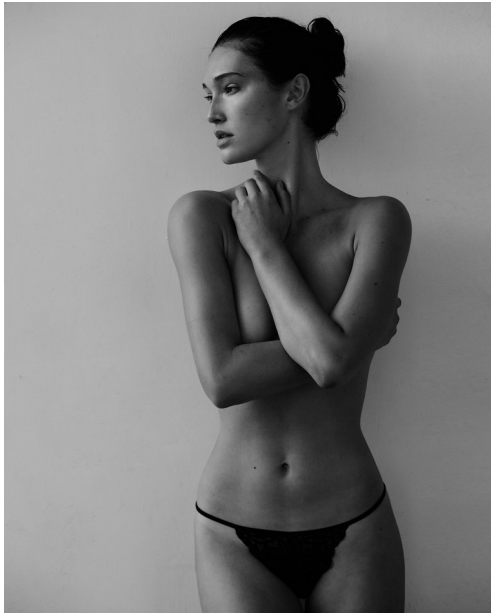

FENTON

MODEL MANAGEMENT

SHELBI

Height: 5'9" Dress: 2-4 US Bust: 34" Waist: 25.5" Hips: 36" Shoes: 9 US Hair: Brown Eyes: Hazel

FENTON

MODEL MANAGEMENT

SHELBI

Height: 5'9" Dress: 2-4 US Bust: 34" Waist: 25.5" Hips: 36" Shoes: 9 US Hair: Brown Eyes: Hazel

FENTON

MODEL MANAGEMENT

SHELBI

Height: 5'9" Dress: 2-4 US Bust: 34" Waist: 25.5" Hips: 36" Shoes: 9 US Hair: Brown Eyes: Hazel

FENTON

MODEL MANAGEMENT

MOCHI

16

17

MOCHI

SHELBI

Height: 5'9" Dress: 2-4 US Bust: 34" Waist: 25.5" Hips: 36" Shoes: 9 US Hair: Brown Eyes: Hazel

FENTON

MODEL MANAGEMENT

SHELBI

Height: 5'9" Dress: 2-4 US Bust: 34" Waist: 25.5" Hips: 36" Shoes: 9 US Hair: Brown Eyes: Hazel