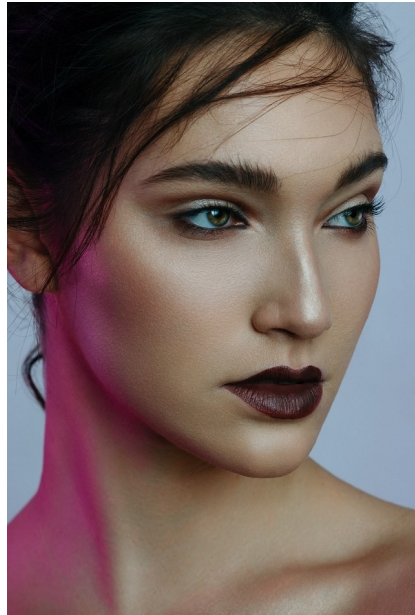

FENTON

MODEL MANAGEMENT

SHELBI

Height: 5'9" Dress: 2-4 US Bust: 34" Waist: 25.5" Hips: 36" Shoes: 9 US Hair: Brown Eyes: Hazel