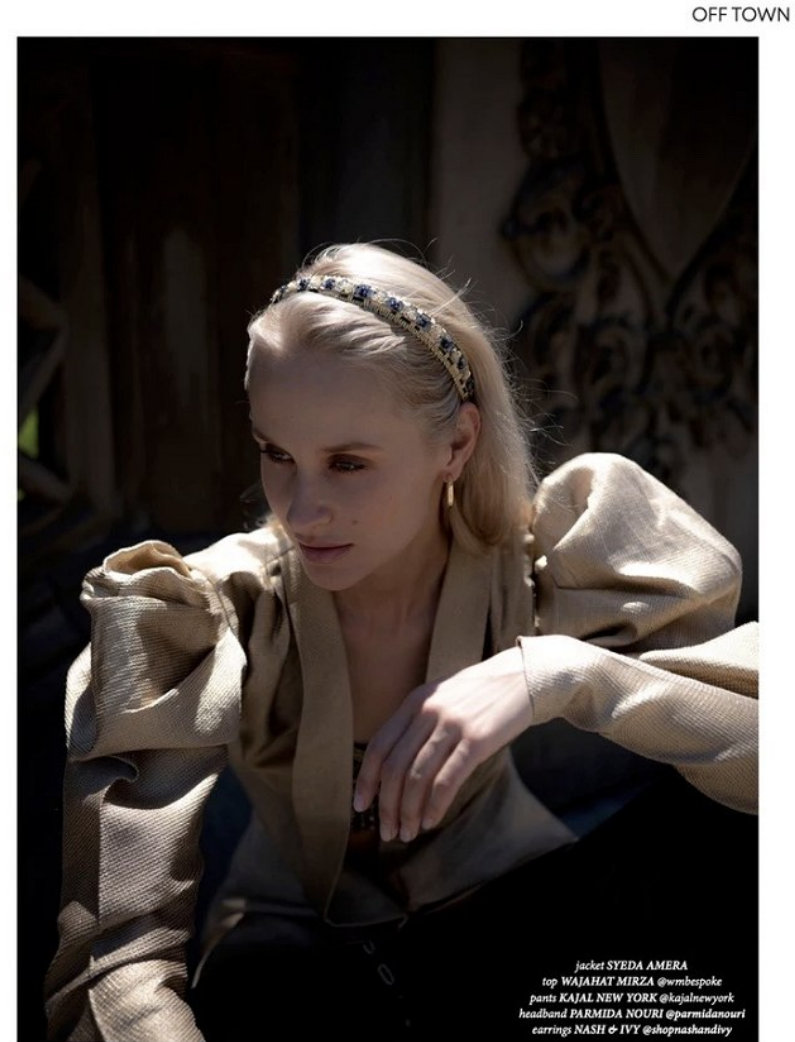

NASTYA

Height: 5'11" Dress: 2 US Bust: 34" Waist: 24" Hips: 36" Shoes: 10 US Hair: Blonde Eyes: Green